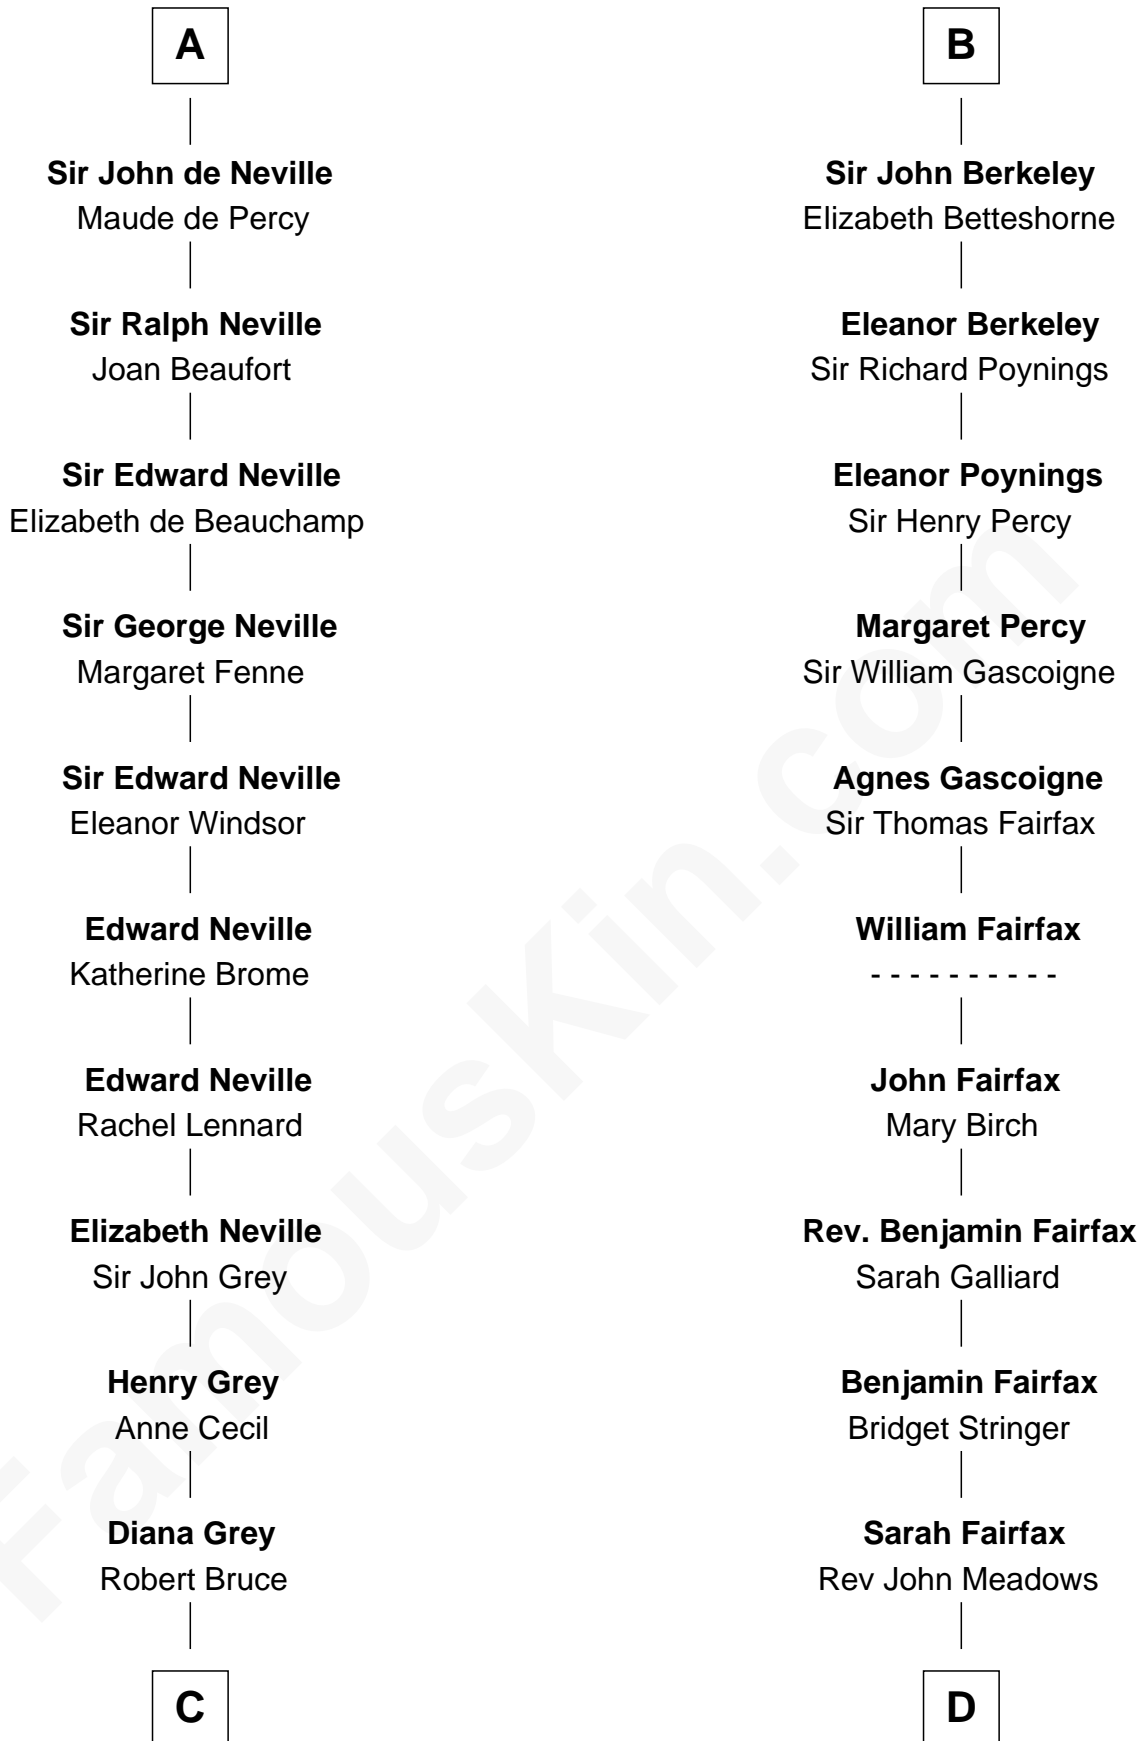

FamousKin.com Relationship Chart of

Lt. Gen. James Brudenell

Leader of the "Charge of the Light Brigade"

20th cousin 1 time removed of

Harriet Martineau

Author of The Hour and the Man

C

Thomas Bruce
Elizabeth Seymour

Elizabeth Bruce
George Brudenell

Robert Brudenell
Anne Bishopp

Robert Brudenell
Penelope Anne Cooke

Lt. Gen. James Brudenell
Charge of the Light Brigade Leader

D

Philip Meadows
Margaret Hall

Sarah Meadows
Dr. David Martineau