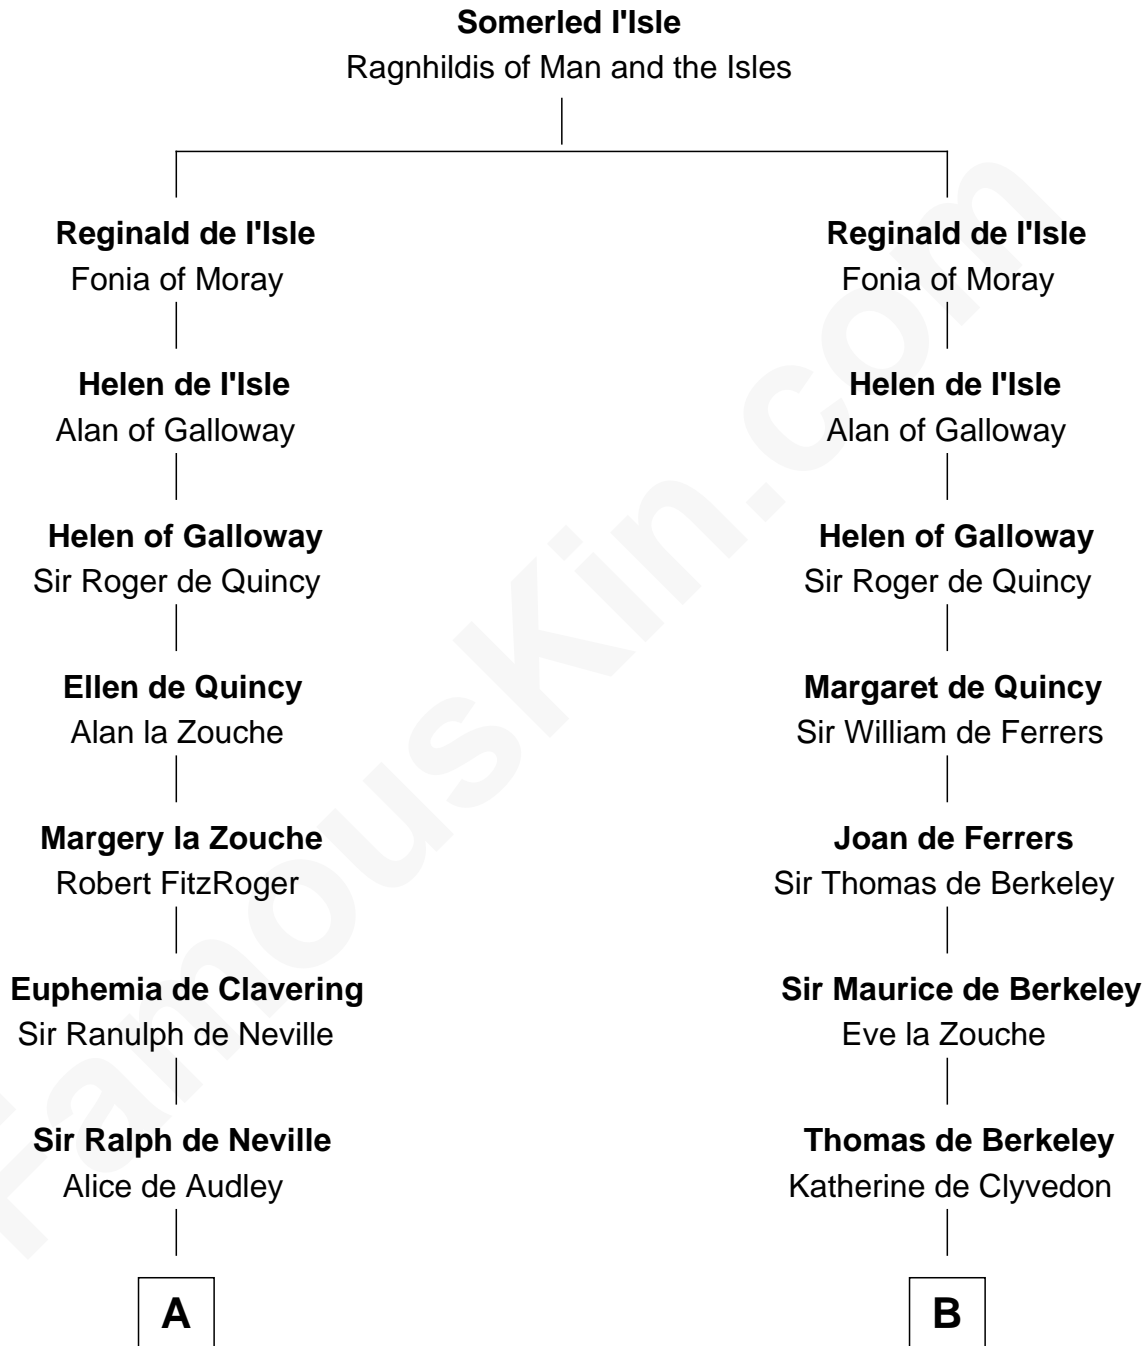

# FamousKin.com Relationship Chart of

**Lt. Gen. James Brudenell**

*Leader of the "Charge of the Light Brigade"*

20th cousin 1 time removed of

**Harriet Martineau**

*Author of The Hour and the Man*

**C**

**Thomas Bruce**  
Elizabeth Seymour

**Elizabeth Bruce**  
George Brudenell

**Robert Brudenell**  
Anne Bishopp

**Robert Brudenell**  
Penelope Anne Cooke

**Lt. Gen. James Brudenell**  
*Charge of the Light Brigade Leader*

**D**

**Philip Meadows**  
Margaret Hall