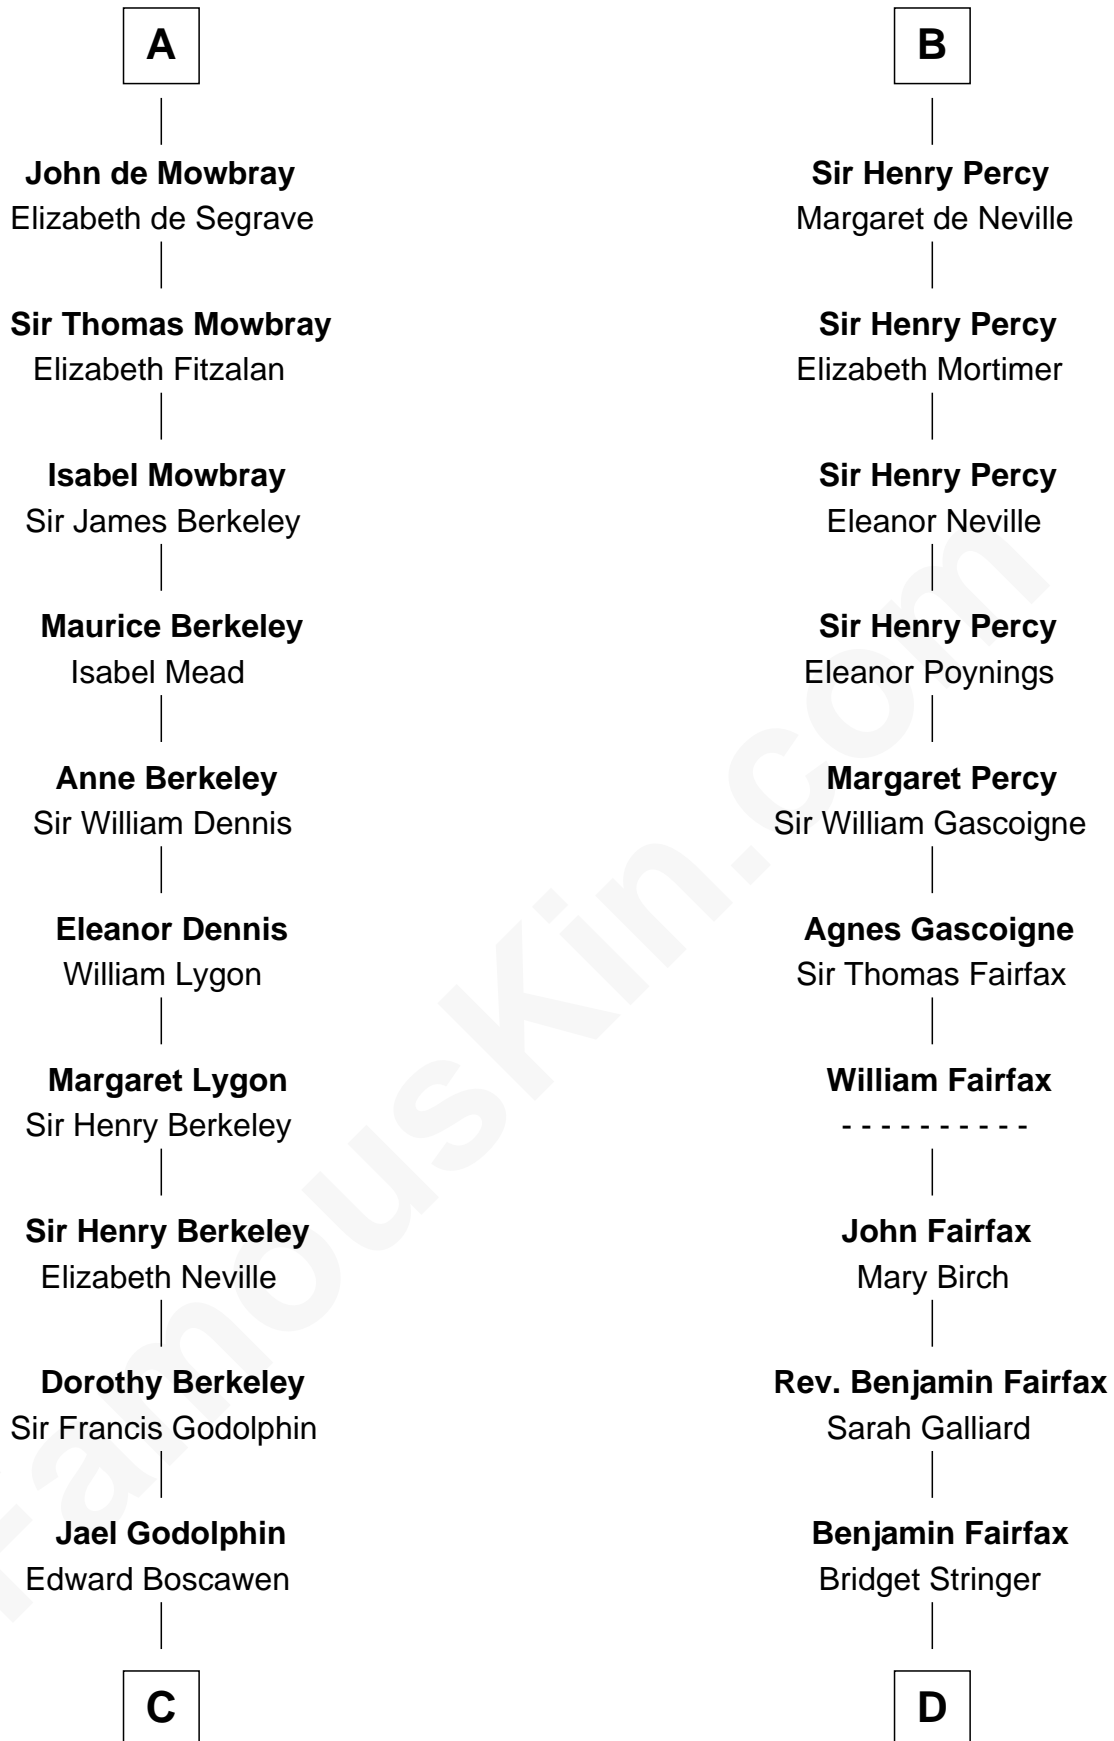

## Relationship Chart of

**Lt. Gen. James Brudenell**

*Leader of the "Charge of the Light Brigade"*

21st cousin of

**Harriet Martineau**

*Author of The Hour and the Man*

**C**

**Hugh Boscawen**  
Charlotte Godfrey