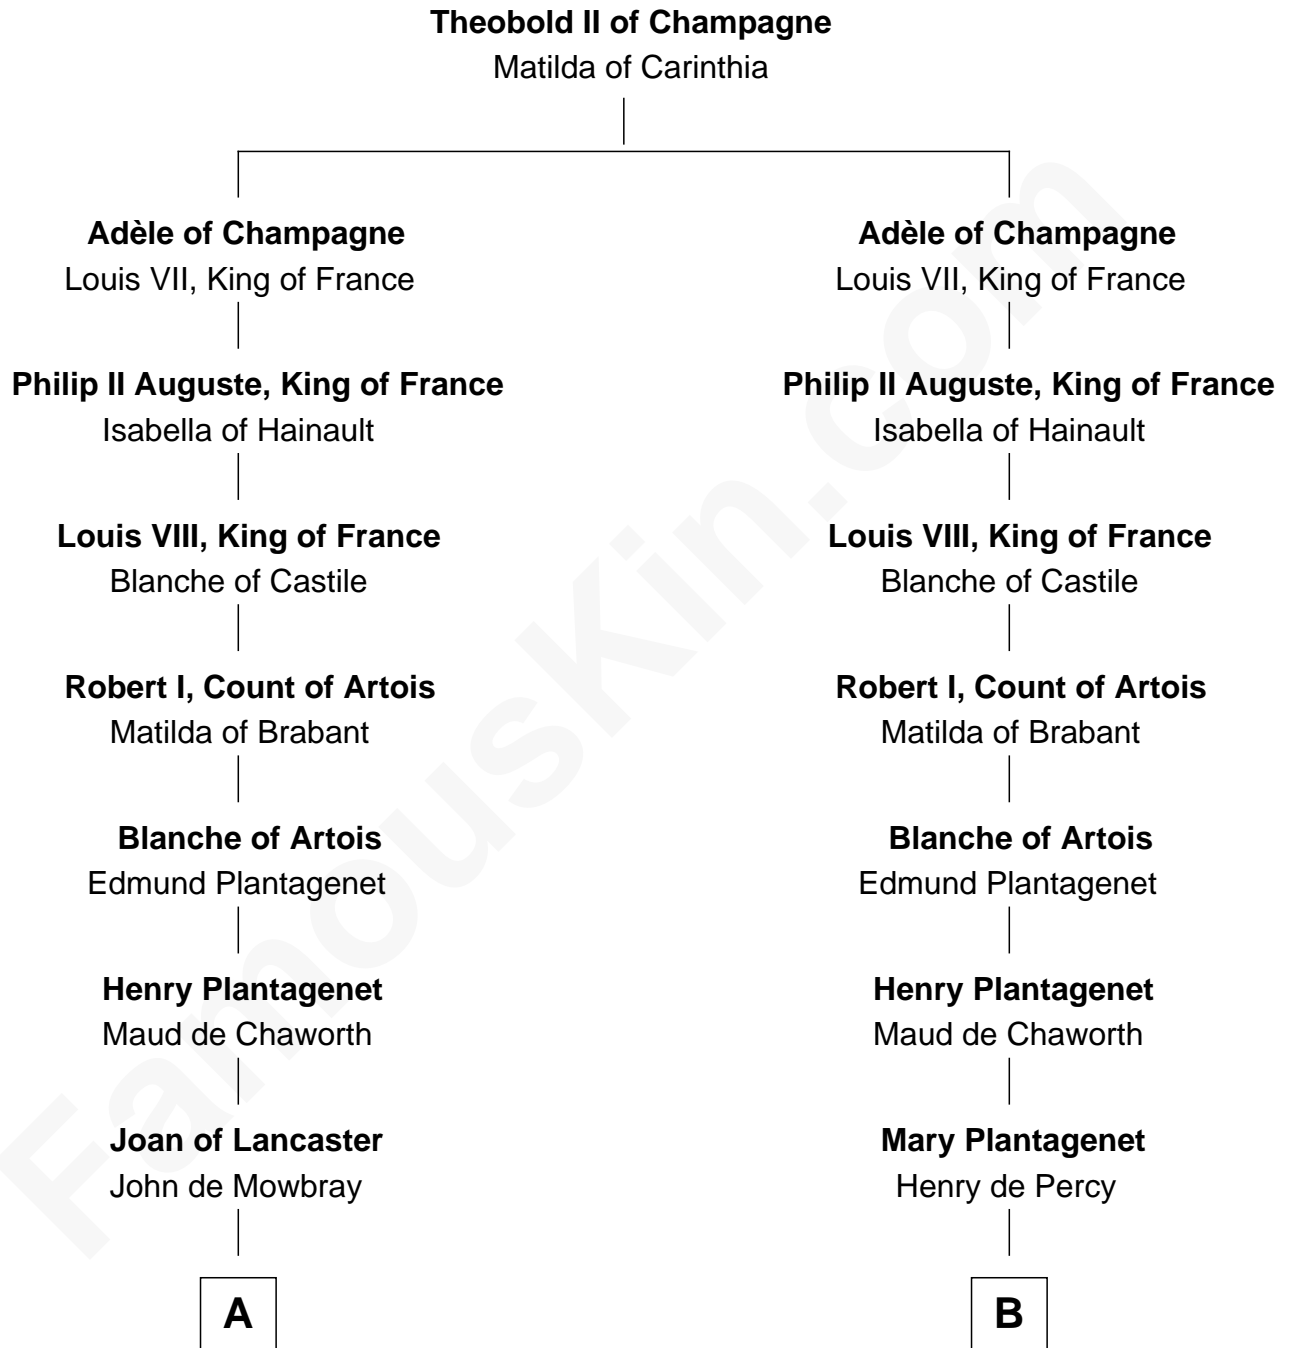

# FamousKin.com

## Relationship Chart of

**Lt. Gen. James Brudenell**

*Leader of the "Charge of the Light Brigade"*

21st cousin of

**Harriet Martineau**

*Author of The Hour and the Man*

**C**

**Hugh Boscawen**  
Charlotte Godfrey

**Anne Boscawen**  
Sir Cecil Bishopp

**Anne Bishopp**  
Robert Brudenell

**Robert Brudenell**  
Penelope Anne Cooke

**Lt. Gen. James Brudenell**  
*Charge of the Light Brigade Leader*

**D**

**Sarah Fairfax**  
Rev John Meadows