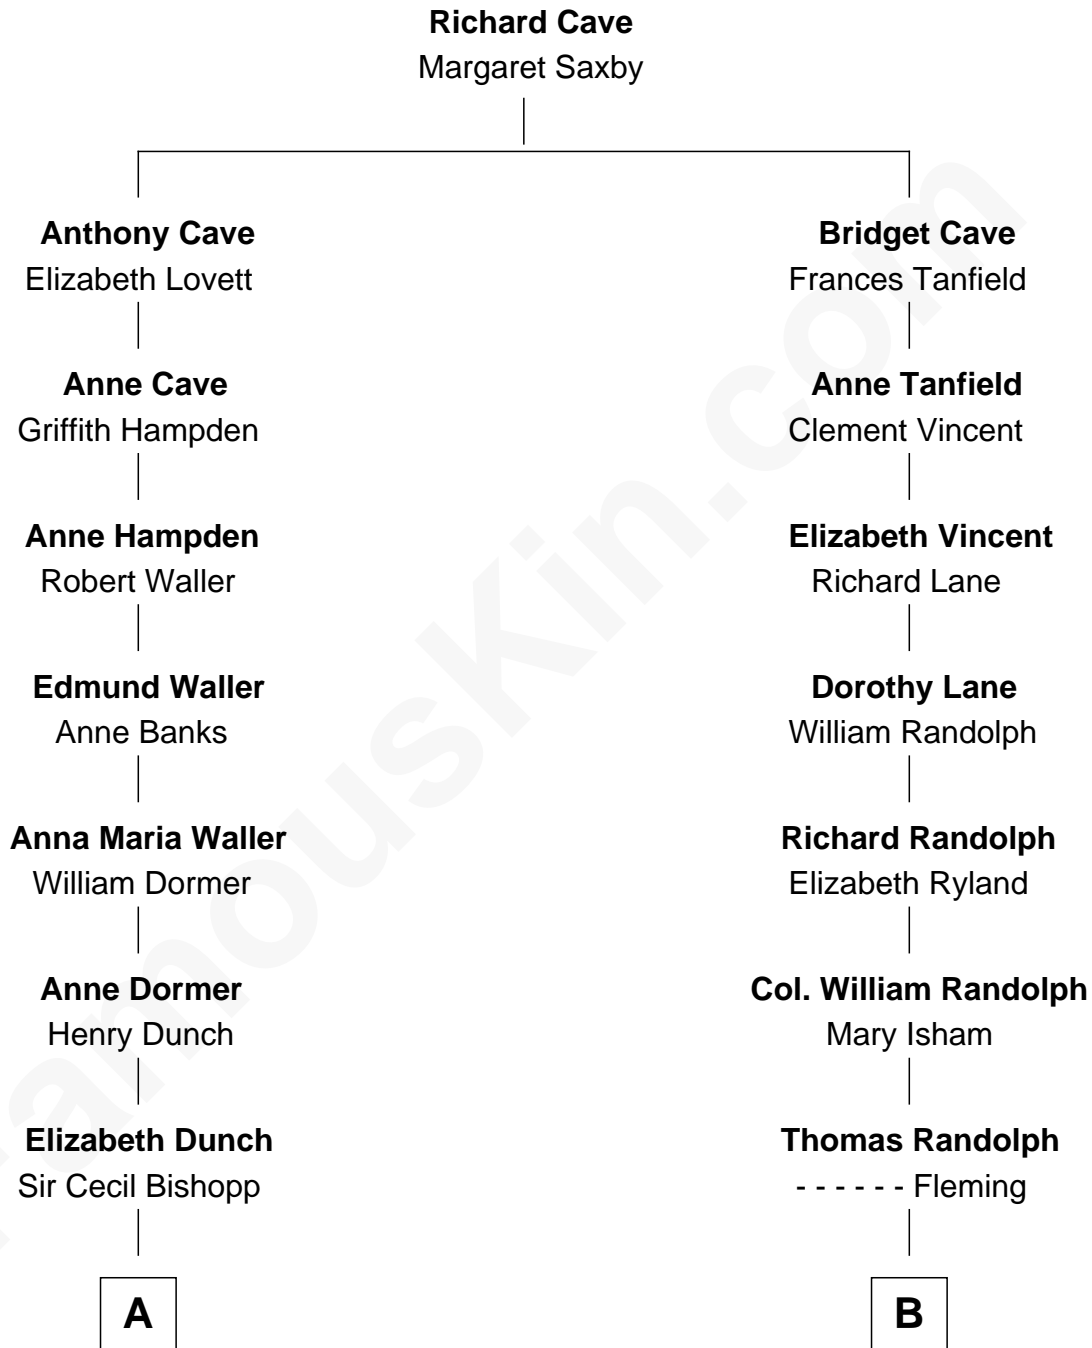

# FamousKin.com Relationship Chart of

**Lt. Gen. James Brudenell**

*Leader of the "Charge of the Light Brigade"*

9th cousin 1 time removed of

**John Marshall**

*4th Chief Justice of the U.S. Supreme Court*

**A**

**Sir Cecil Bishopp**

Anne Boscawen

**Anne Bishopp**

Robert Brudenell

**Robert Brudenell**

Penelope Anne Cooke

**Lt. Gen. James Brudenell**

*Charge of the Light Brigade Leader*

**B**

**Mary Isham Randolph**

Rev. James Keith

**Mary Randolph Keith**

Col. Thomas Marshall

**John Marshall**

*U.S. Supreme Court Chief Justice*