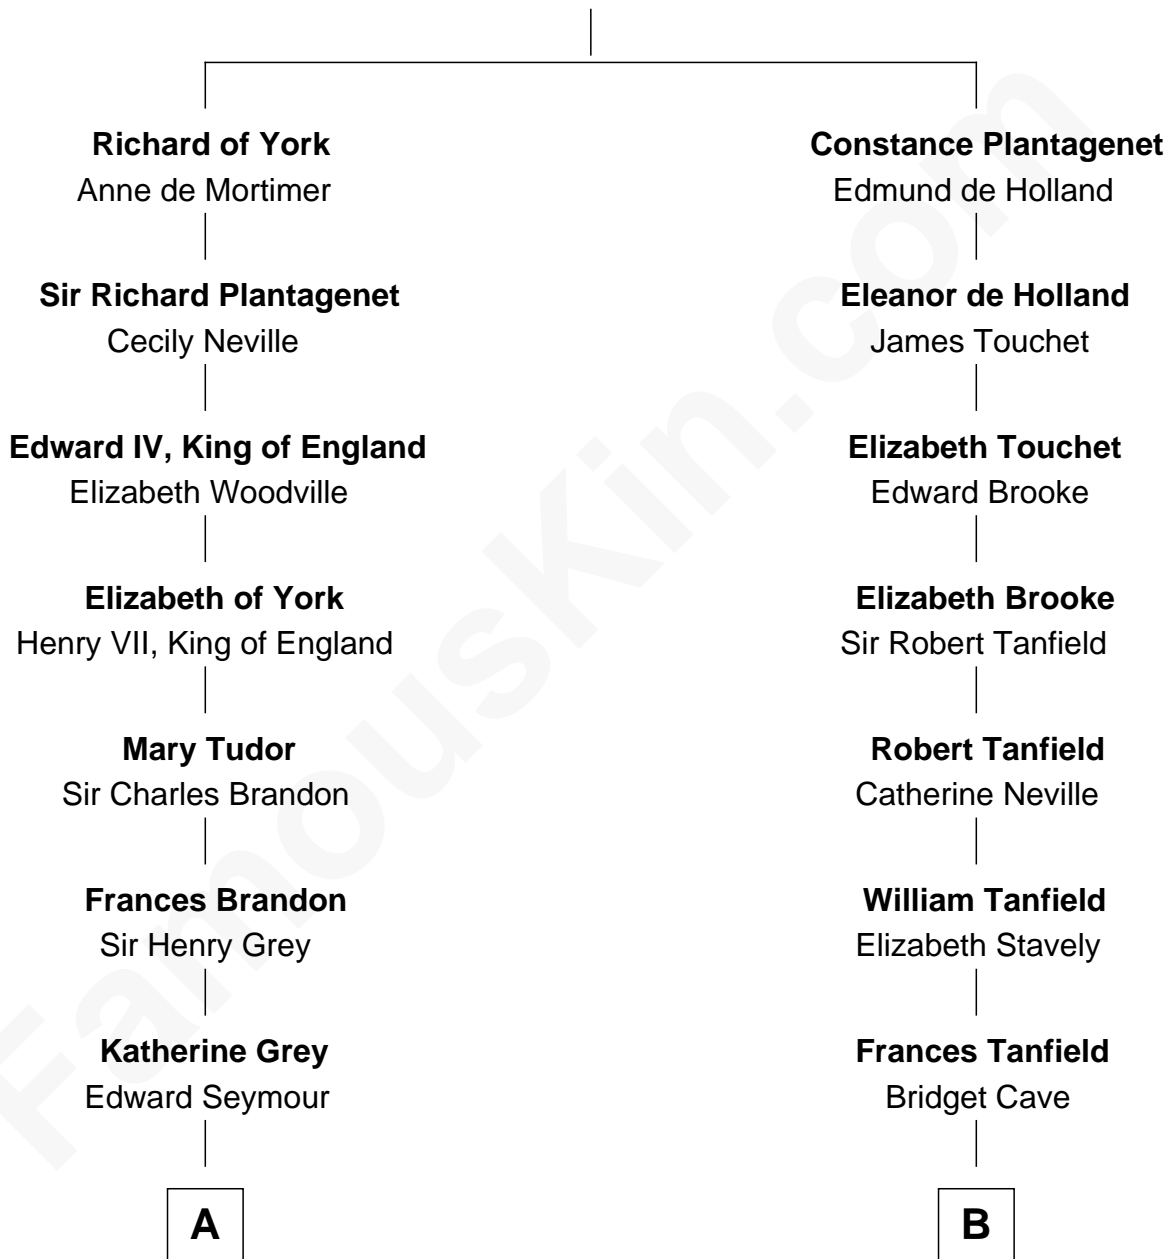

## Relationship Chart of

**Lt. Gen. James Brudenell**

*Leader of the "Charge of the Light Brigade"*

14th cousin 7 times removed of

**Edward Norton**

*Movie Actor*

**Edmund of Langley**

Isabella of Castile

**C**

**George Moffett Harrison**  
Bettie Montgomery. Kent

**Joseph Kent Harrison**  
Cornelia Long Somerville

**Betty Kent Harrison**  
Edward Mower Norton

**Edward Mower Norton**  
Lydia Robinson Rouse

**Edward Norton**  
*Movie Actor*