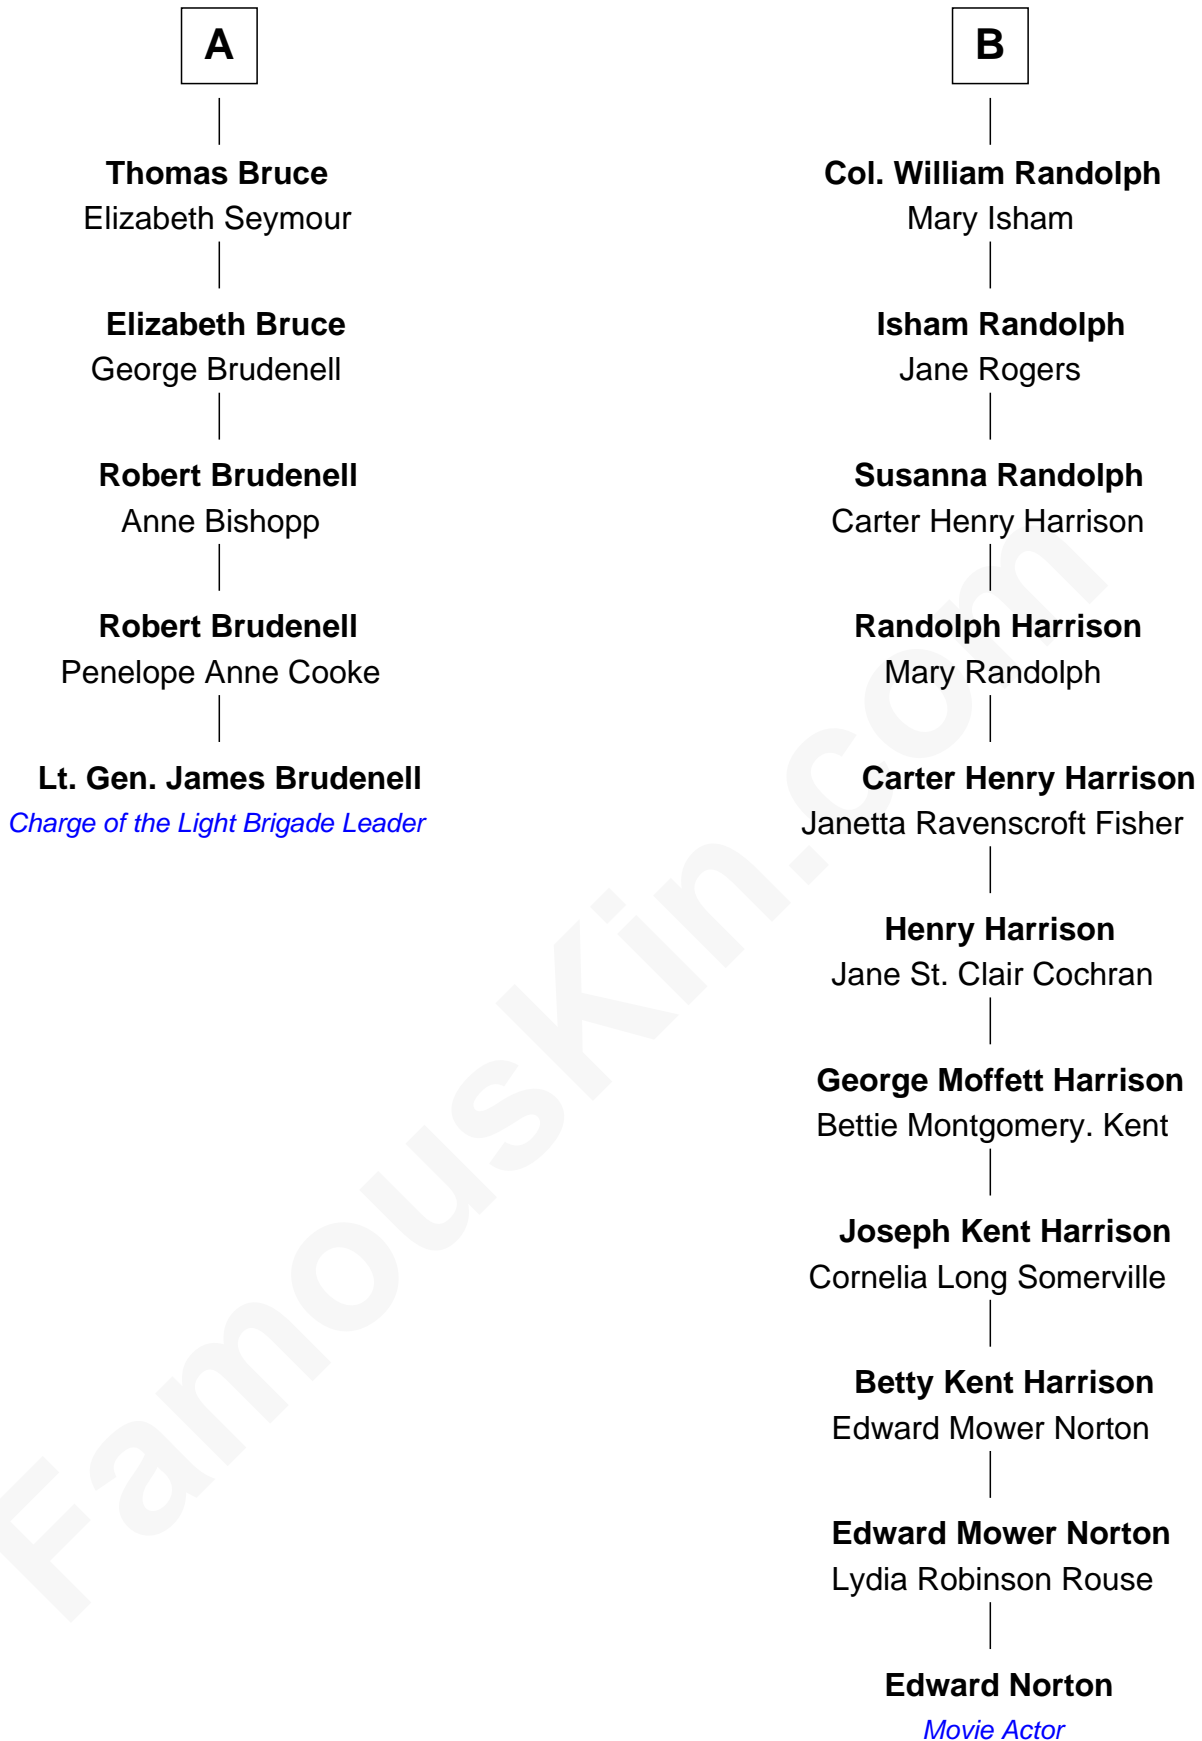

FamousKin.com Relationship Chart of

Lt. Gen. James Brudenell

Leader of the "Charge of the Light Brigade"

11th cousin 6 times removed of

Edward Norton

Movie Actor

Sir Edward Neville

*with wife
Elizabeth de Beauchamp*

Clement Vincent

Elizabeth Neville

Sir John Grey

Elizabeth Vincent

Richard Lane

Henry Grey

Anne Cecil

Dorothy Lane

William Randolph

Diana Grey

Robert Bruce

Richard Randolph

Elizabeth Ryland

A

B

Edward Norton photo by [David Shankbone](#) (CC BY 3.0)