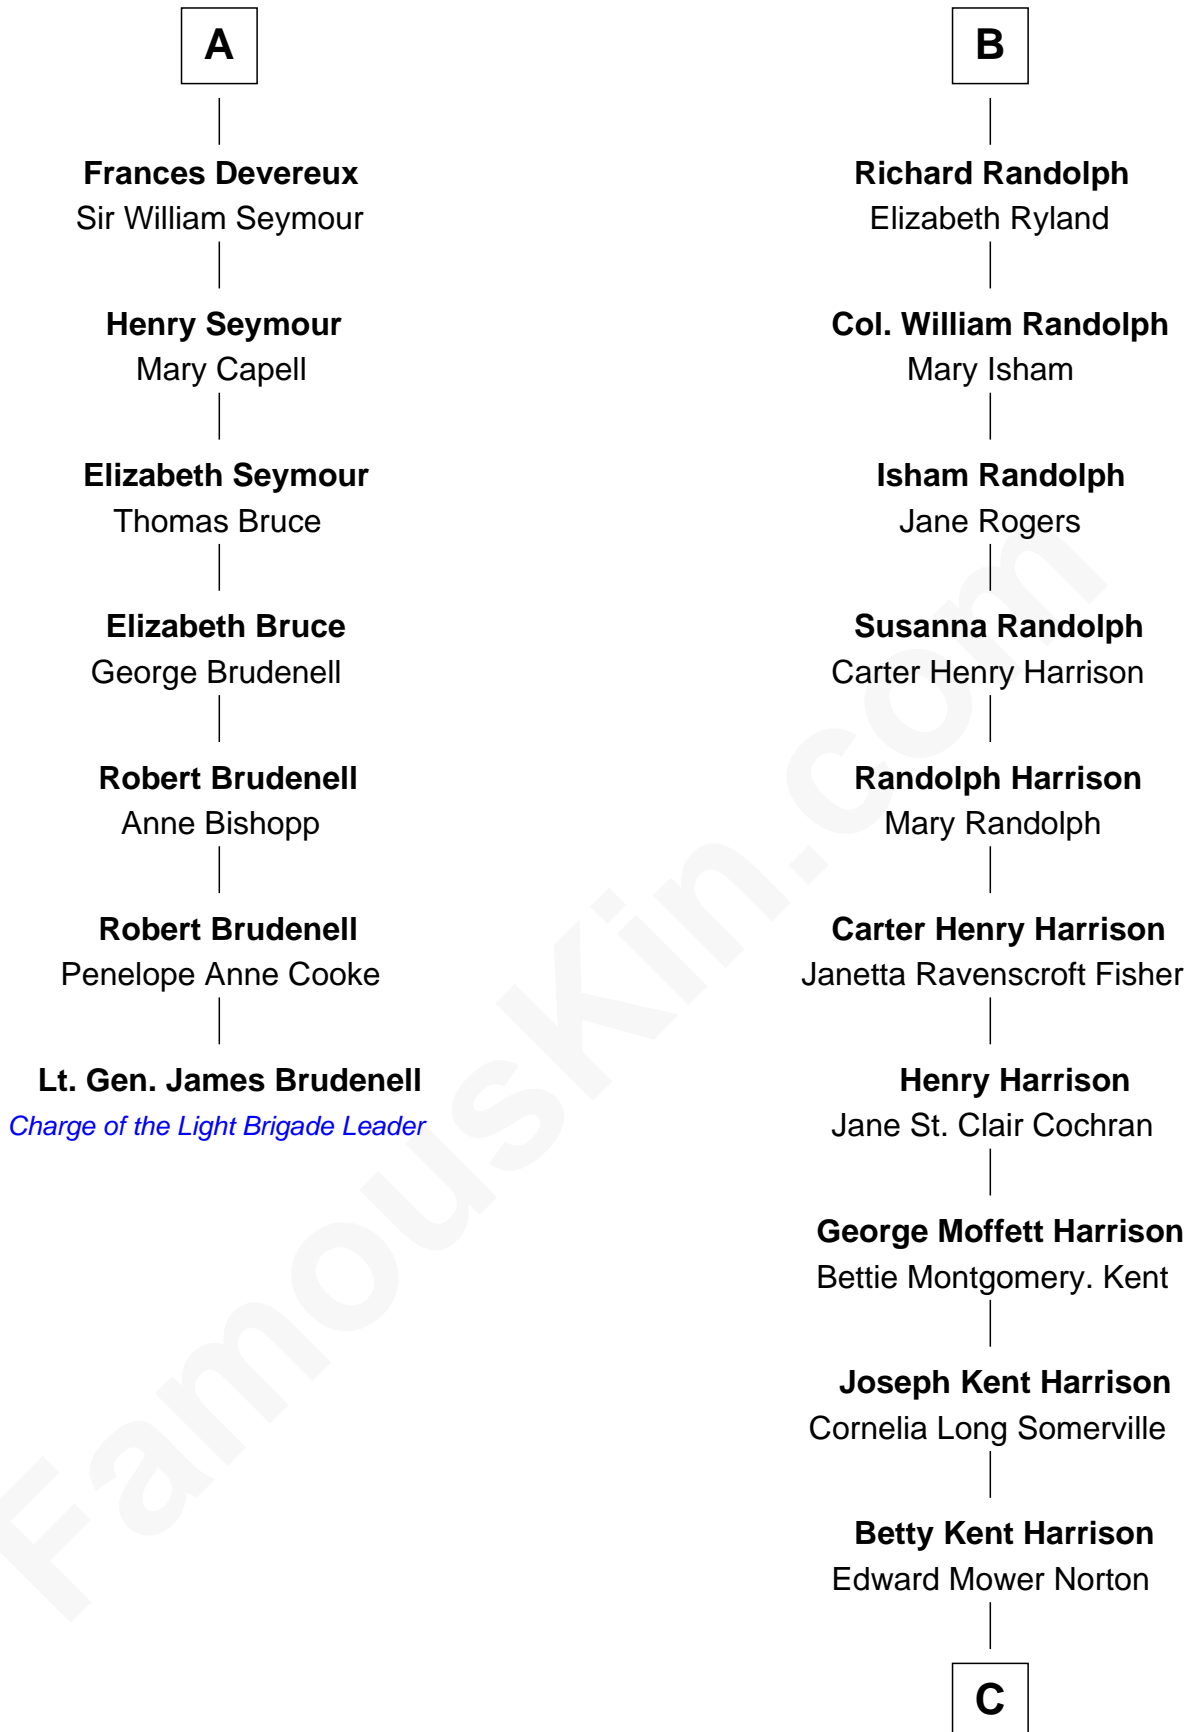

FamousKin.com Relationship Chart of

Lt. Gen. James Brudenell

Leader of the "Charge of the Light Brigade"

13th cousin 5 times removed of

Edward Norton

Movie Actor

Sir Robert Howard

Margaret Mowbray

Sir John Howard

Katherine Moleyns

Sir Thomas Howard

Elizabeth Tilney

Elizabeth Howard

Thomas Boleyn

Mary Boleyn

Sir William Carey

Catherine Carey

Sir Francis Knollys

Lettice Knollys

Walter Devereux

Sir Robert Devereux

Frances Walsingham

A

Katherine Howard

Clement Vincent

Elizabeth Vincent

Richard Lane

Dorothy Lane

William Randolph

B

C

Edward Mower Norton