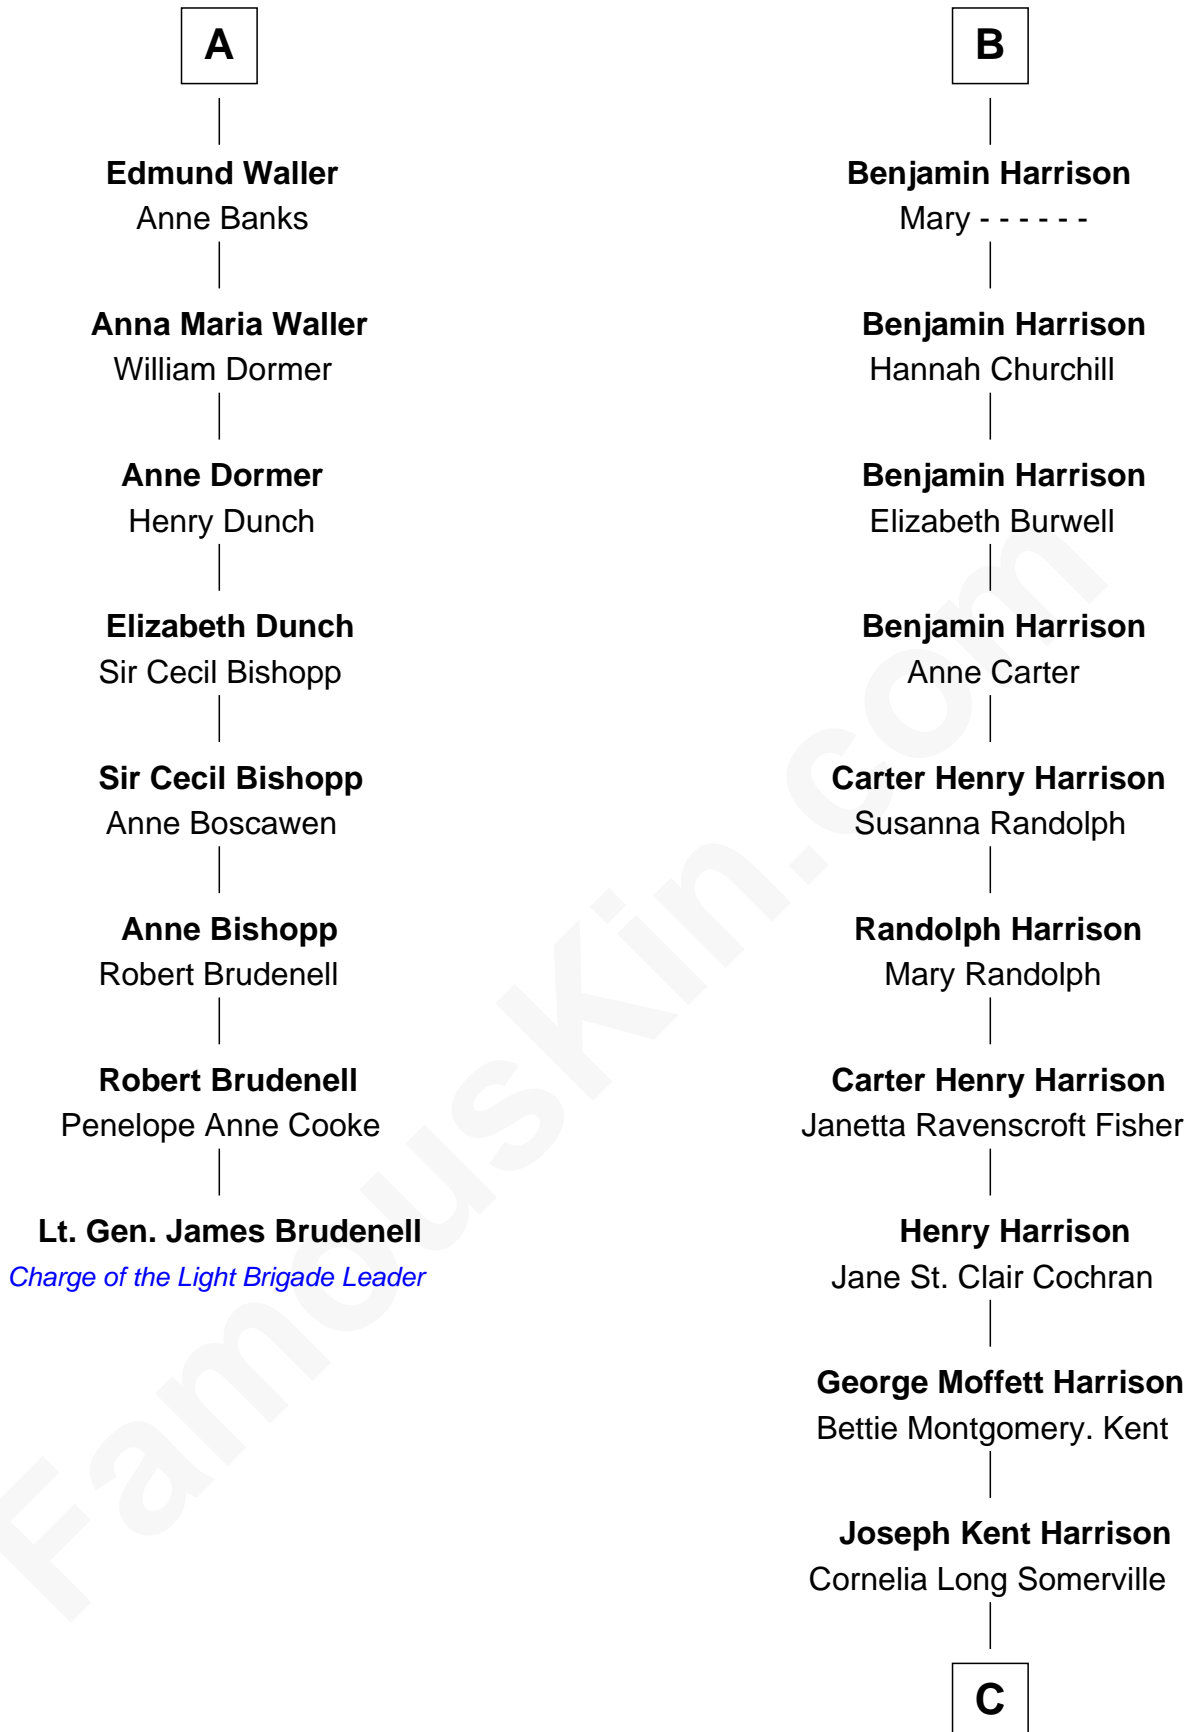

## Relationship Chart of

**Lt. Gen. James Brudenell**  
*Leader of the "Charge of the Light Brigade"*

14th cousin 5 times removed of

**Edward Norton**  
*Movie Actor*

**Stephen le Scrope**  
 Margery de Welles

**Griffith Hampden**  
 Anne Cave

**Anne Hampden**  
 Robert Waller

**A**

**John le Scrope**  
 Elizabeth Chaworth

**Elizabeth le Scrope**  
 Sir Henry le Scrope

**Margaret Scrope**  
 John Bernard

**John Bernard**  
 Margaret Daundelyn

**John Bernard**  
 Cecily Muscote

**Francis Bernard**  
 Alice Hazlewood

**Elizabeth Bernard**  
 Thomas Harrison

Probable

**B**

**C**

**Betty Kent Harrison**  
Edward Mower Norton

**Edward Mower Norton**  
Lydia Robinson Rouse