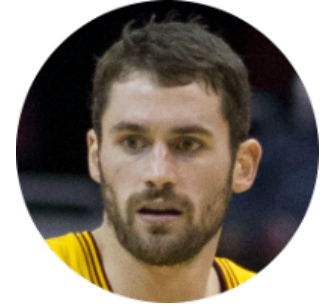

## Relationship Chart of

**Lt. Gen. James Brudenell**

*Leader of the "Charge of the Light Brigade"*

14th cousin 7 times removed of

**Kevin Love**

*NBA All-Star Player*

**Agnes Crophull**  
Sir Walter Devereux