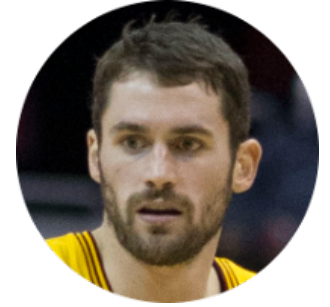

FamousKin.com

Relationship Chart of

Lt. Gen. James Brudenell

Leader of the "Charge of the Light Brigade"

13th cousin 7 times removed of

Kevin Love

NBA All-Star Player

Sir Walter Devereux

Elizabeth Bromwich

Sir Walter Devereux

Elizabeth Merbery

Sir Walter Devereux

Anne Ferrers

John Devereux

Cecily Bouchier

Walter Devereux