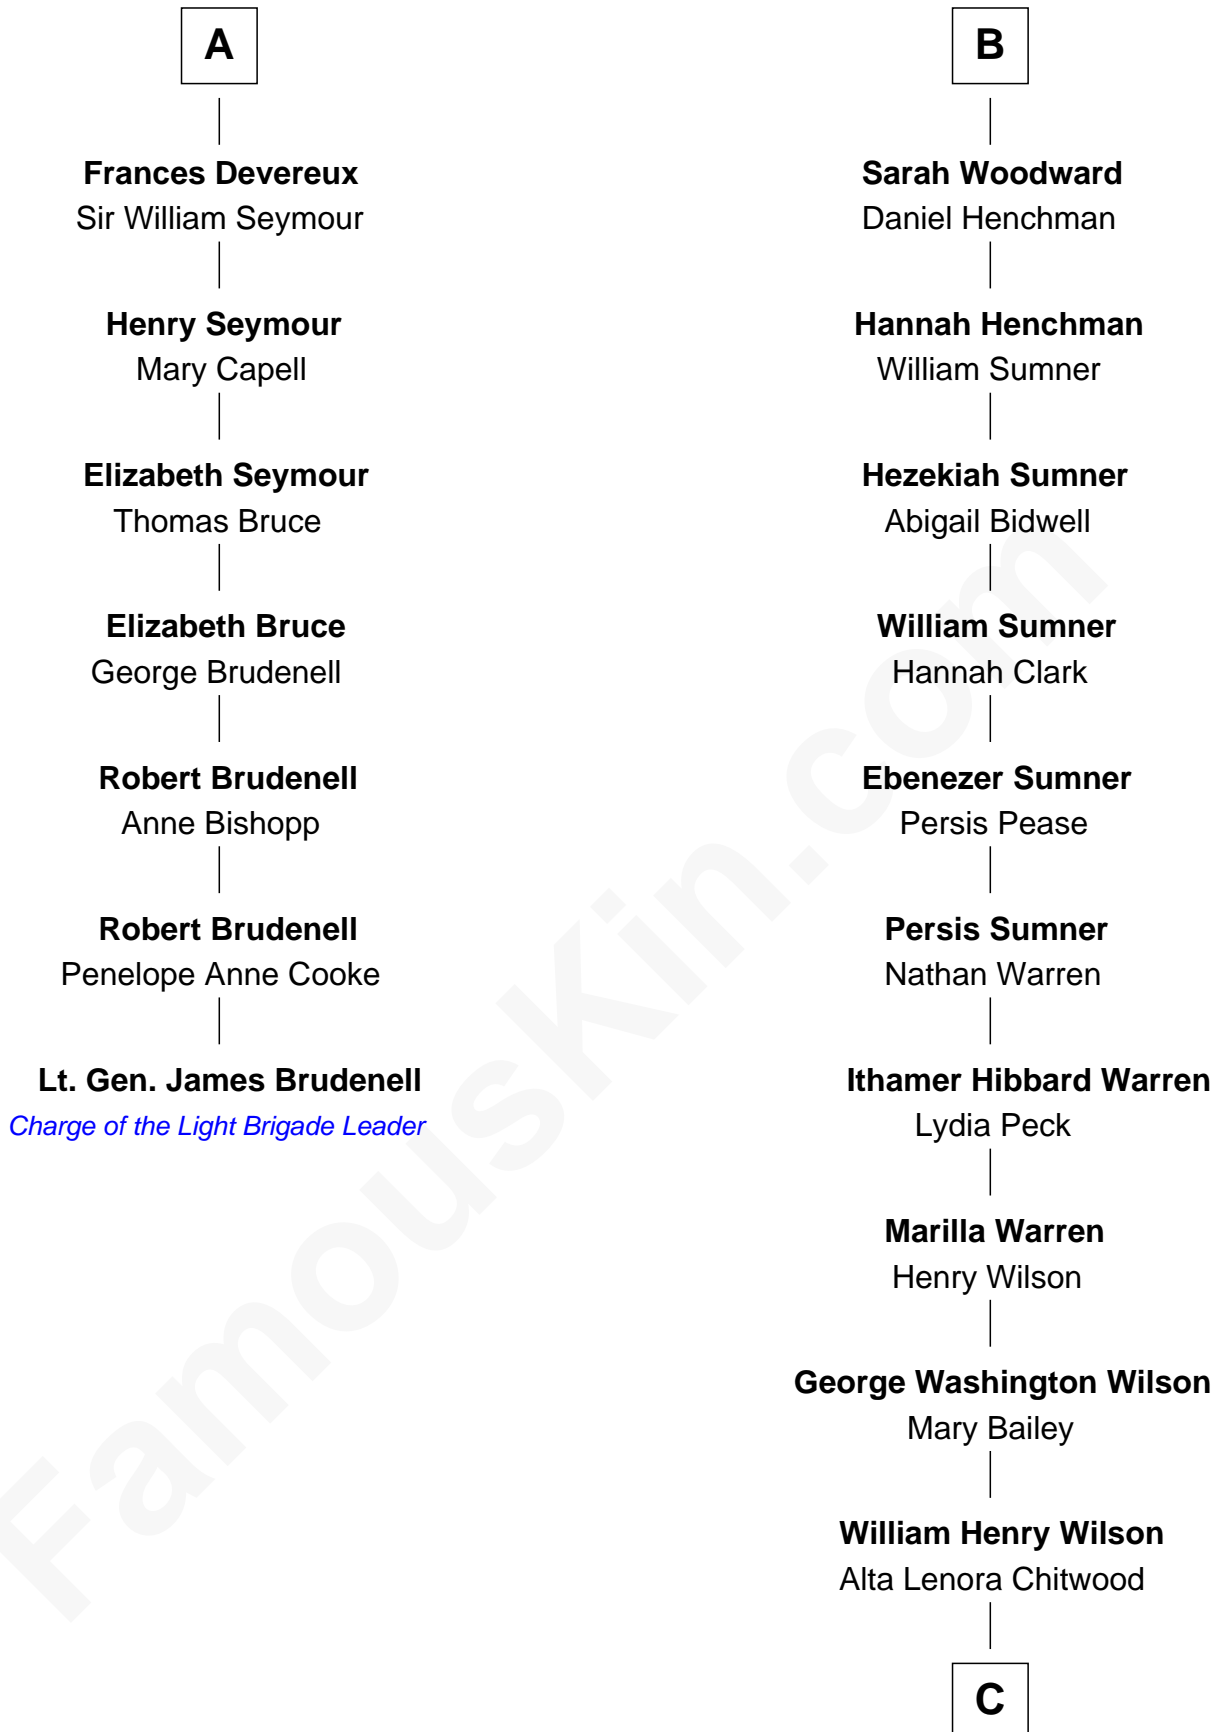

## Relationship Chart of

**Lt. Gen. James Brudenell**

*Leader of the "Charge of the Light Brigade"*

13th cousin 6 times removed of

**Mike Love**

*Co-Founder of The Beach Boys*

**C**

**William Coral Wilson**

Edith Sophia Sthole

**Emily Glee Wilson**

Edward Milton Love

**Mike Love**

*Co-Founder of The Beach Boys*

FamousKin.com