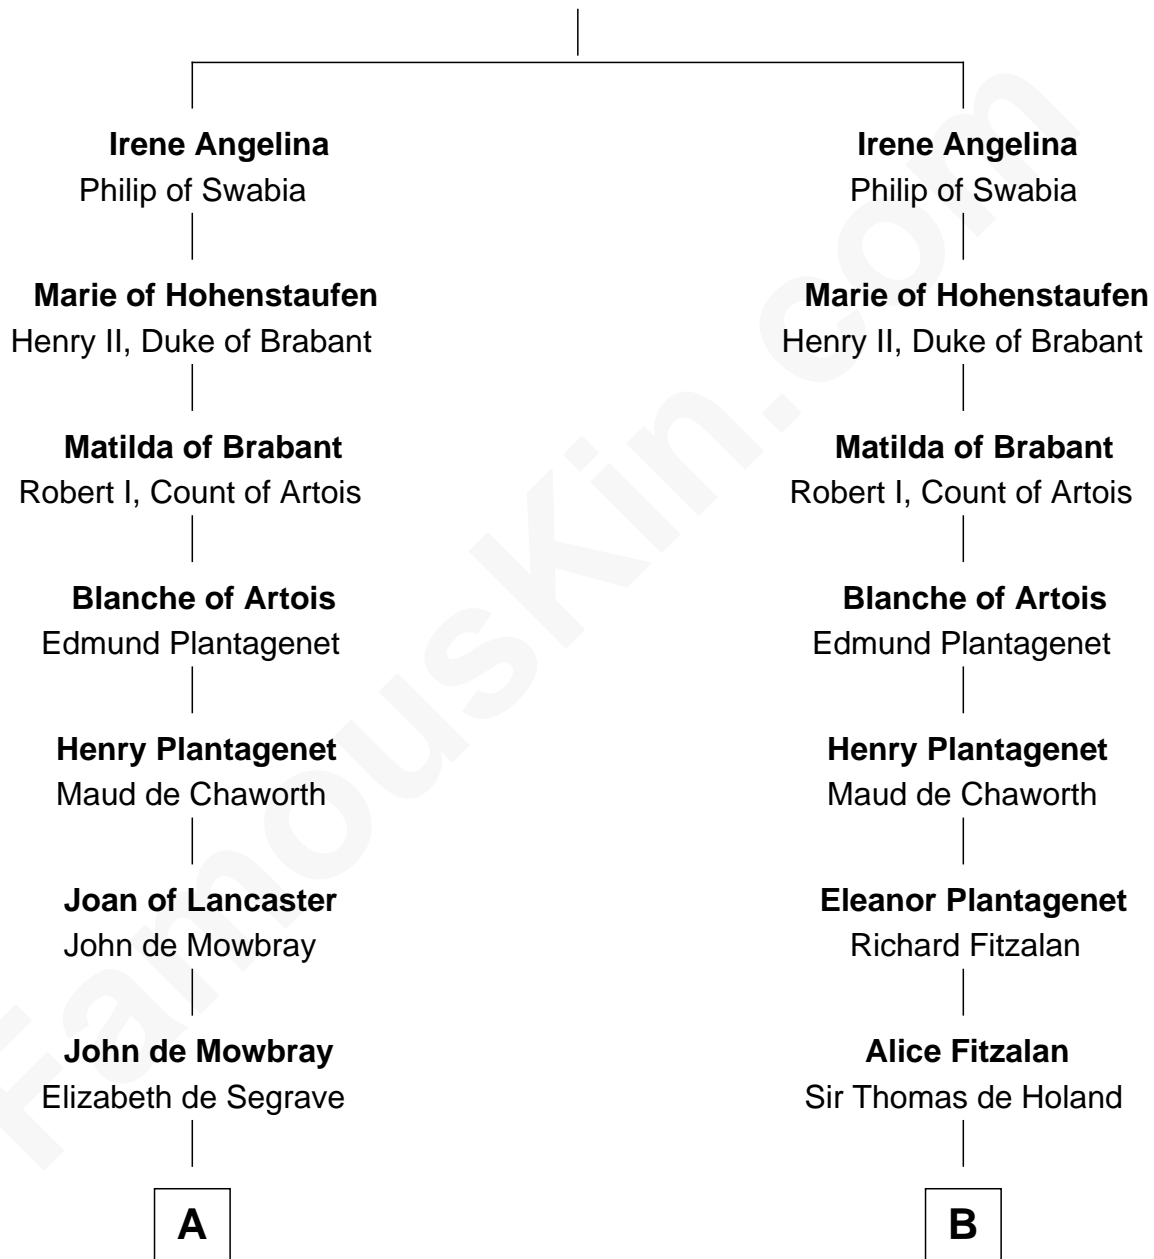

FamousKin.com

Relationship Chart of

Lt. Gen. James Brudenell

Leader of the "Charge of the Light Brigade"

20th cousin 1 time removed of

Oliver Wendell Holmes, Sr.

American "Fireside" Poet

Isaac II Angelos

Charge of the Light Brigade Leader

D

Mercy Bradstreet

Dr. James Oliver

Sarah Oliver

Jacob Wendell

Oliver Wendell

Mary Jackson