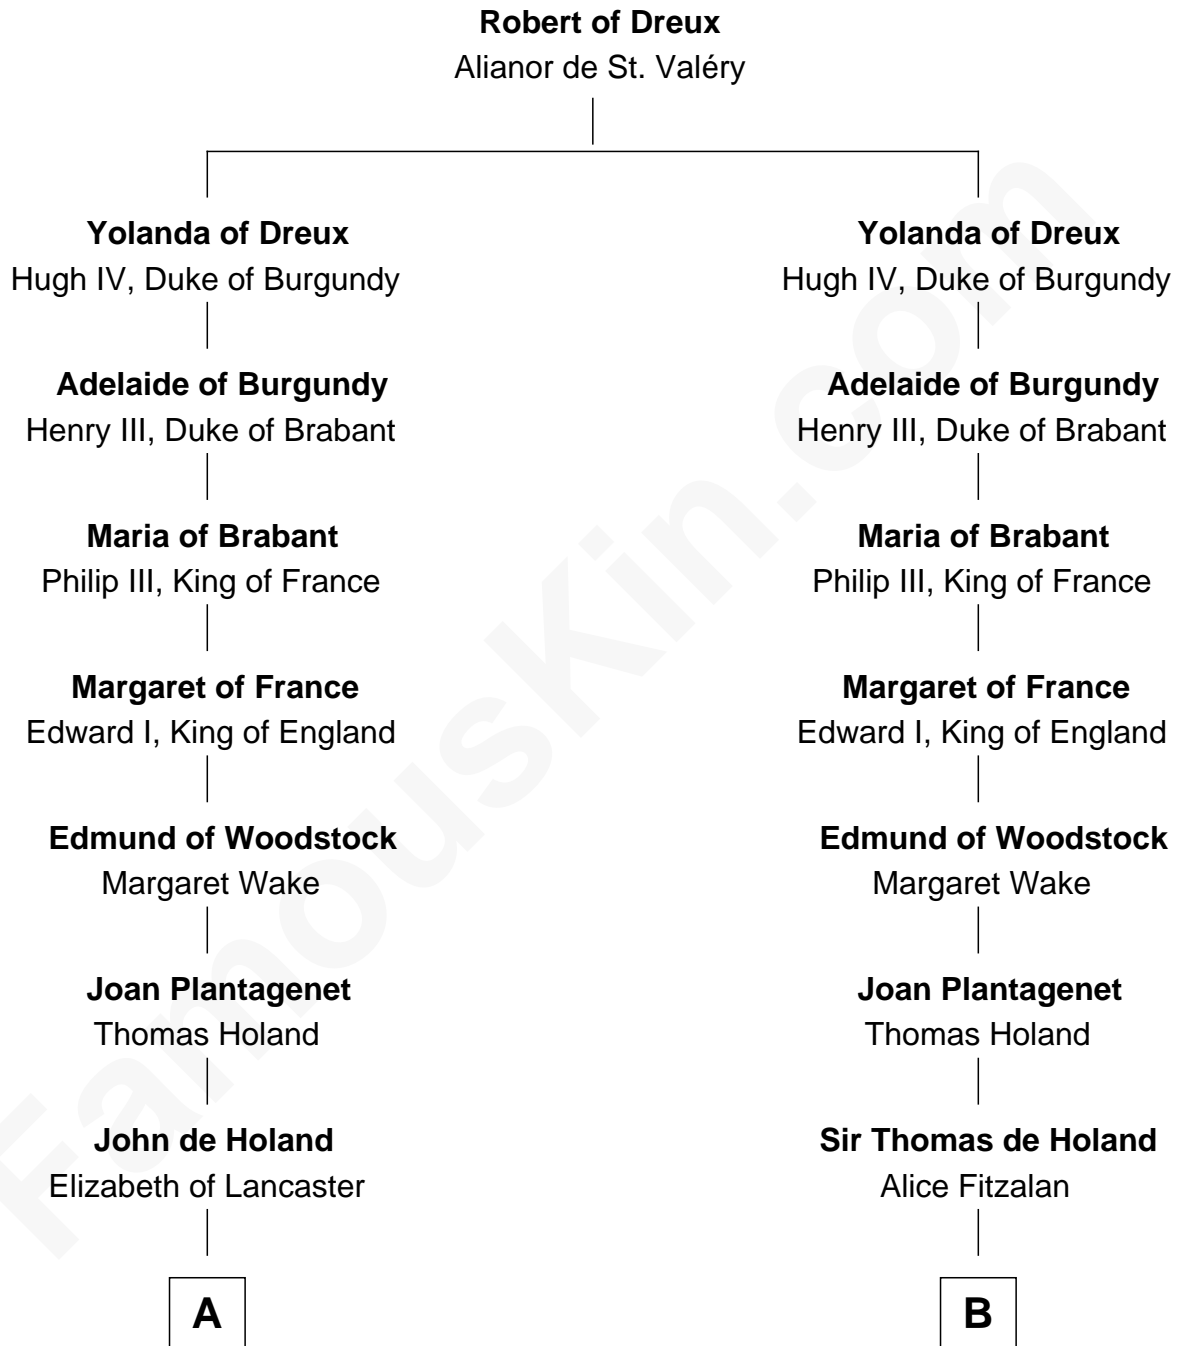

FamousKin.com

Relationship Chart of

Lt. Gen. James Brudenell

Leader of the "Charge of the Light Brigade"

20th cousin 1 time removed of

Oliver Wendell Holmes, Sr.

American "Fireside" Poet

C

Sir Cecil Bishopp

Anne Boscawen

Anne Bishopp

Robert Brudenell

Robert Brudenell

Penelope Anne Cooke

Lt. Gen. James Brudenell

Charge of the Light Brigade Leader

D

Mercy Bradstreet

Dr. James Oliver

Sarah Oliver

Jacob Wendell

Oliver Wendell

Mary Jackson

Sarah Wendell