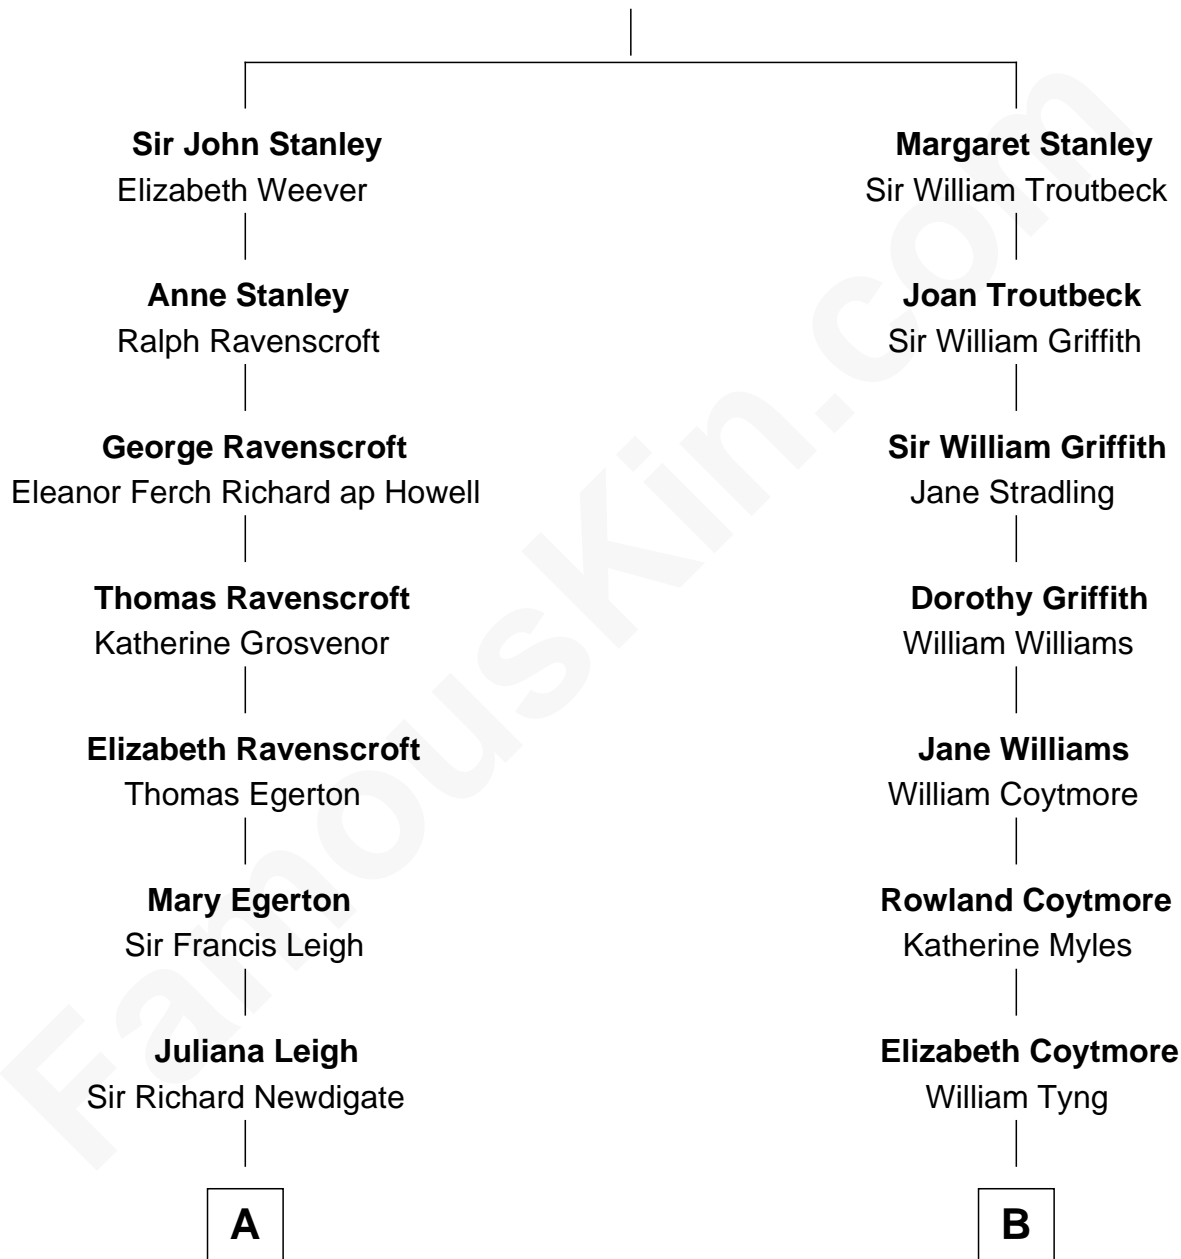

## Relationship Chart of

**Lt. Gen. James Brudenell**

*Leader of the "Charge of the Light Brigade"*

12th cousin 1 time removed of

**Oliver Wendell Holmes, Sr.**

*American "Fireside" Poet*

**Sir Thomas Stanley**

Joan Goushill

**A**

**Mary Newdigate**

George Parker

**Richard Parker**

Sarah Chilcot

**Juliana Parker**

Cecil Bowyer

**B**

**Mercy Tyng**

Samuel Bradstreet

**Mercy Bradstreet**

Dr. James Oliver

**Sarah Oliver**

Jacob Wendell

**Oliver Wendell**