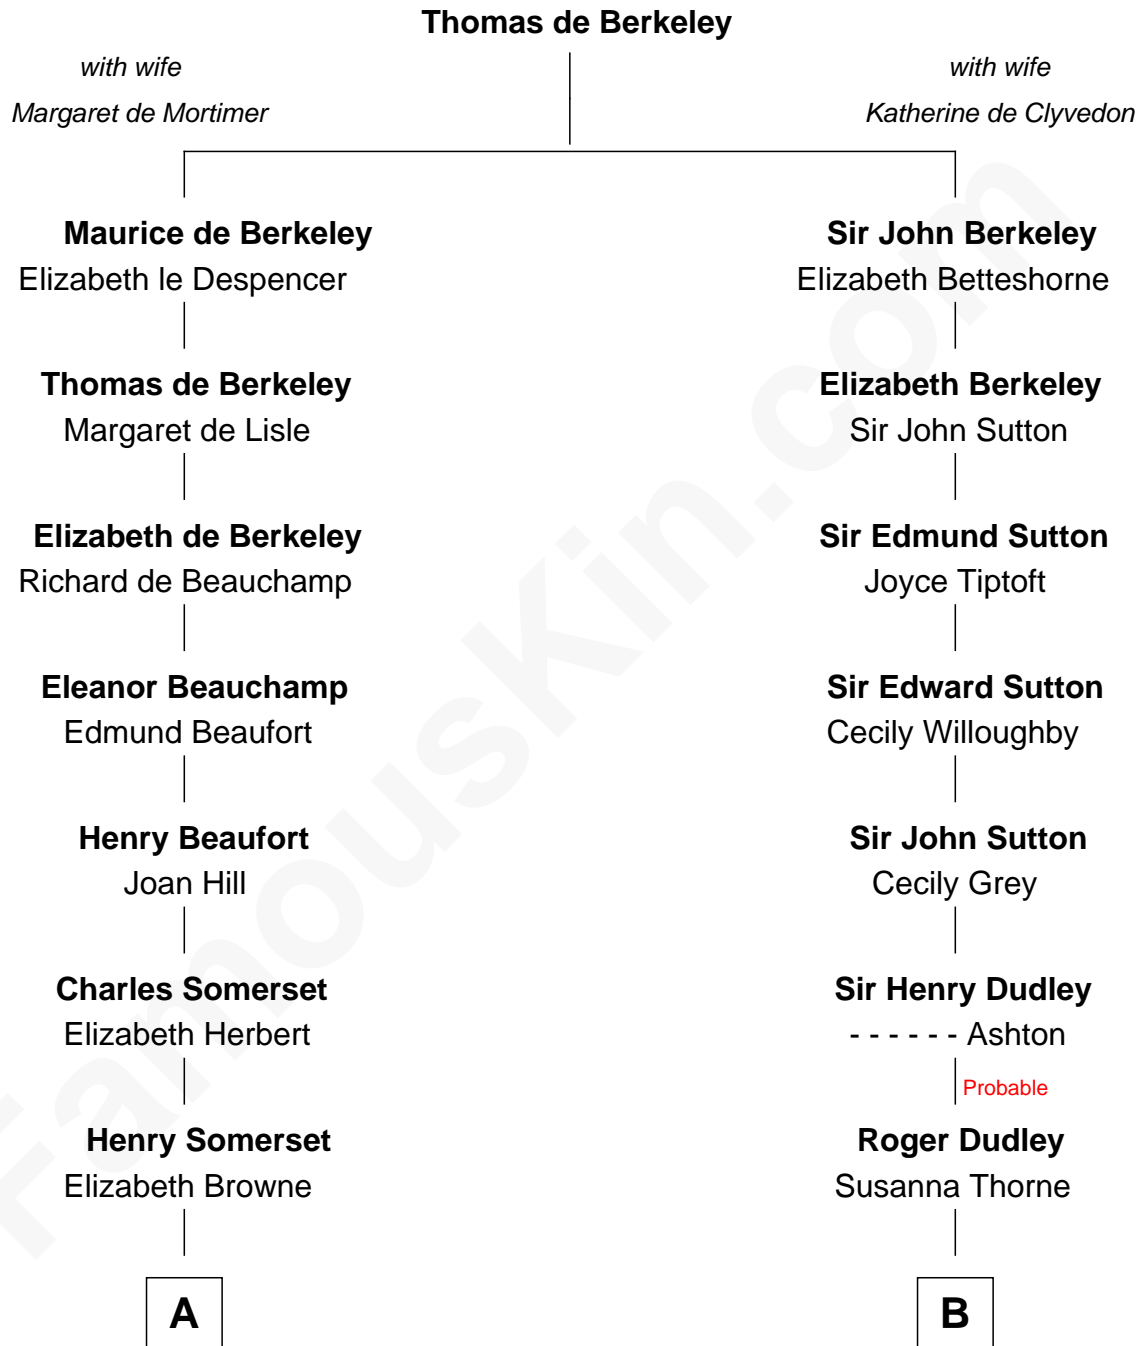

FamousKin.com

Relationship Chart of

Lt. Gen. James Brudenell

Leader of the "Charge of the Light Brigade"

14th cousin 2 times removed of

Oliver Wendell Holmes, Sr.

American "Fireside" Poet

A

Lucy Somerset

John Neville

Dorothy Neville

Sir Thomas Cecil

Sir William Cecil

Elizabeth Drury

Anne Cecil

Henry Grey

Diana Grey

Robert Bruce

Thomas Bruce

Elizabeth Seymour

Elizabeth Bruce

George Brudenell

Robert Brudenell

Anne Bishopp