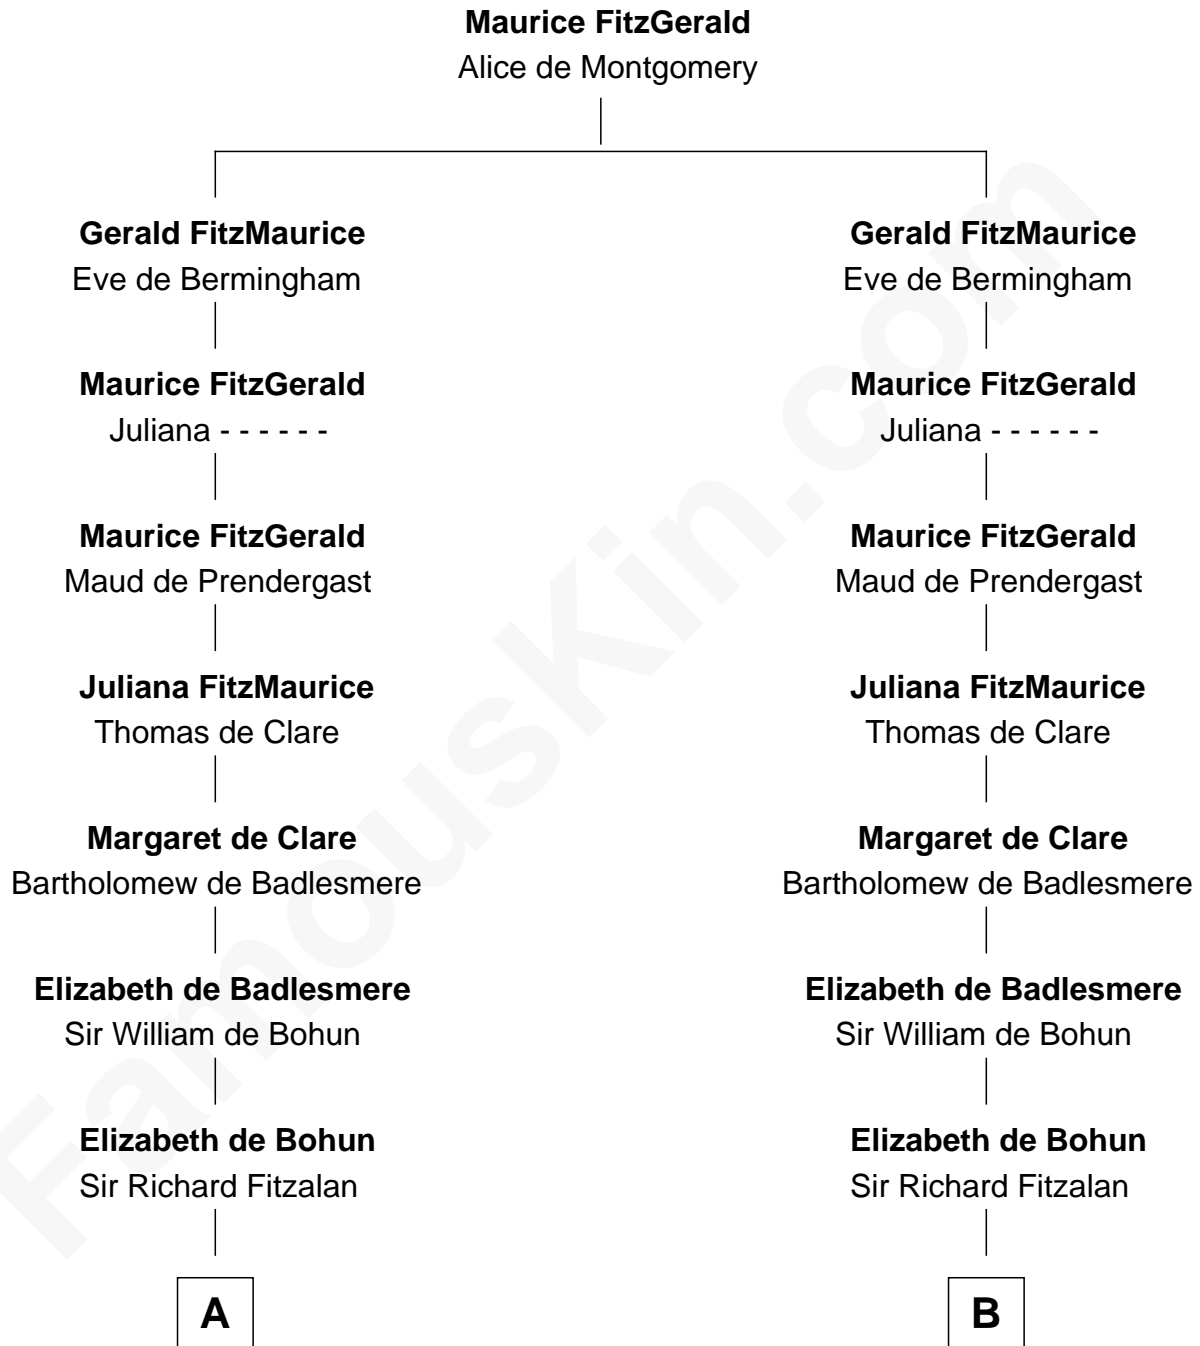

FamousKin.com

Relationship Chart of

Lt. Gen. James Brudenell

Leader of the "Charge of the Light Brigade"

20th cousin 1 time removed of

Oliver Wendell Holmes, Sr.

American "Fireside" Poet

C

Anne Boscawen

Sir Cecil Bishopp

Anne Bishopp

Robert Brudenell

Robert Brudenell

Penelope Anne Cooke

Lt. Gen. James Brudenell

Charge of the Light Brigade Leader

D

Mercy Bradstreet

Dr. James Oliver

Sarah Oliver

Jacob Wendell

Oliver Wendell

Mary Jackson

Sarah Wendell