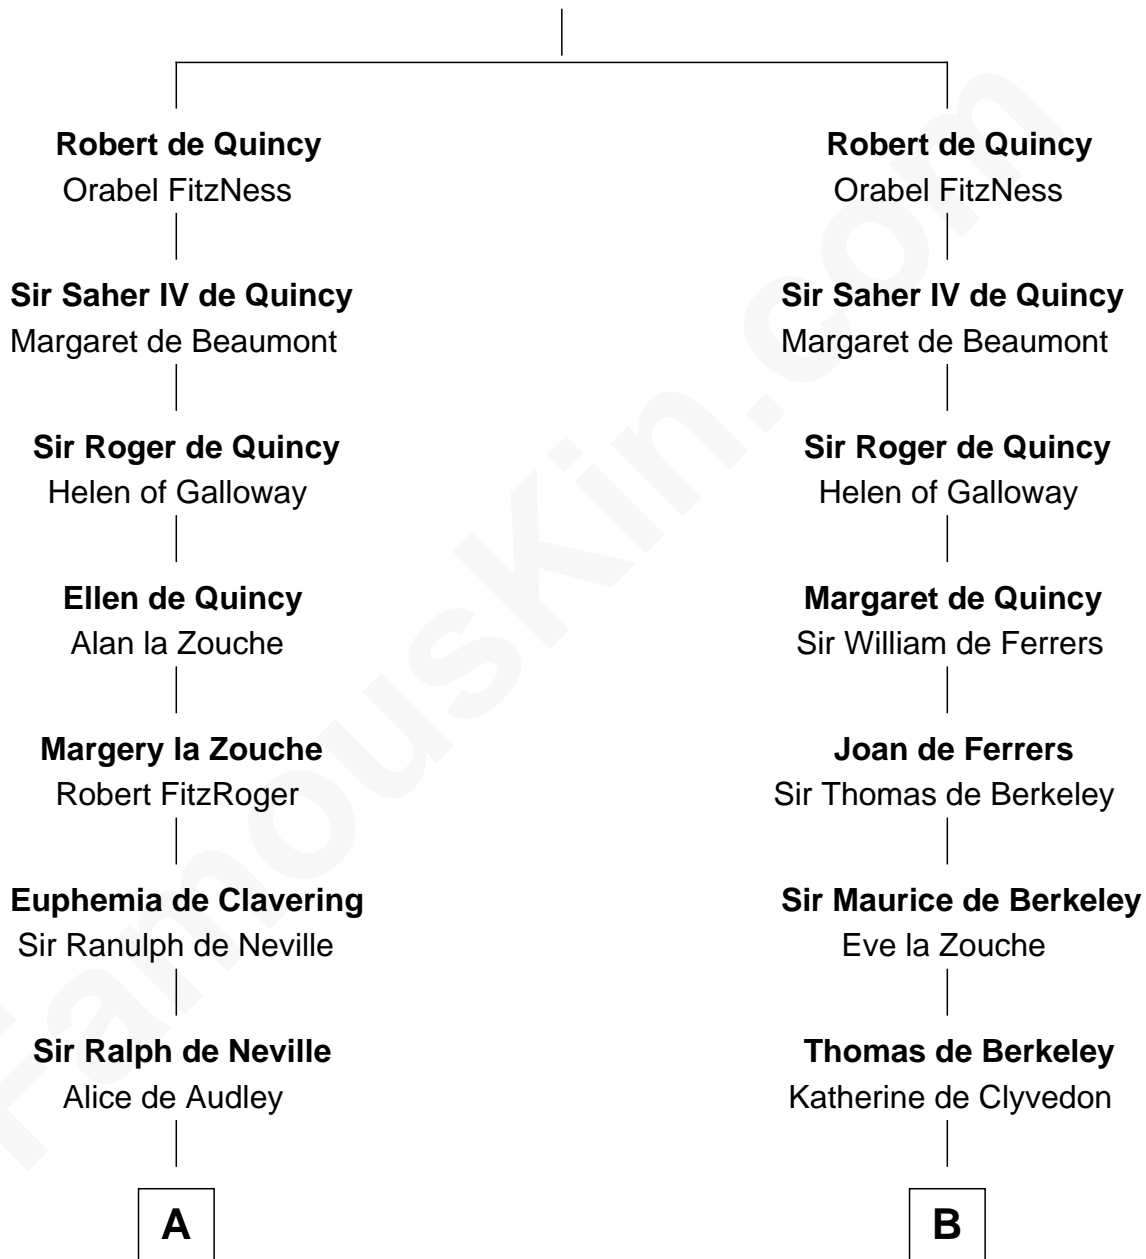

Saher I de Quincy

Maud de St. Liz