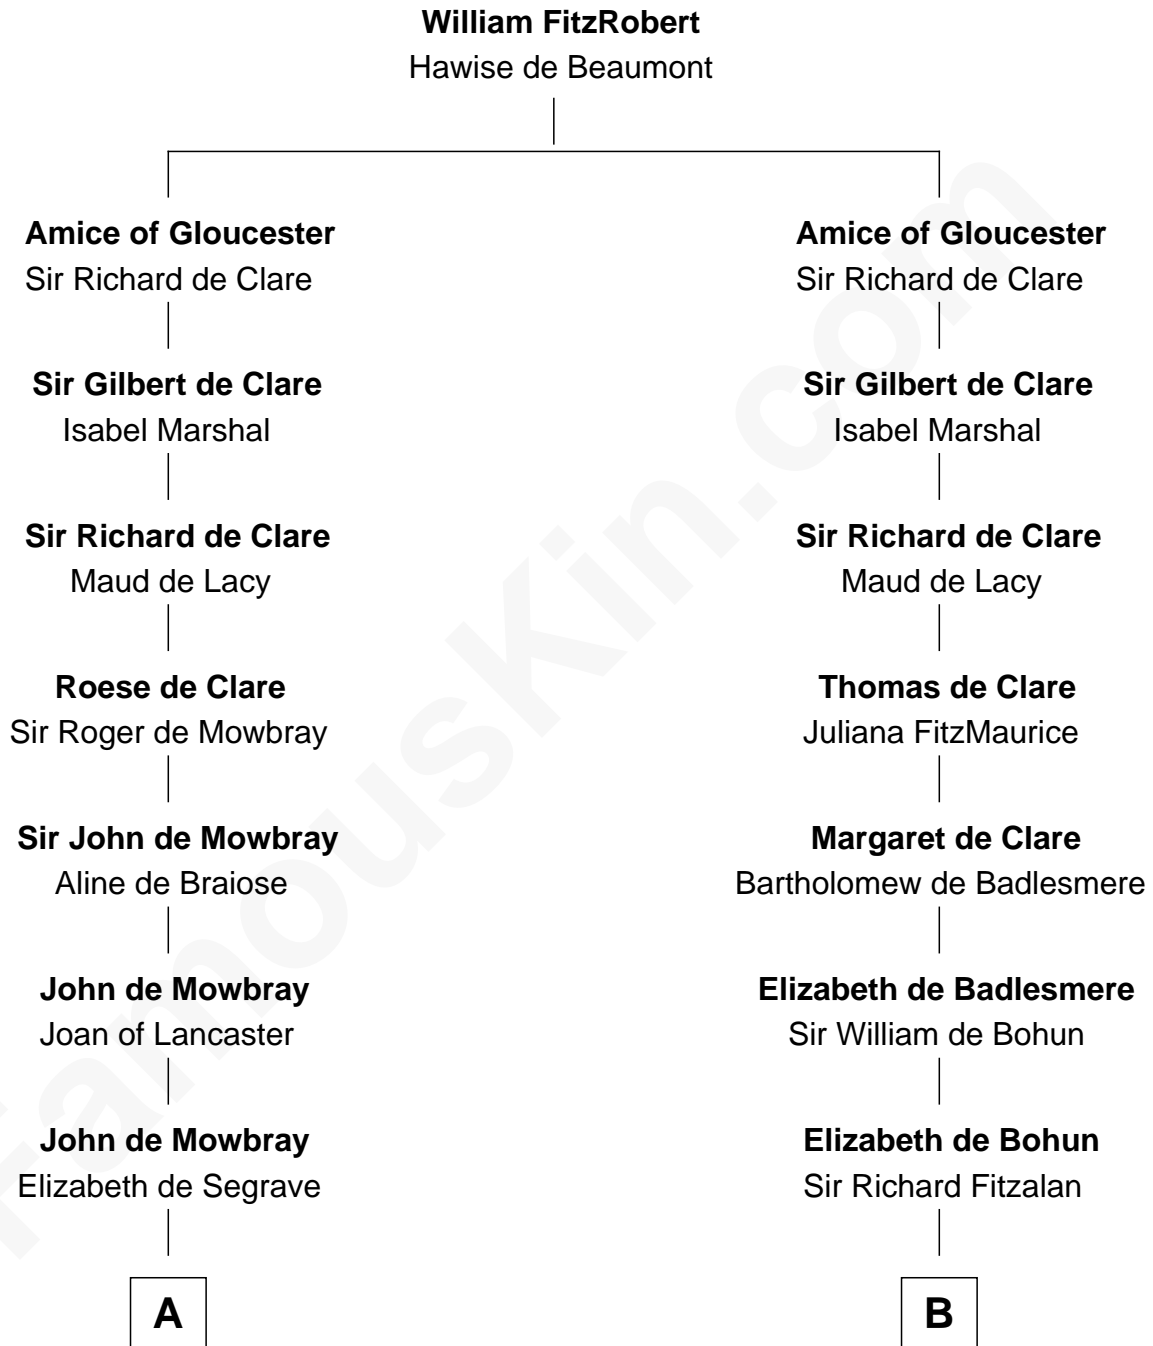

## Relationship Chart of

**Lt. Gen. James Brudenell**

*Leader of the "Charge of the Light Brigade"*

20th cousin 1 time removed of

**Oliver Wendell Holmes, Sr.**

*American "Fireside" Poet*

**C**

**Anne Boscawen**

Sir Cecil Bishopp

**Anne Bishopp**

Robert Brudenell

**Robert Brudenell**

Penelope Anne Cooke

**Lt. Gen. James Brudenell**

*Charge of the Light Brigade Leader*

**D**

**Mercy Bradstreet**

Dr. James Oliver

**Sarah Oliver**

Jacob Wendell

**Oliver Wendell**

Mary Jackson

**Sarah Wendell**

Rev. Abiel Holmes