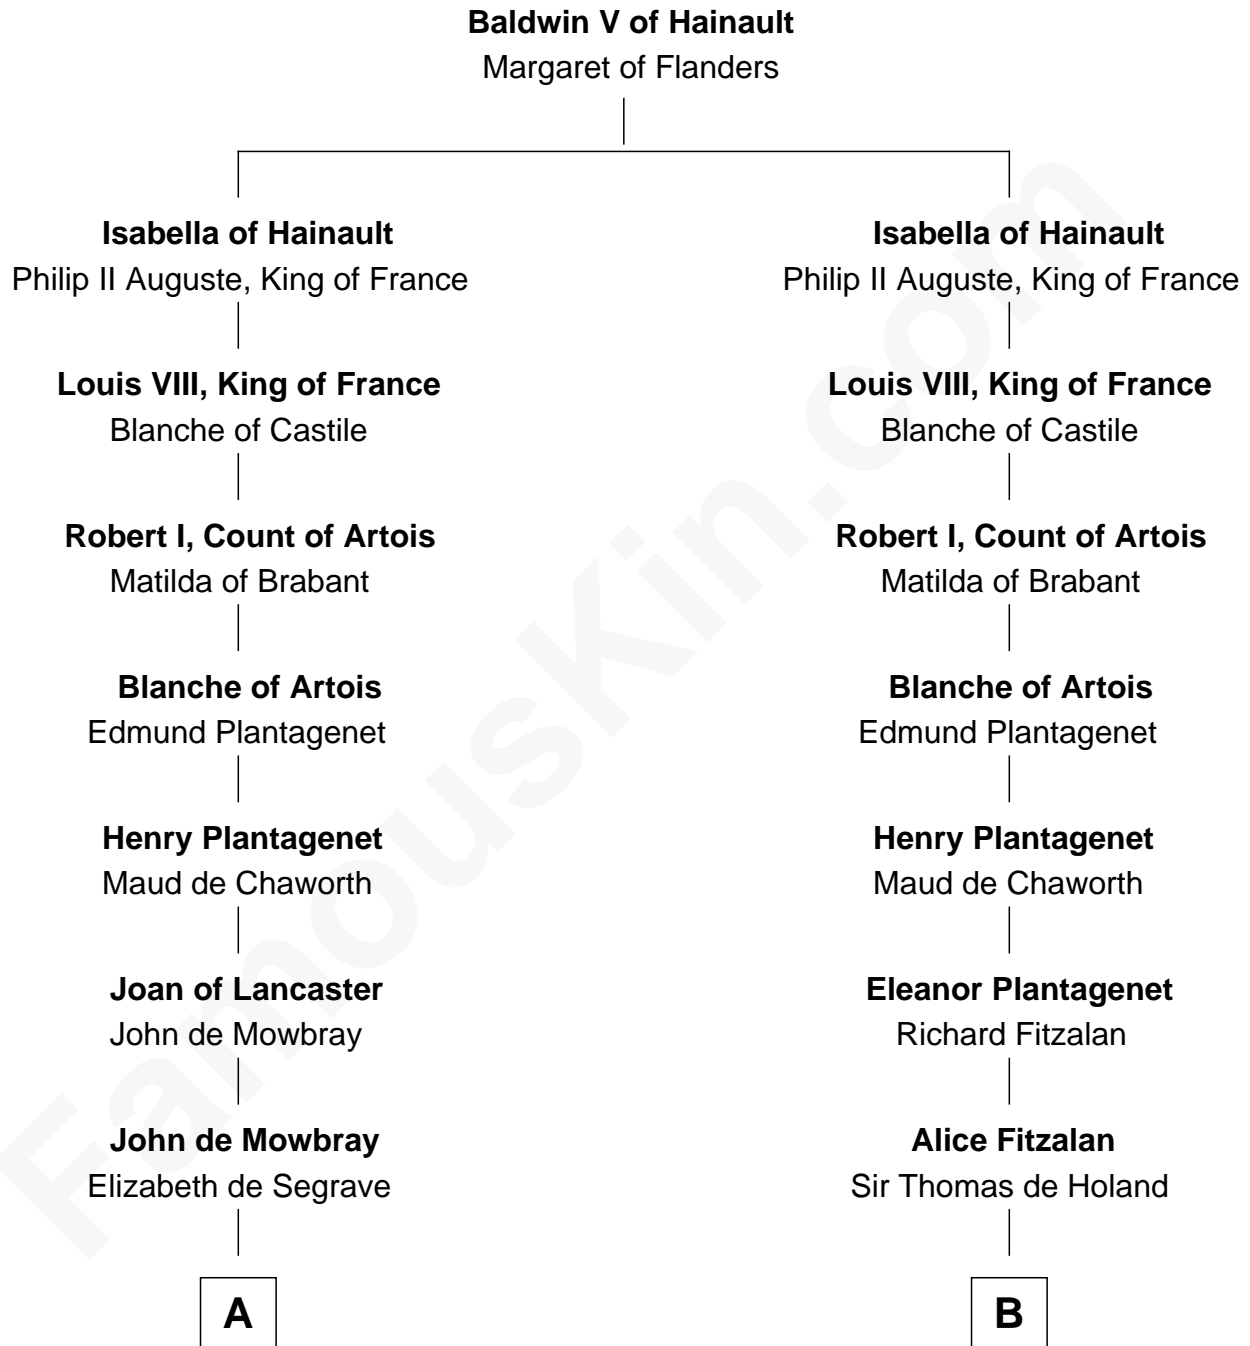

# FamousKin.com

## Relationship Chart of

**Lt. Gen. James Brudenell**

*Leader of the "Charge of the Light Brigade"*

20th cousin 1 time removed of

**Oliver Wendell Holmes, Sr.**

*American "Fireside" Poet*

**C**

**Anne Boscawen**

Sir Cecil Bishopp

**Anne Bishopp**

Robert Brudenell

**Robert Brudenell**

Penelope Anne Cooke

**Lt. Gen. James Brudenell**

*Charge of the Light Brigade Leader*

**D**

**Mercy Bradstreet**

Dr. James Oliver

**Sarah Oliver**

Jacob Wendell

**Oliver Wendell**

Mary Jackson

**Sarah Wendell**

Rev. Abiel Holmes