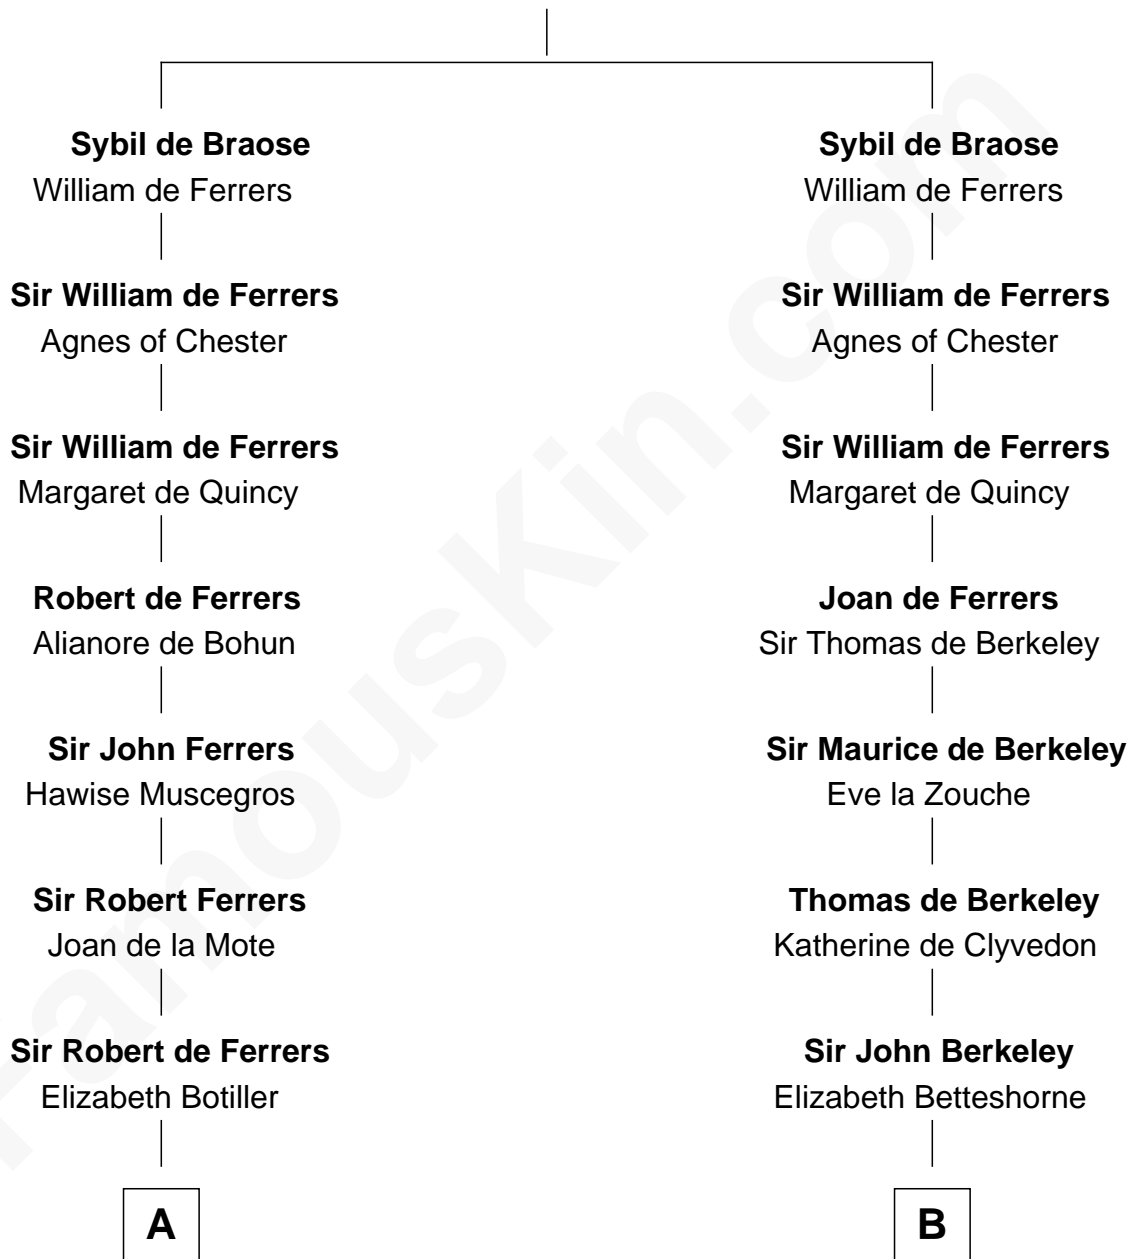

FamousKin.com Relationship Chart of

Lt. Gen. James Brudenell

Leader of the "Charge of the Light Brigade"

20th cousin 1 time removed of

Oliver Wendell Holmes, Sr.

American "Fireside" Poet

William de Braose

C

Frances Savile
Francis Brudenell

George Brudenell
Elizabeth Bruce

Robert Brudenell
Anne Bishopp

Robert Brudenell
Penelope Anne Cooke

Lt. Gen. James Brudenell
Charge of the Light Brigade Leader

D

Sarah Oliver
Jacob Wendell