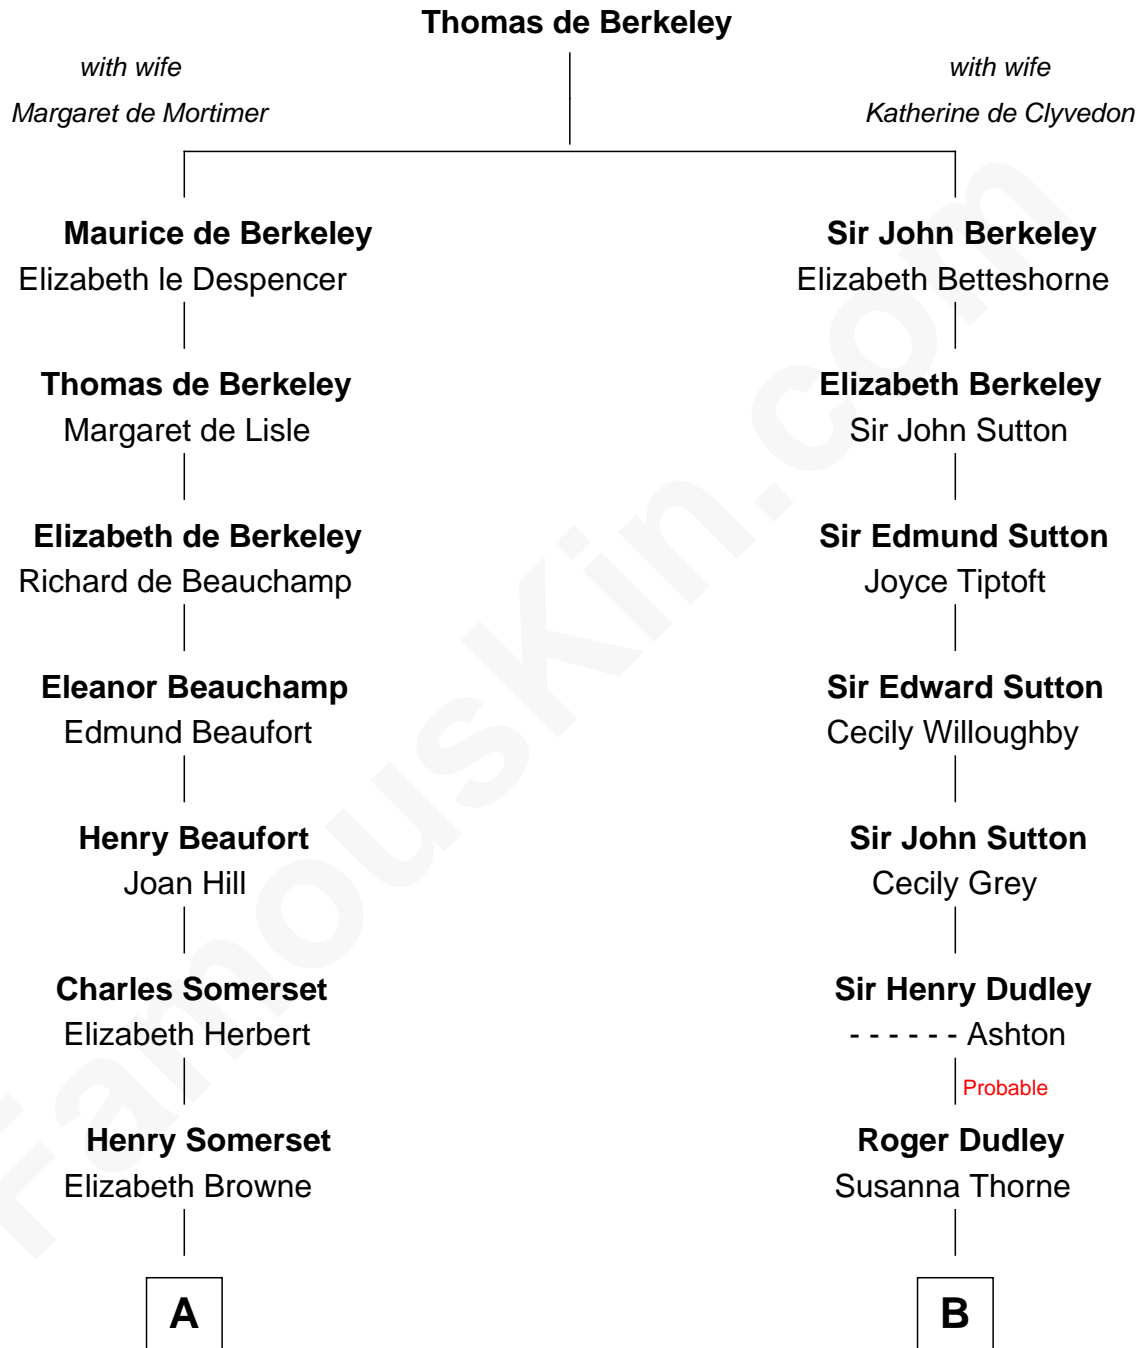

FamousKin.com

Relationship Chart of

Lt. Gen. James Brudenell

Leader of the "Charge of the Light Brigade"

16th cousin of

Endicott Peabody

62nd Governor of Massachusetts

A

Lucy Somerset

John Neville

Dorothy Neville

Sir Thomas Cecil

Sir William Cecil

Elizabeth Drury

Anne Cecil

Henry Grey

Diana Grey

Robert Bruce

Thomas Bruce

Elizabeth Seymour

Elizabeth Bruce

George Brudenell

Robert Brudenell

Anne Bishopp