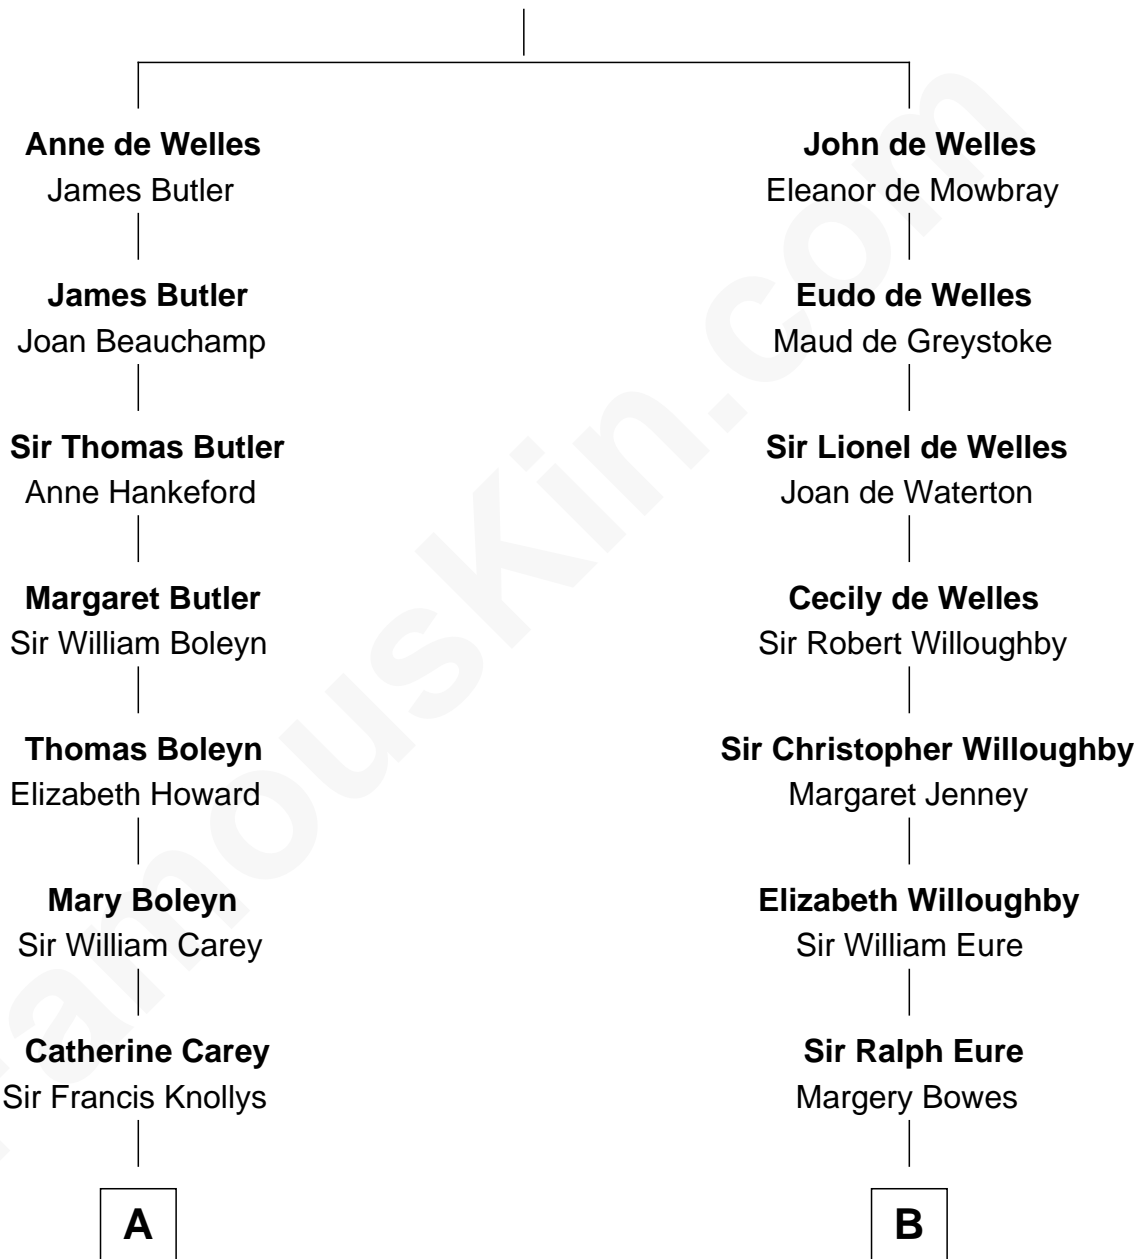

## Relationship Chart of

**Lt. Gen. James Brudenell**

*Leader of the "Charge of the Light Brigade"*

15th cousin 4 times removed of

**Endicott Peabody**

*62nd Governor of Massachusetts*

**John de Welles**

Maud de Roos

C

**Henry Parkman**

Mary Frances Parker

**Mary Elizabeth Parkman**

Rt. Rev. Malcolm Endicott Peabody

**Endicott Peabody**

*62nd Governor of Massachusetts*

FamousKin.com