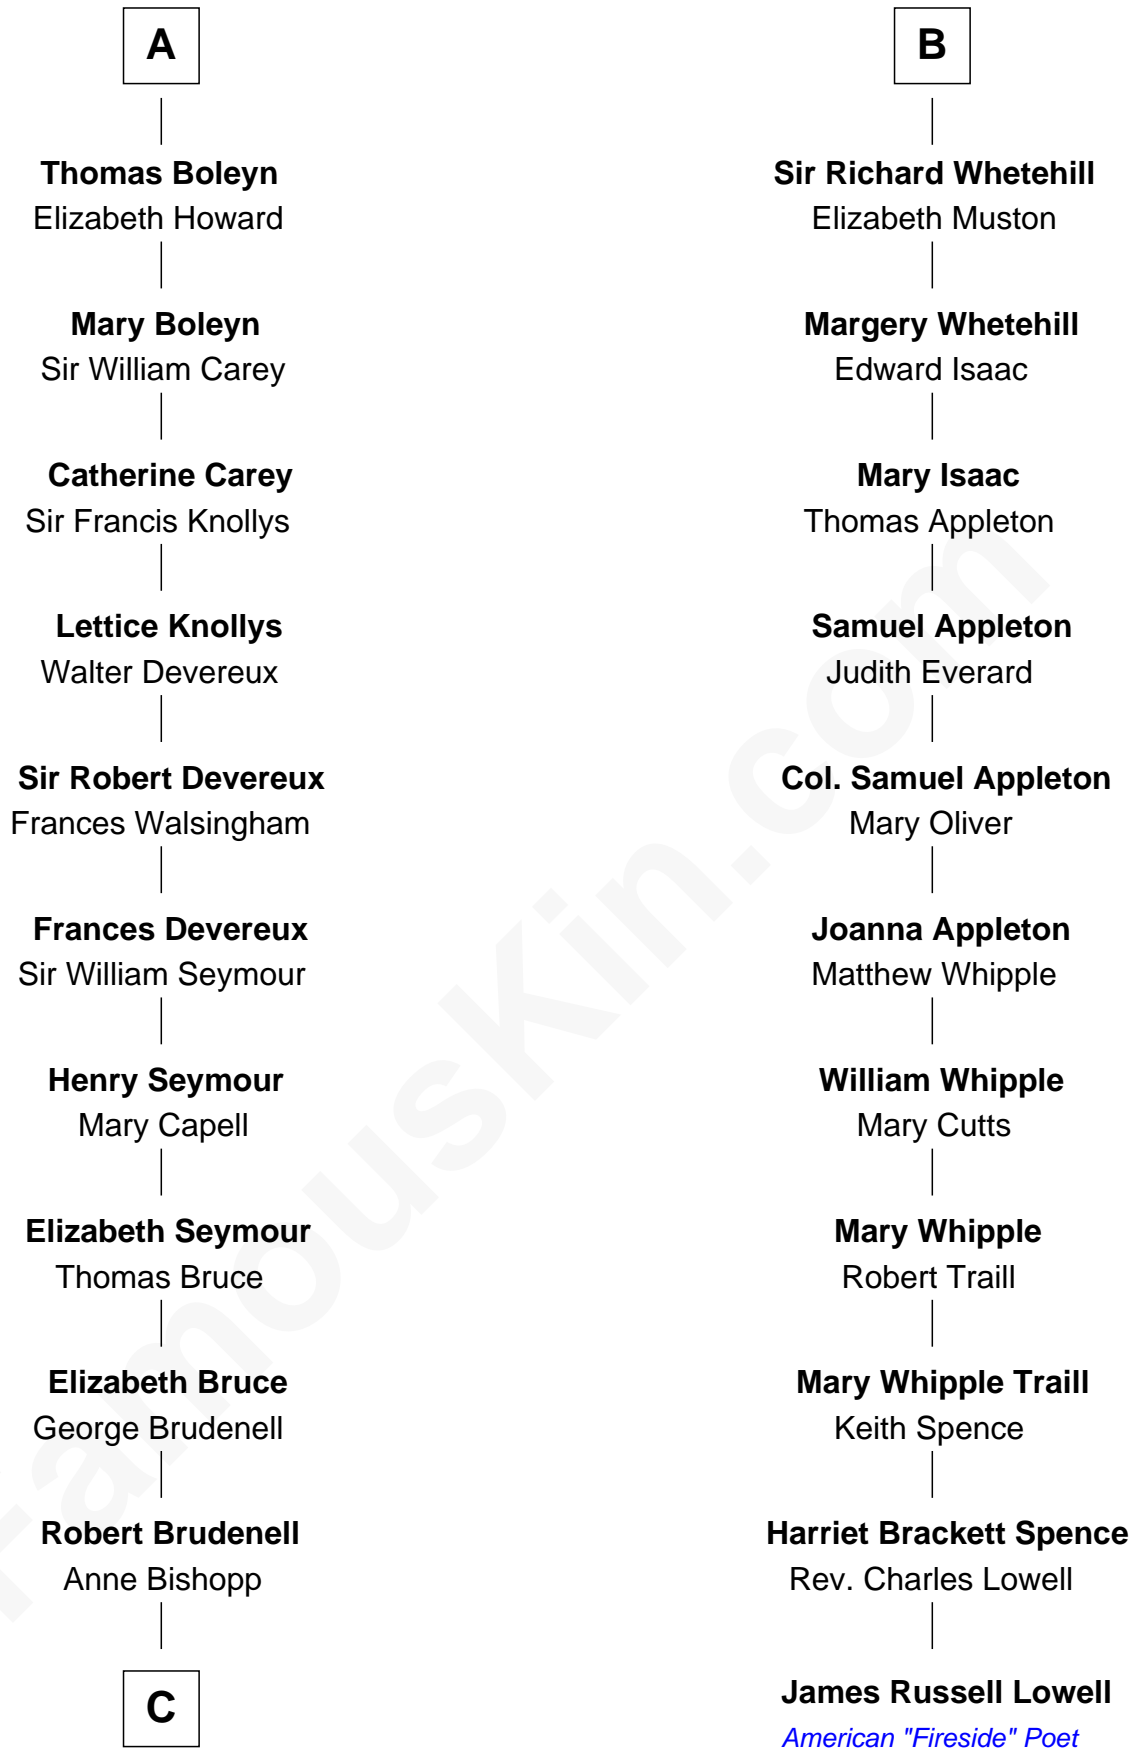

FamousKin.com

Relationship Chart of

Lt. Gen. James Brudenell

Leader of the "Charge of the Light Brigade"

17th cousin 1 time removed of

James Russell Lowell

American "Fireside" Poet

C

—
Robert Brudenell
Penelope Anne Cooke

—
Lt. Gen. James Brudenell
Charge of the Light Brigade Leader

FamousKin.com