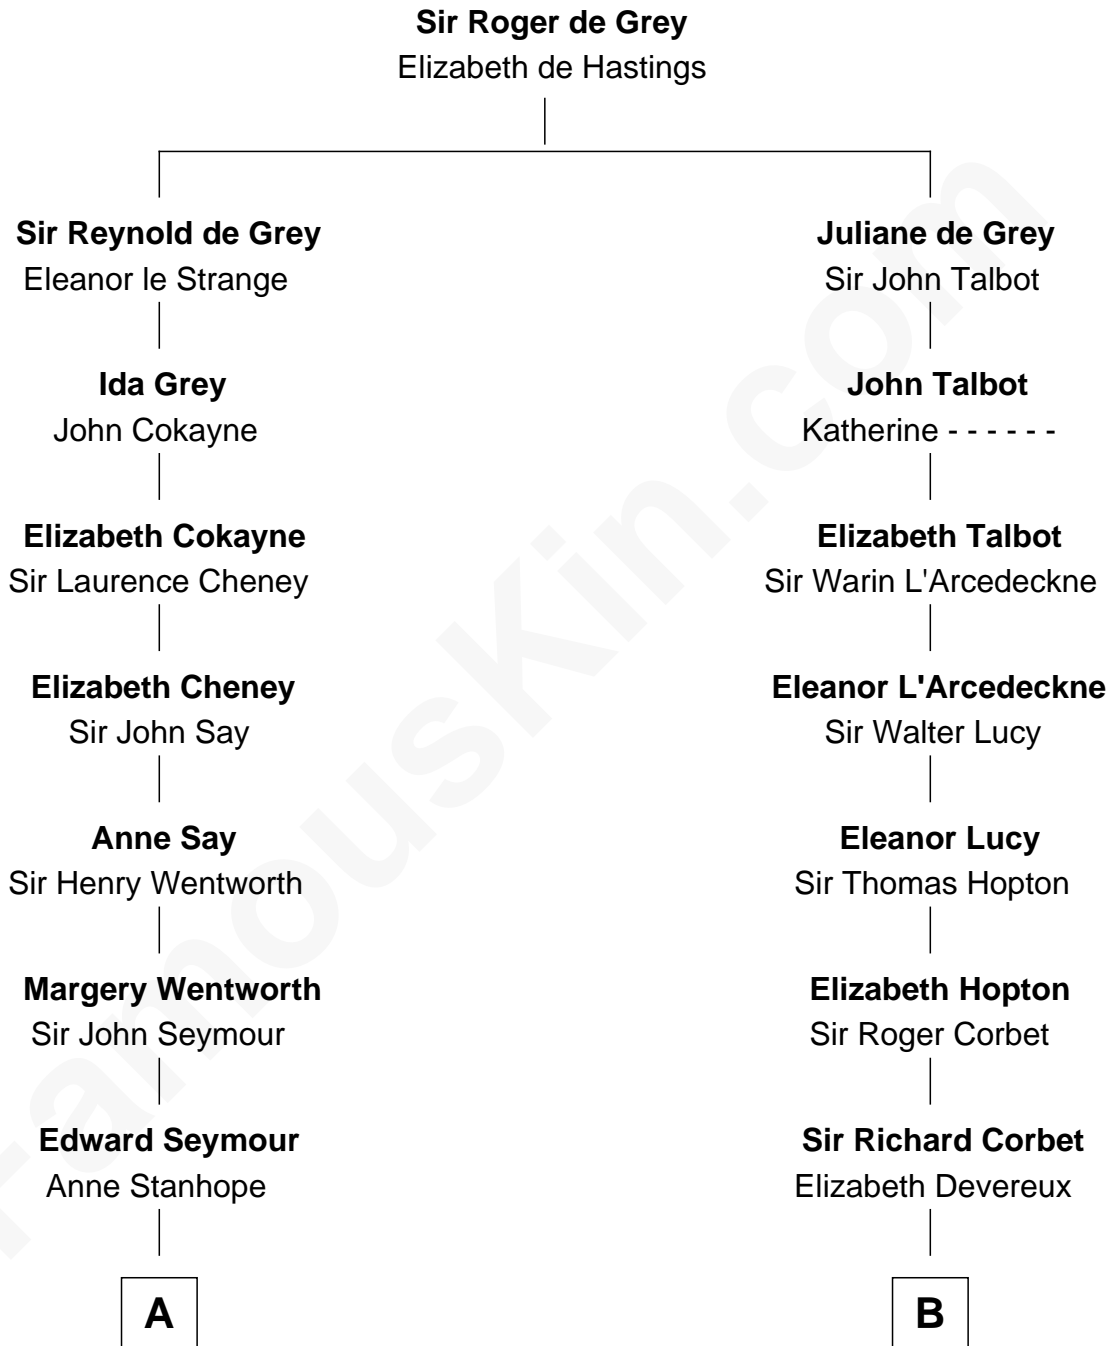

FamousKin.com

Relationship Chart of

Lt. Gen. James Brudenell

Leader of the "Charge of the Light Brigade"

15th cousin 3 times removed of

James Russell Lowell

American "Fireside" Poet

C