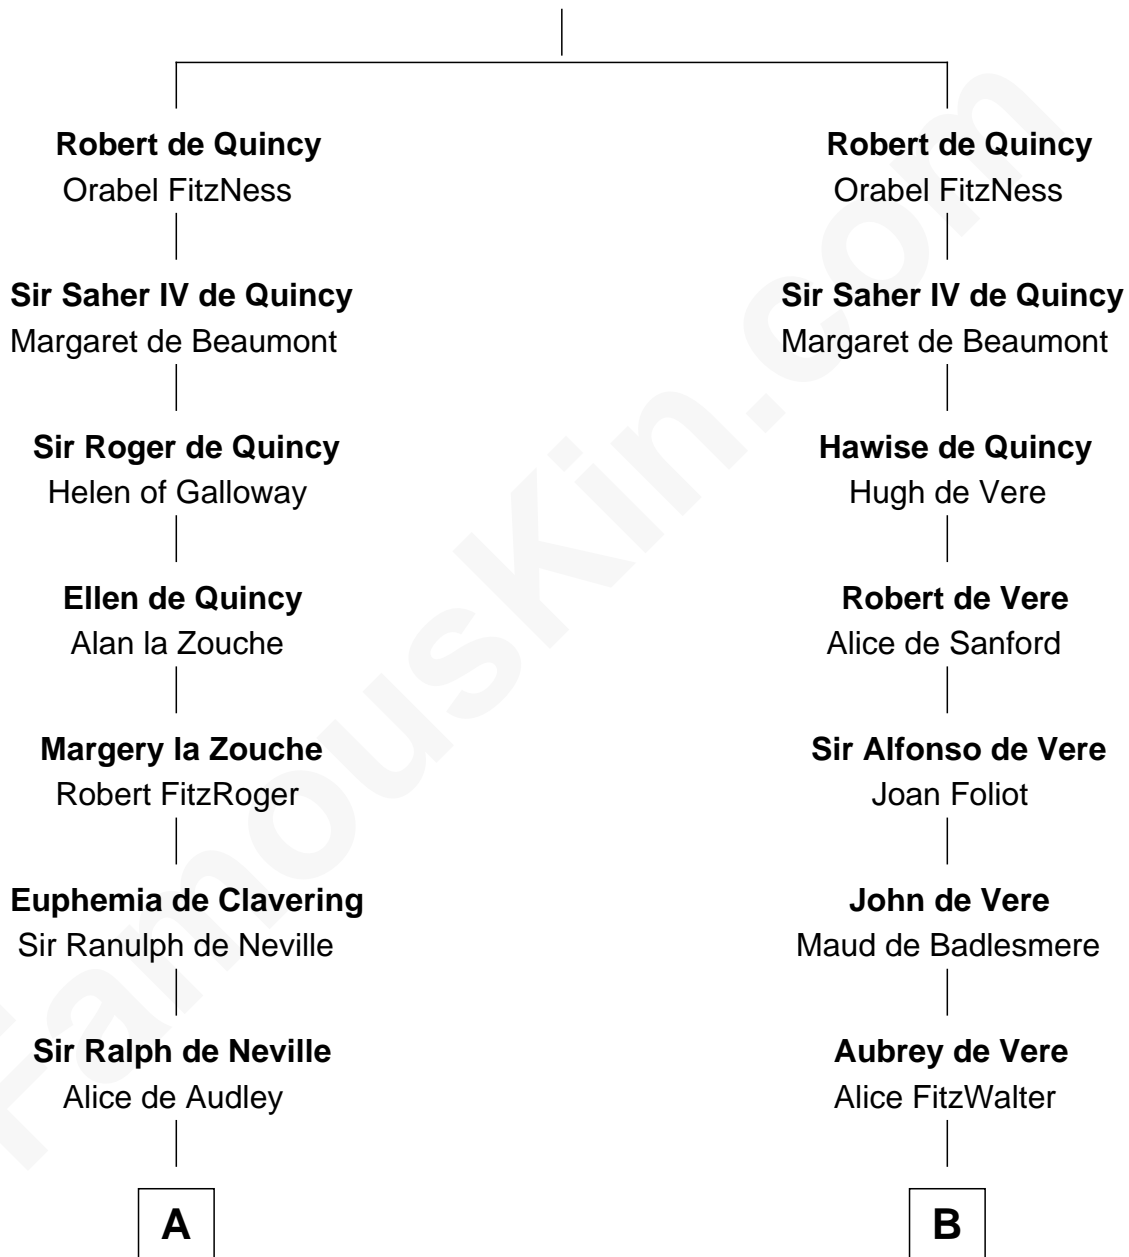

Saheer I de Quincy

Maud de St. Liz