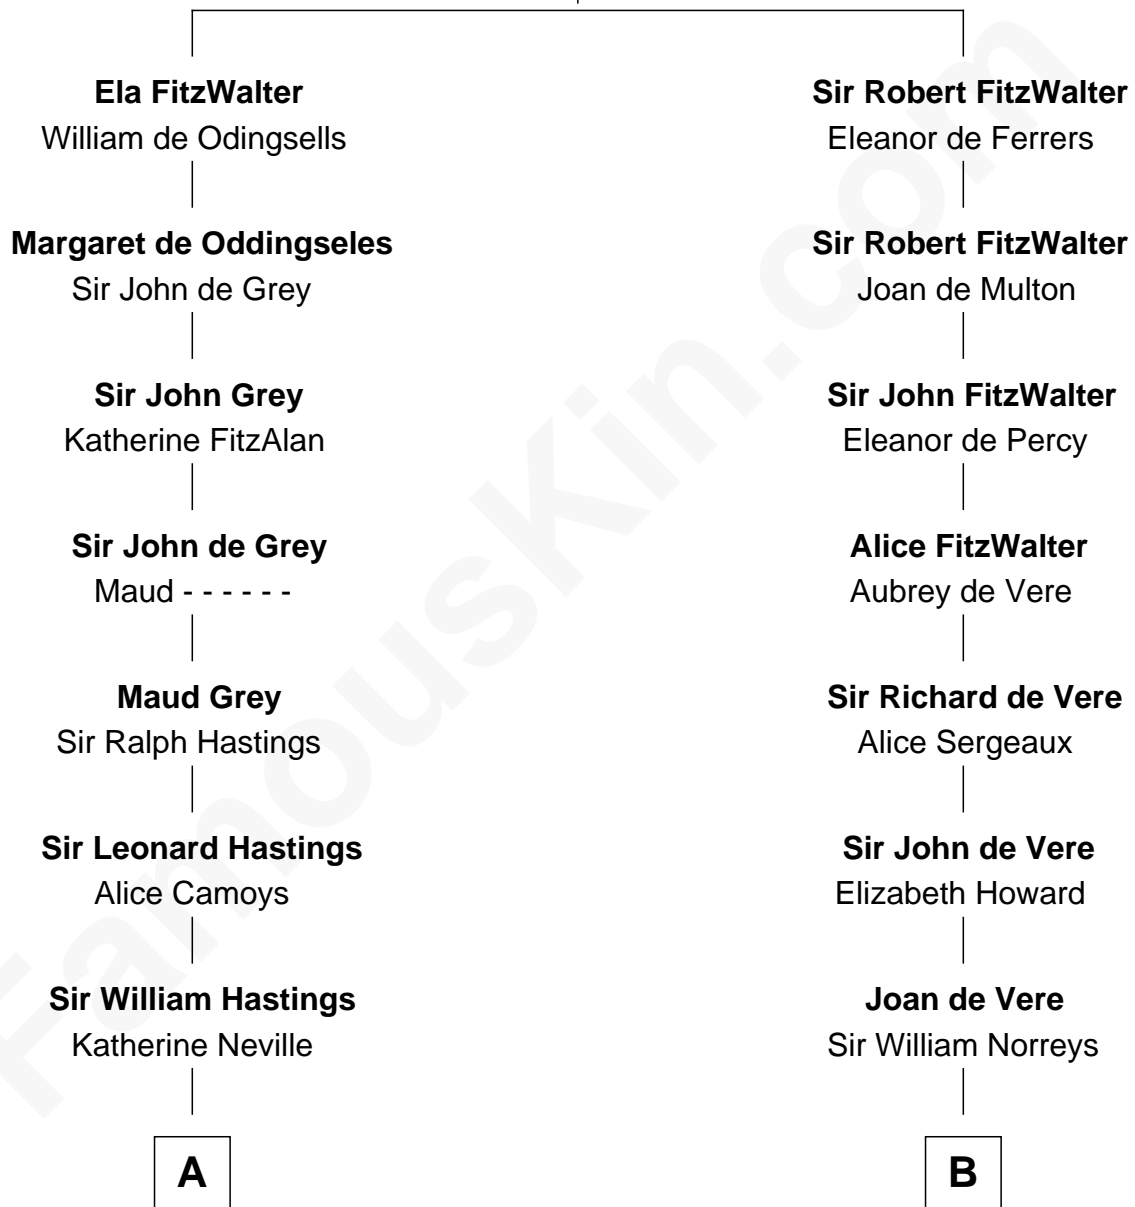

FamousKin.com Relationship Chart of

Lt. Gen. James Brudenell

Leader of the "Charge of the Light Brigade"

18th cousin of

James Russell Lowell

American "Fireside" Poet

Sir Walter FitzRobert

Ida Longespee

C

Robert Brudenell
Penelope Anne Cooke

Lt. Gen. James Brudenell
Charge of the Light Brigade Leader

D

Rev. Charles Lowell
Harriet Brackett Spence

James Russell Lowell
American "Fireside" Poet

FamousKin.com