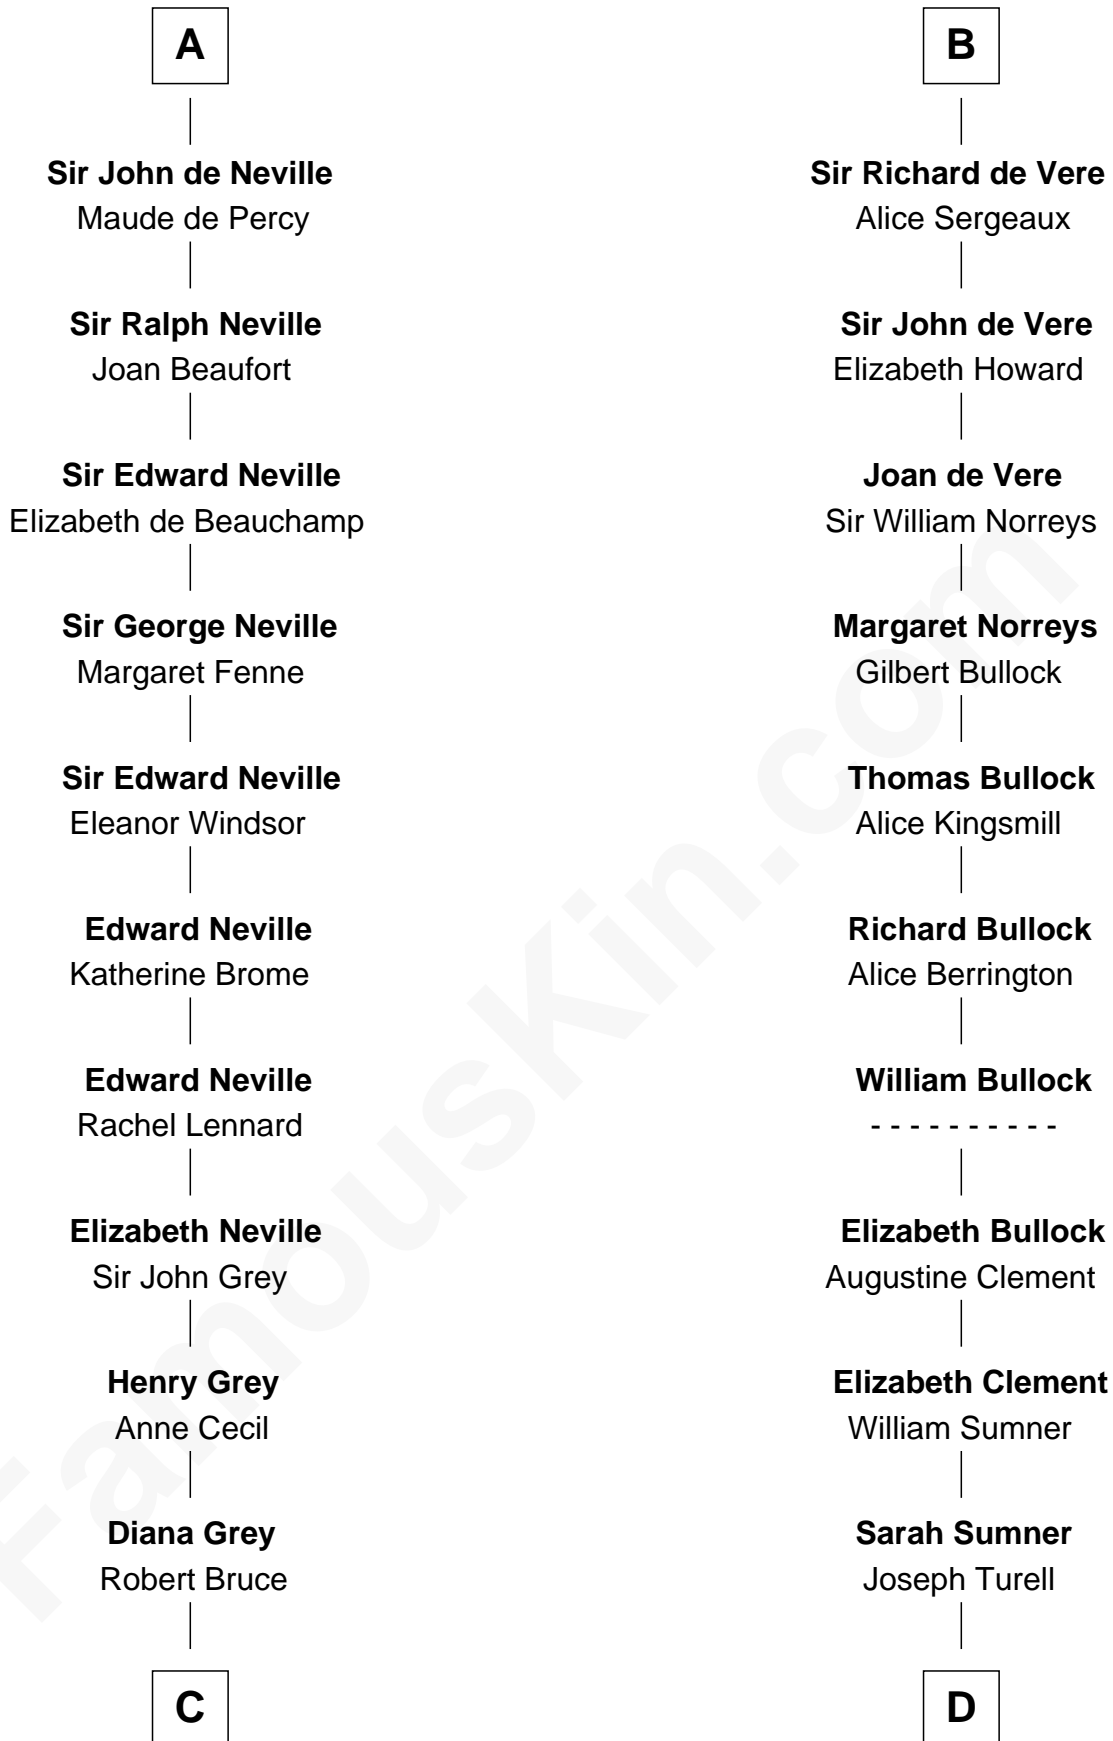

## Relationship Chart of

**Lt. Gen. James Brudenell**

*Leader of the "Charge of the Light Brigade"*

21st cousin of

**James Russell Lowell**

*American "Fireside" Poet*

**Hugh de Grantmesnil**

**C**

**Thomas Bruce**  
Elizabeth Seymour

**Elizabeth Bruce**  
George Brudenell

**Robert Brudenell**  
Anne Bishopp

**Robert Brudenell**  
Penelope Anne Cooke

**Lt. Gen. James Brudenell**  
*Charge of the Light Brigade Leader*