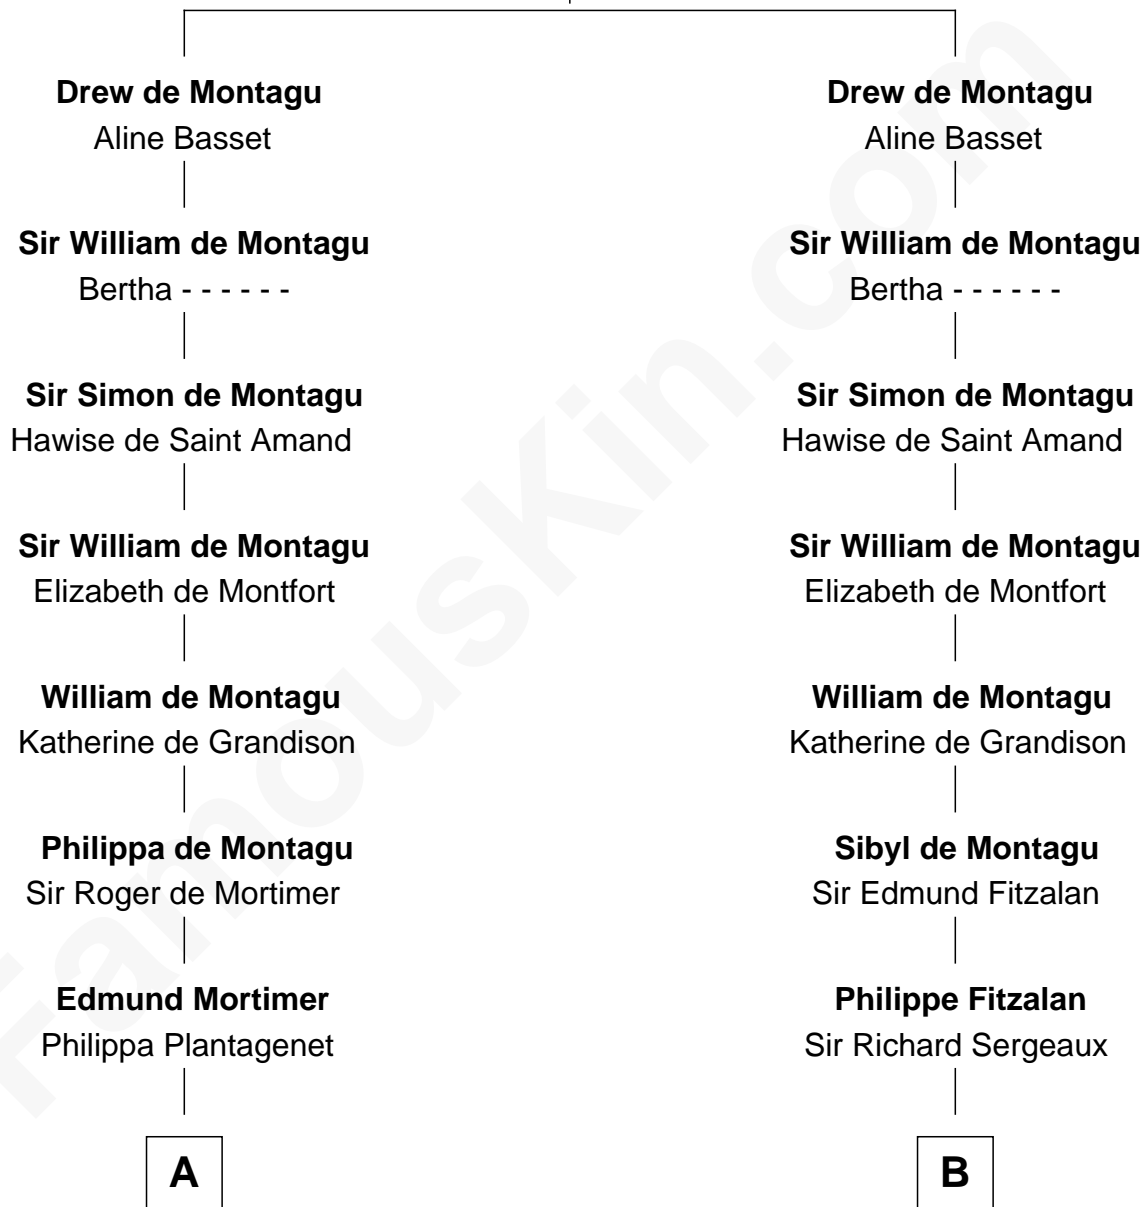

## Relationship Chart of

**Lt. Gen. James Brudenell**

*Leader of the "Charge of the Light Brigade"*

21st cousin of

**James Russell Lowell**

*American "Fireside" Poet*

**Sir William de Montagu**

Isabel - - - - -

**C**

**Elizabeth Seymour**

Thomas Bruce

**Elizabeth Bruce**

George Brudenell

**Robert Brudenell**

Anne Bishopp

**Robert Brudenell**