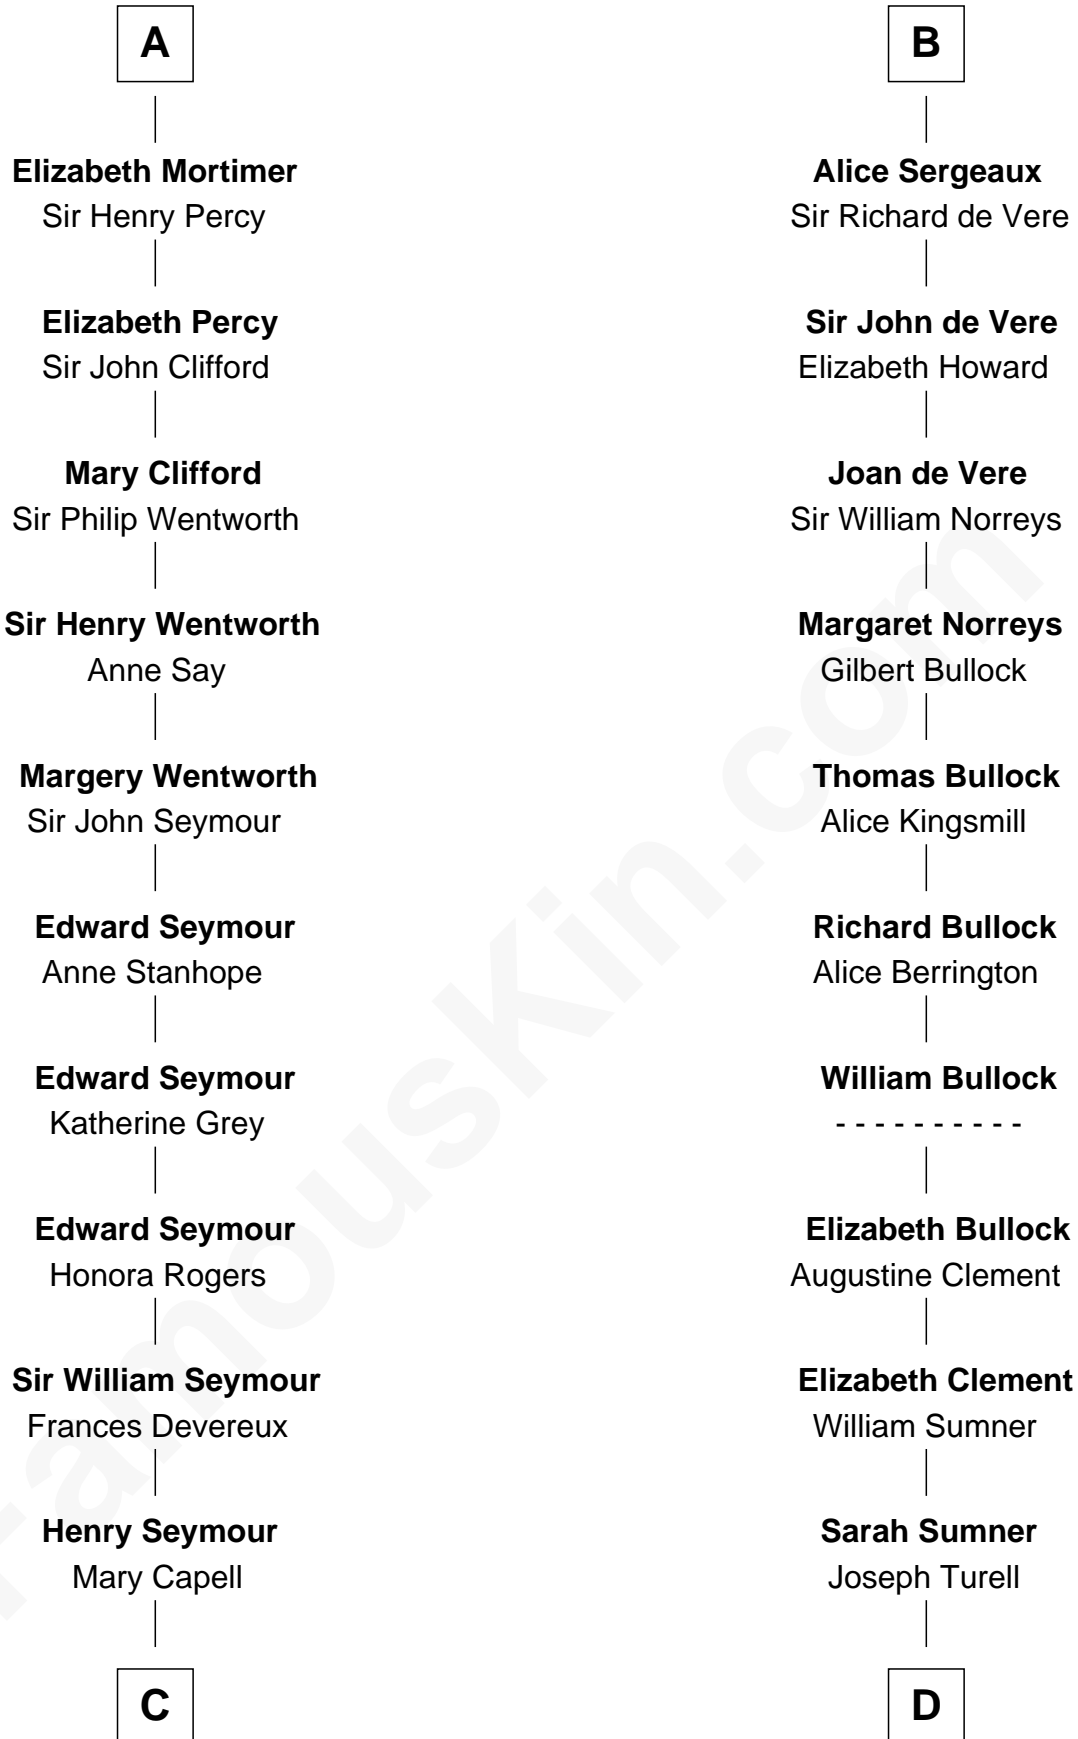

## Relationship Chart of

**Lt. Gen. James Brudenell**

*Leader of the "Charge of the Light Brigade"*

21st cousin of

**James Russell Lowell**

*American "Fireside" Poet*

**Sir William de Montagu**

Isabel - - - - -

**C**

**Elizabeth Seymour**

Thomas Bruce

**Elizabeth Bruce**

George Brudenell

**Robert Brudenell**

Anne Bishopp

**Robert Brudenell**