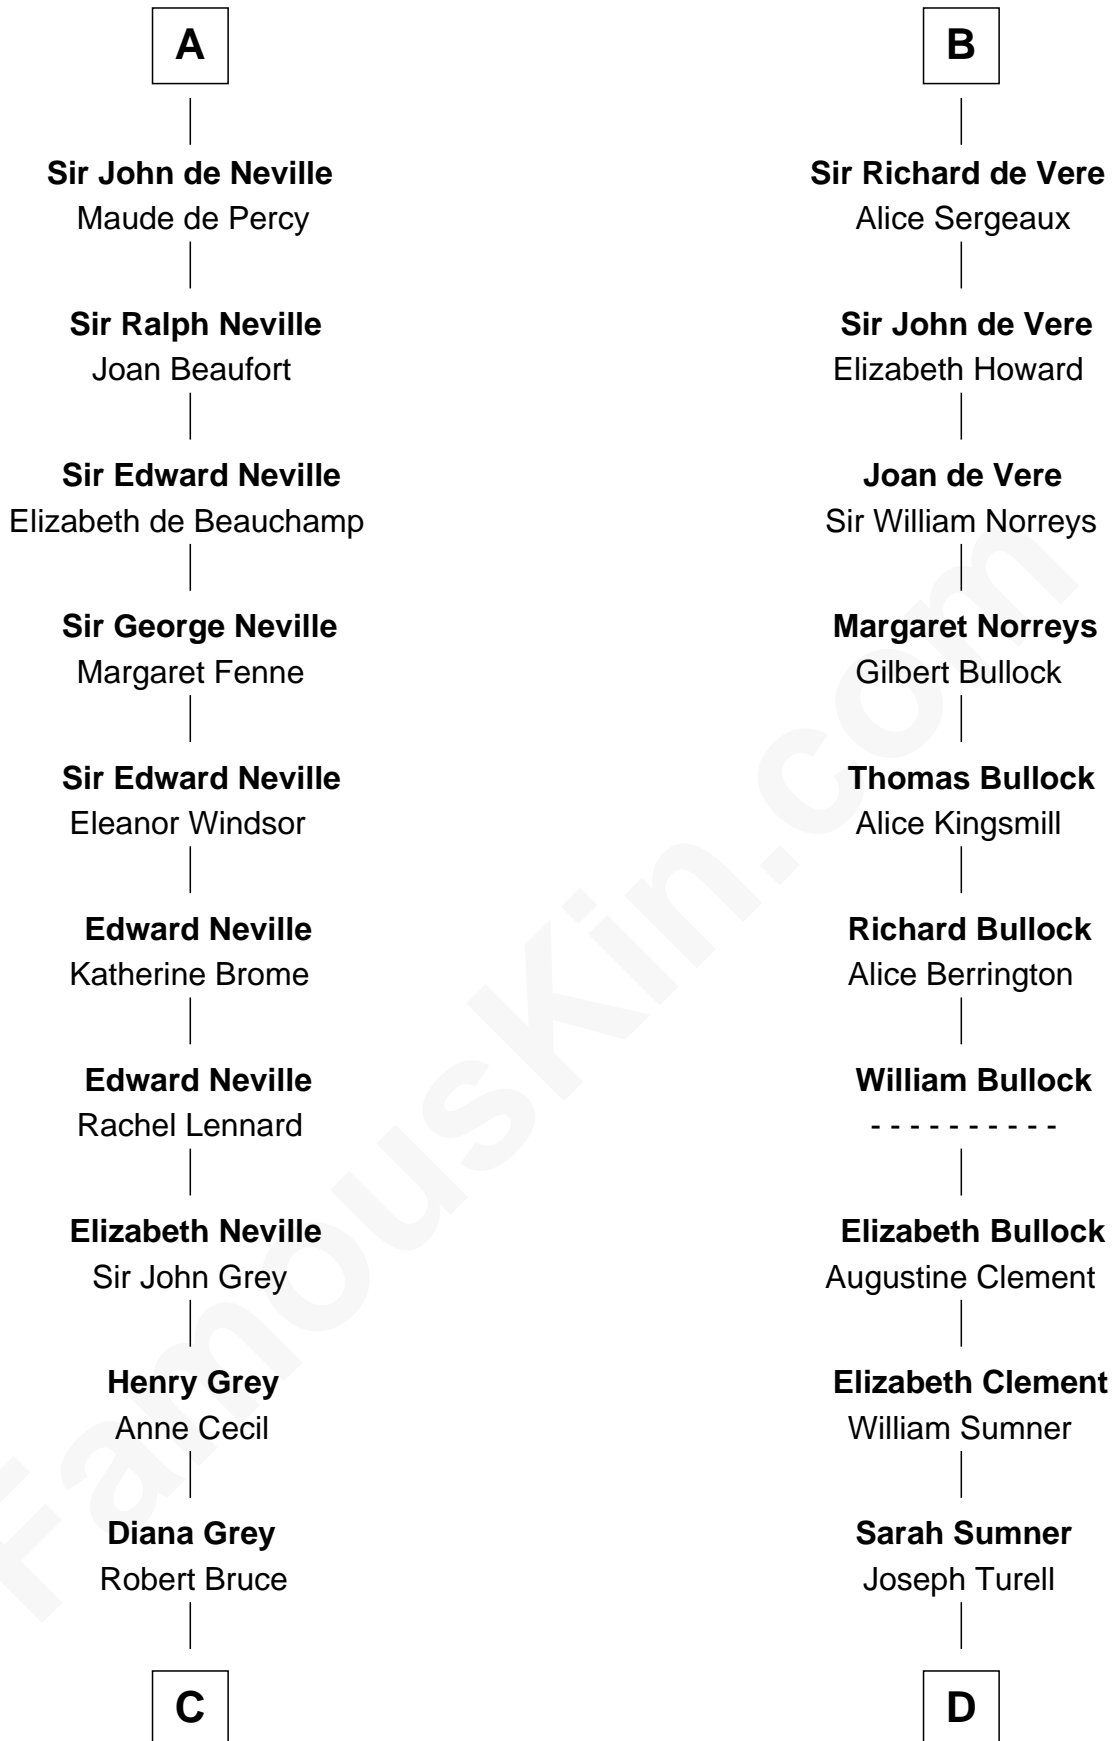

FamousKin.com

Relationship Chart of

Lt. Gen. James Brudenell

Leader of the "Charge of the Light Brigade"

21st cousin of

James Russell Lowell

American "Fireside" Poet

Aubrey de Vere

Alice Fitzrichard de Clare

C

Thomas Bruce
Elizabeth Seymour

Elizabeth Bruce
George Brudenell

Robert Brudenell
Anne Bishopp

Robert Brudenell
Penelope Anne Cooke

Lt. Gen. James Brudenell
Charge of the Light Brigade Leader