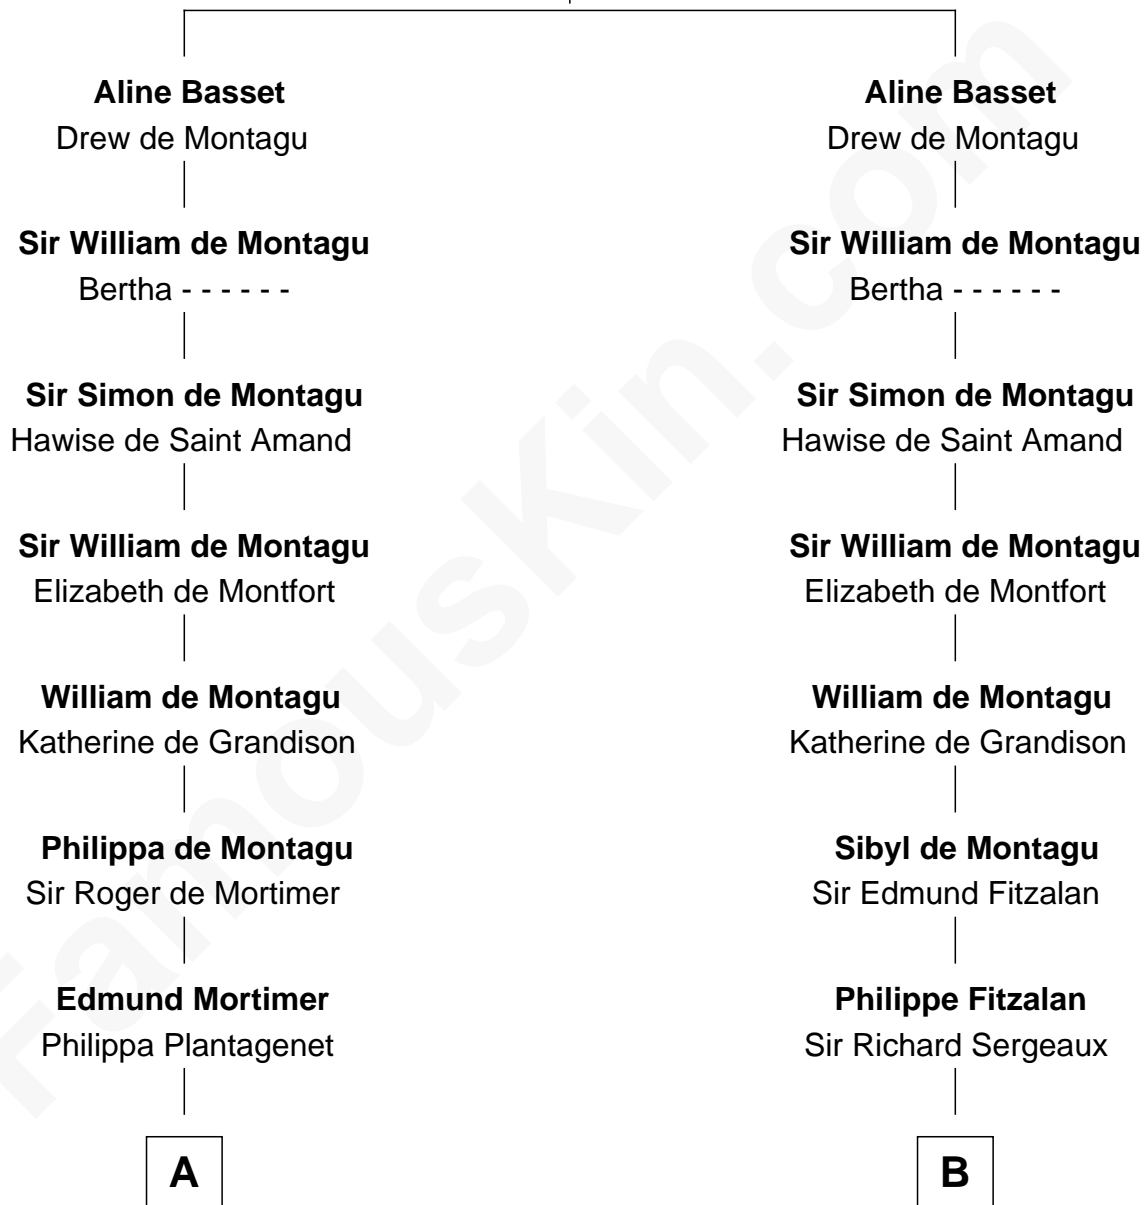

FamousKin.com

Relationship Chart of

Lt. Gen. James Brudenell

Leader of the "Charge of the Light Brigade"

21st cousin of

James Russell Lowell

American "Fireside" Poet

Sir Alan Basset

Aline de Gay

C

Elizabeth Seymour

Thomas Bruce

Elizabeth Bruce

George Brudenell

Robert Brudenell

Anne Bishopp