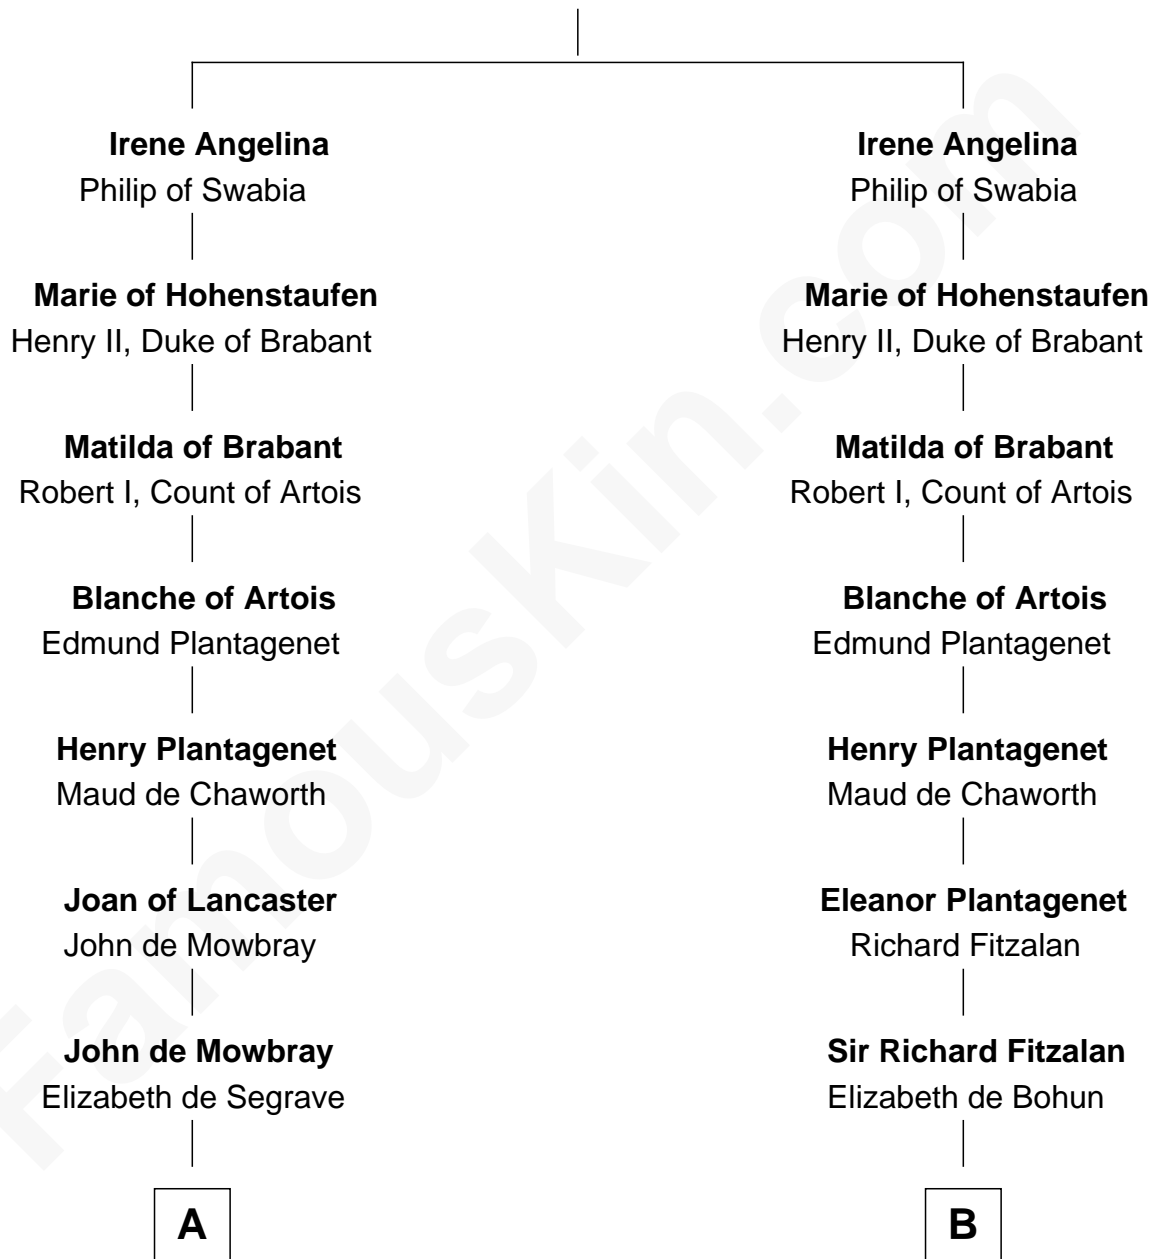

FamousKin.com

Relationship Chart of

Lt. Gen. James Brudenell

Leader of the "Charge of the Light Brigade"

18th cousin 2 times removed of

Richard Henry Lee

Signer of the Declaration of Independence

Isaac II Angelos

C

Anne Boscawen
Sir Cecil Bishopp

Anne Bishopp
Robert Brudenell

Robert Brudenell
Penelope Anne Cooke

Lt. Gen. James Brudenell
Charge of the Light Brigade Leader

D

Gov. Thomas Lee
Hannah Ludwell

Richard Henry Lee
Signer of Declaration of Independence