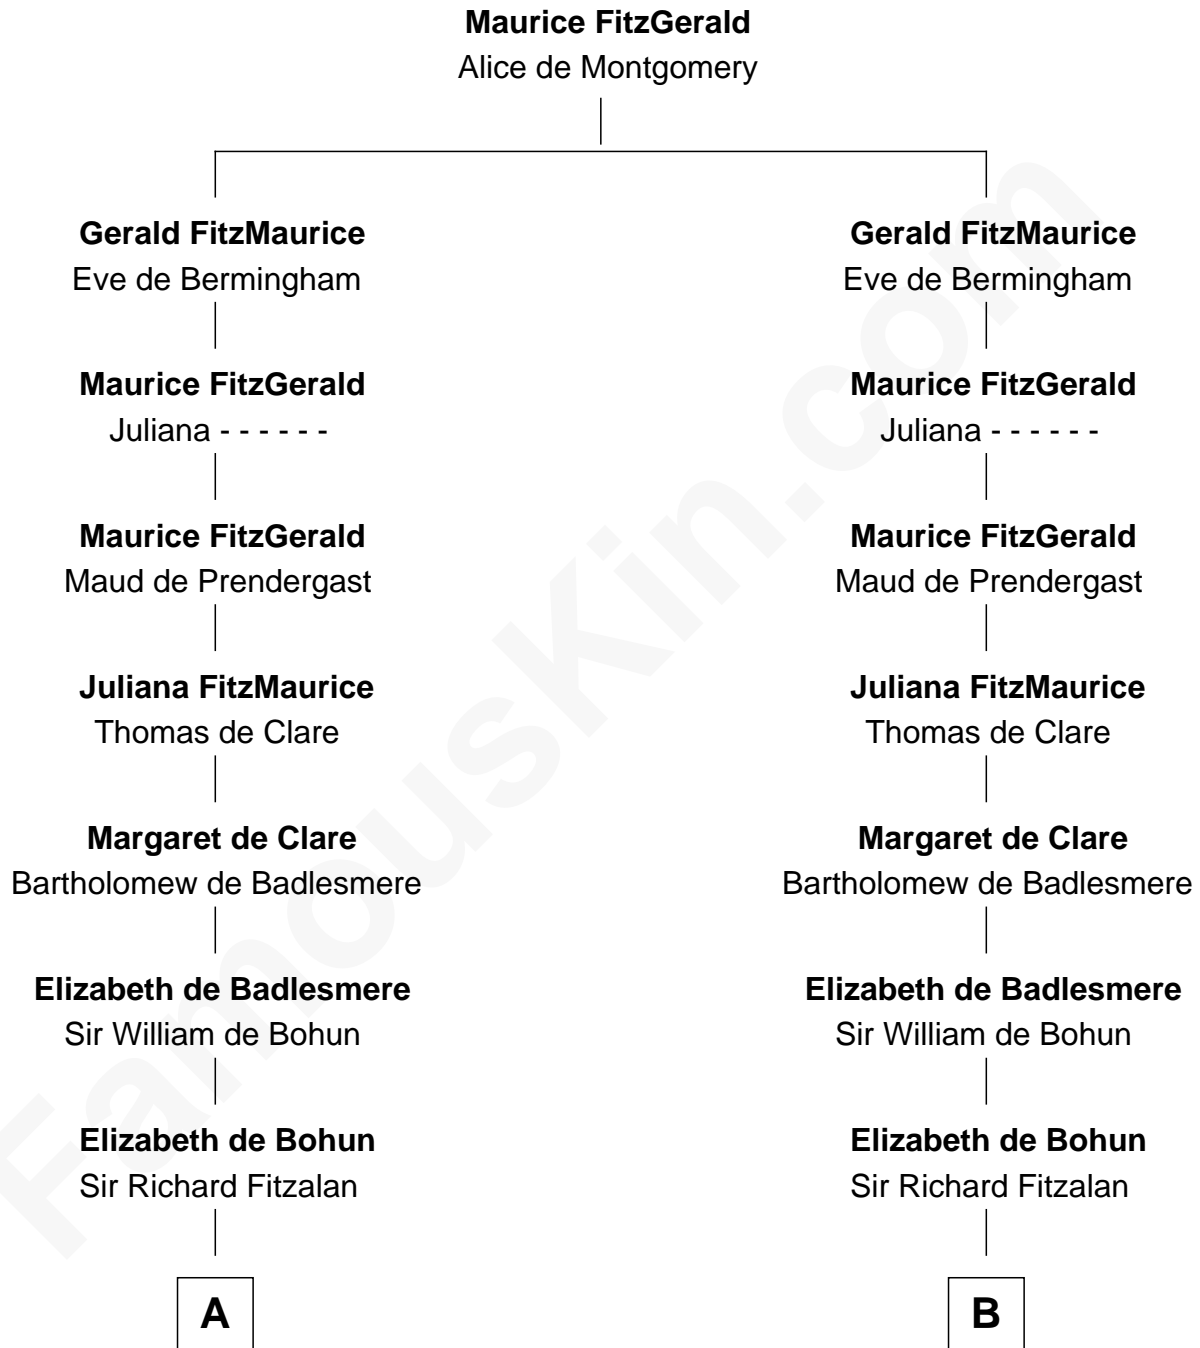

## Relationship Chart of

**Lt. Gen. James Brudenell**

*Leader of the "Charge of the Light Brigade"*

18th cousin 2 times removed of

**Richard Henry Lee**

*Signer of the Declaration of Independence*

**C**

**Anne Boscawen**  
Sir Cecil Bishopp

**Anne Bishopp**  
Robert Brudenell

**Robert Brudenell**  
Penelope Anne Cooke

**Lt. Gen. James Brudenell**  
*Charge of the Light Brigade Leader*

**D**

**Gov. Thomas Lee**  
Hannah Ludwell

**Richard Henry Lee**  
*Signer of Declaration of Independence*