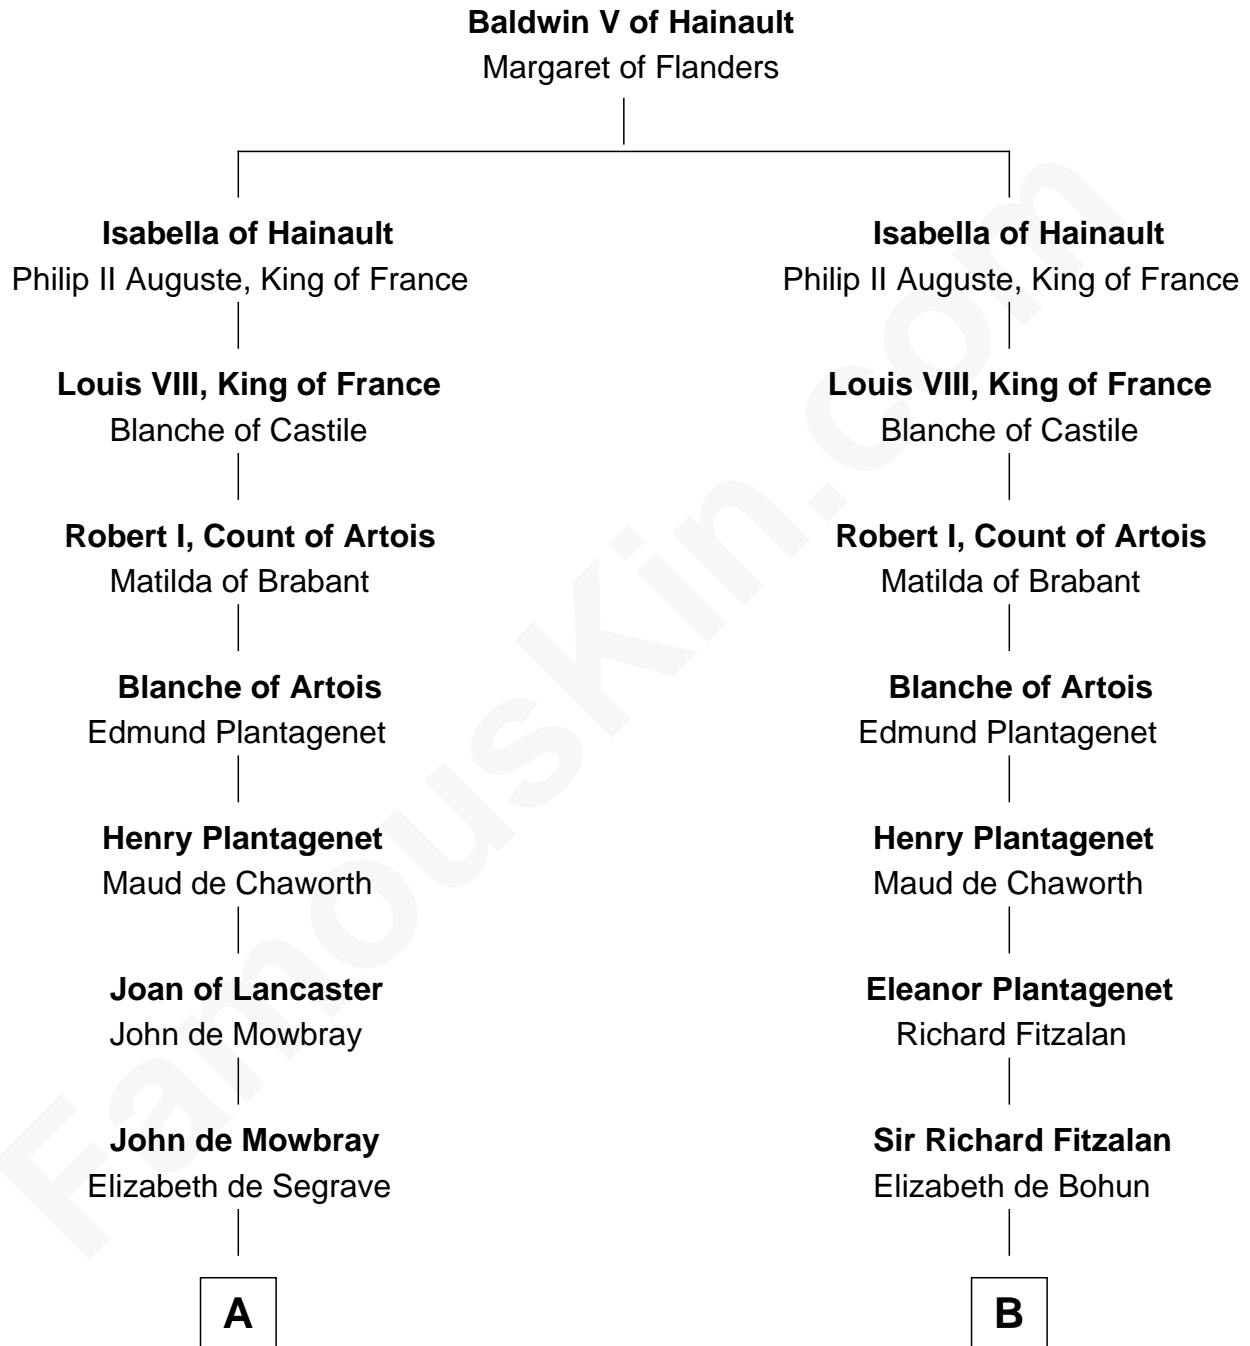

FamousKin.com

Relationship Chart of

Lt. Gen. James Brudenell

Leader of the "Charge of the Light Brigade"

18th cousin 2 times removed of

Richard Henry Lee

Signer of the Declaration of Independence

C

Anne Boscawen
Sir Cecil Bishopp

Anne Bishopp
Robert Brudenell

Robert Brudenell
Penelope Anne Cooke

Lt. Gen. James Brudenell
Charge of the Light Brigade Leader

D

Gov. Thomas Lee
Hannah Ludwell

Richard Henry Lee
Signer of Declaration of Independence