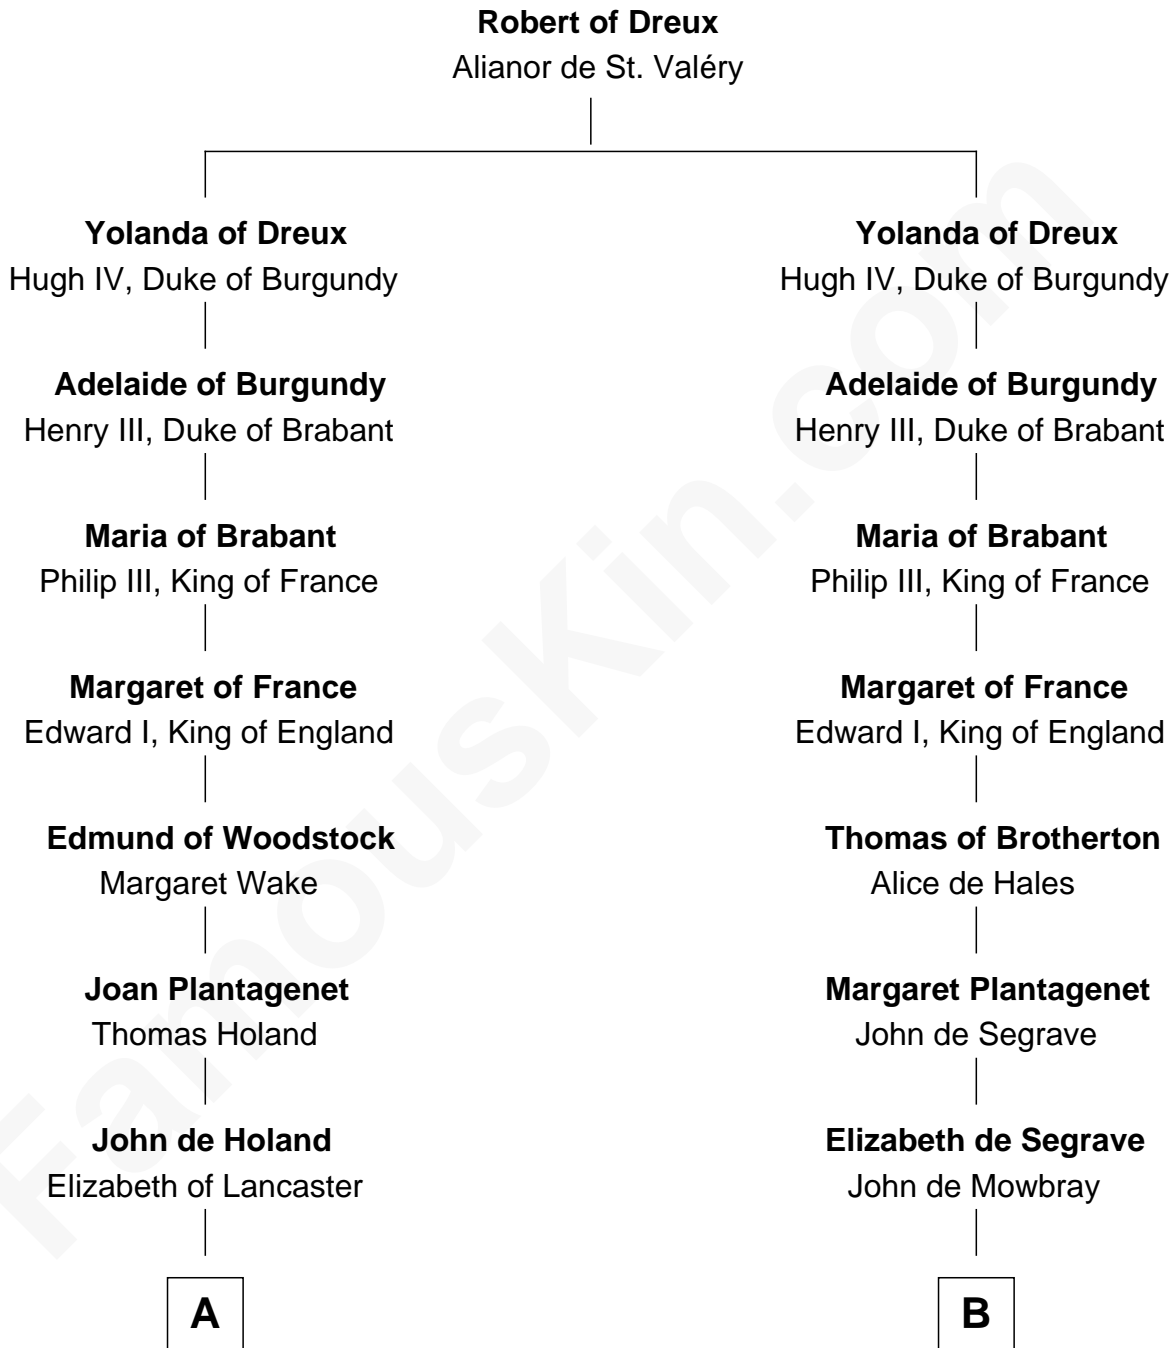

FamousKin.com

Relationship Chart of

Lt. Gen. James Brudenell

Leader of the "Charge of the Light Brigade"

12th cousin 8 times removed of

Anne Boleyn

2nd Wife of King Henry VIII

C

—
Sir Cecil Bishopp

Anne Boscawen

—
Anne Bishopp

Robert Brudenell

—
Robert Brudenell

Penelope Anne Cooke

—
Lt. Gen. James Brudenell

Charge of the Light Brigade Leader