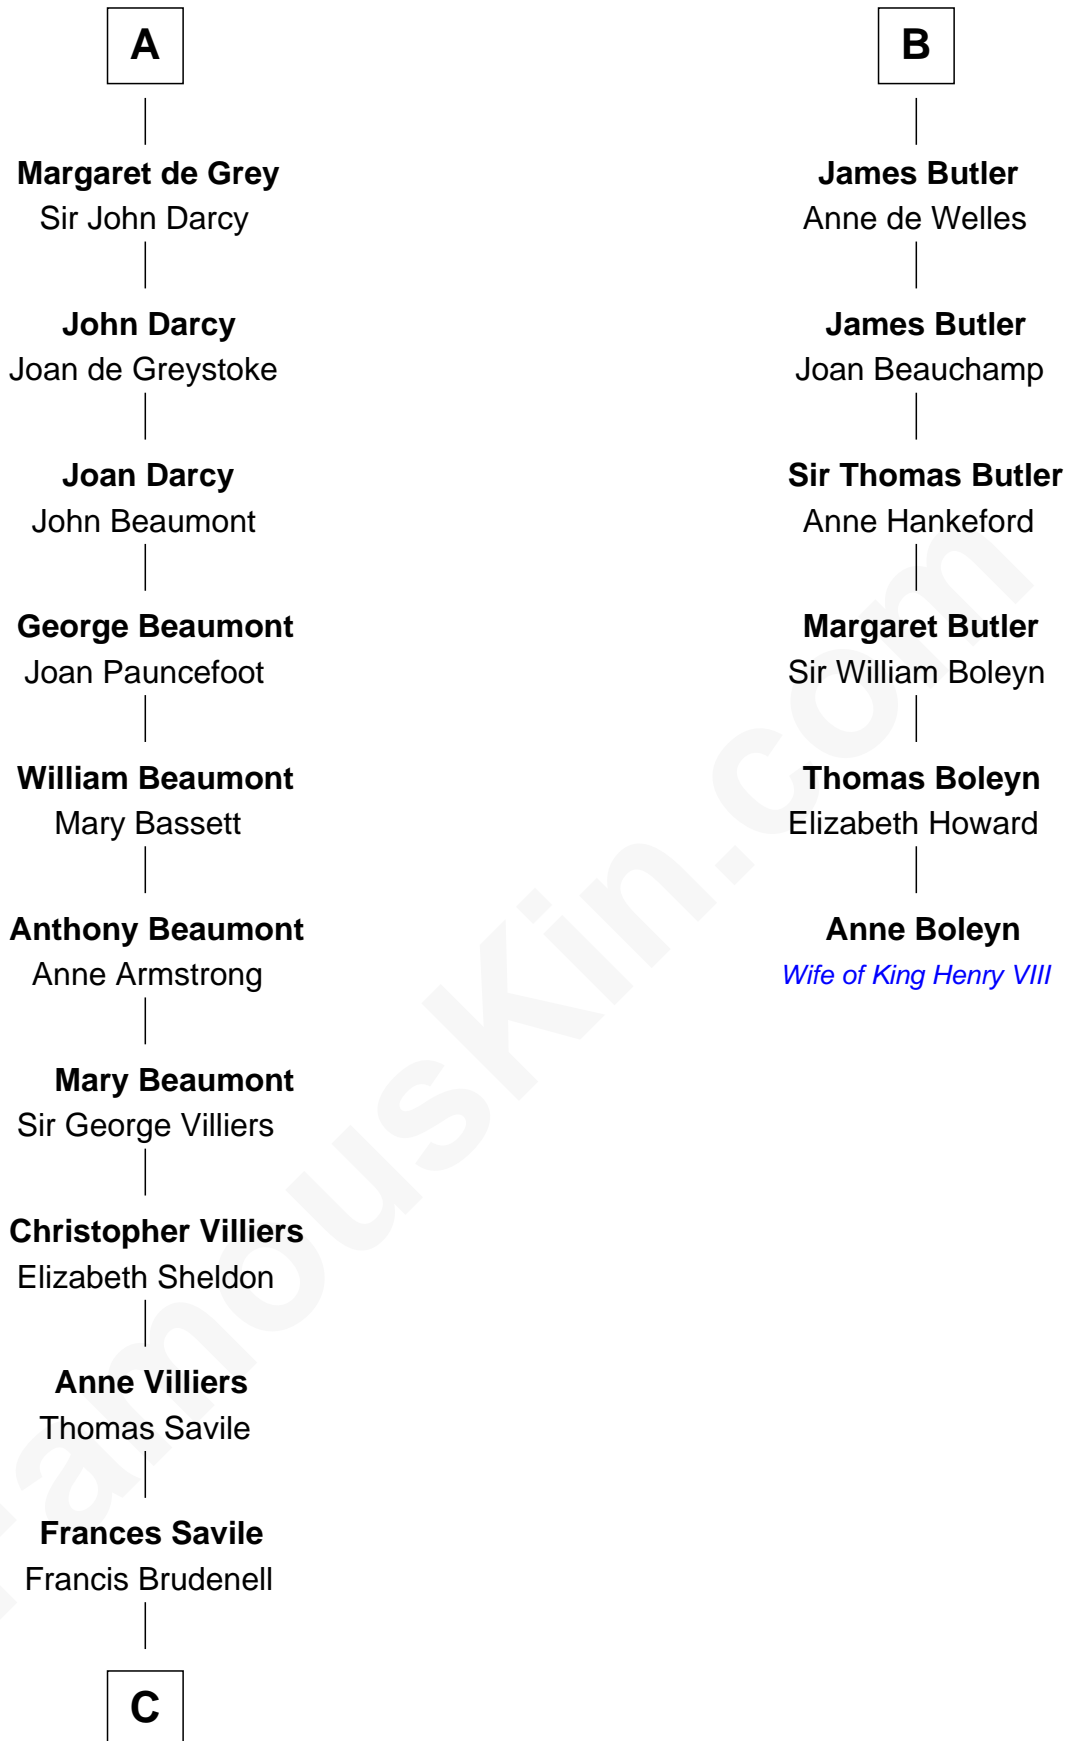

FamousKin.com

Relationship Chart of

Lt. Gen. James Brudenell

Leader of the "Charge of the Light Brigade"

12th cousin 8 times removed of

Anne Boleyn

2nd Wife of King Henry VIII

C

George Brudenell

Elizabeth Bruce

Robert Brudenell

Anne Bishopp

Robert Brudenell

Penelope Anne Cooke

Lt. Gen. James Brudenell

Charge of the Light Brigade Leader