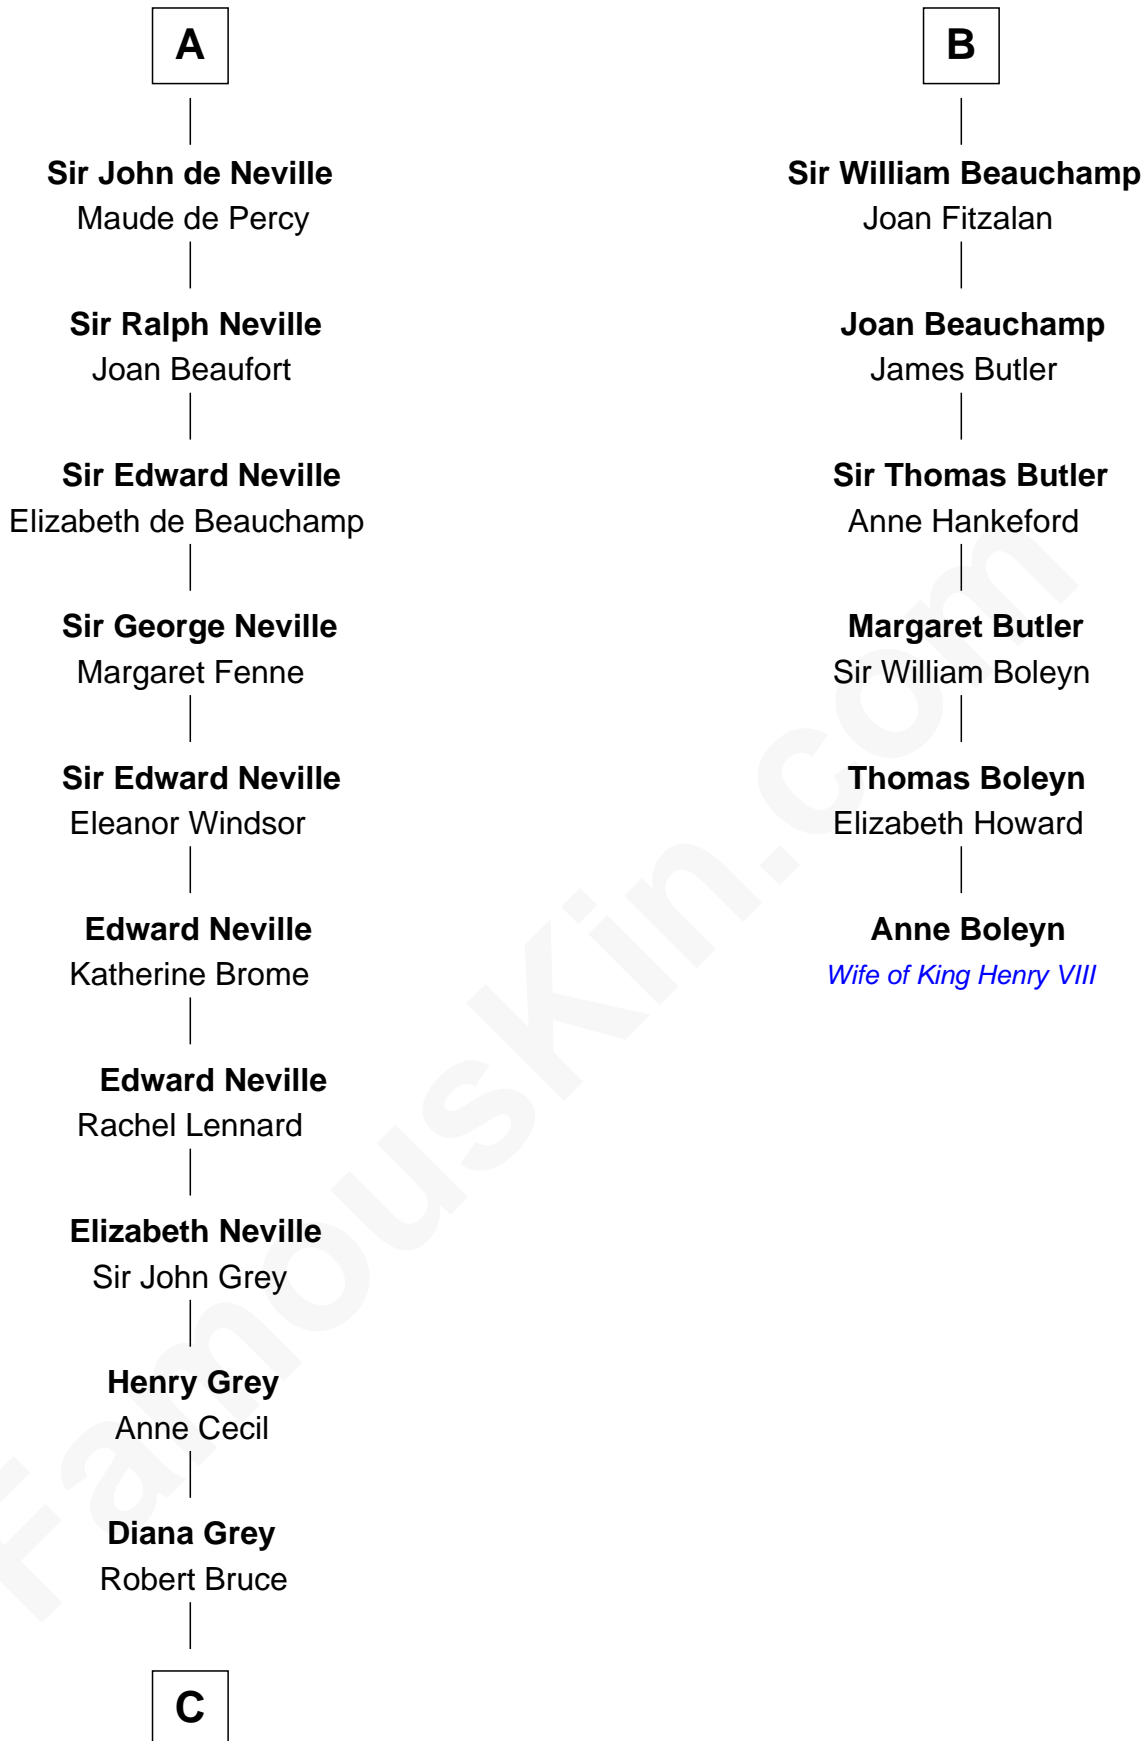

FamousKin.com

Relationship Chart of

Lt. Gen. James Brudenell

Leader of the "Charge of the Light Brigade"

12th cousin 9 times removed of

Anne Boleyn

2nd Wife of King Henry VIII

Gilbert Fitzgilbert de Clare

Isabel de Beaumont

C

—
Thomas Bruce
Elizabeth Seymour

—
Elizabeth Bruce
George Brudenell

—
Robert Brudenell
Anne Bishopp

—
Robert Brudenell
Penelope Anne Cooke

—
Lt. Gen. James Brudenell
Charge of the Light Brigade Leader