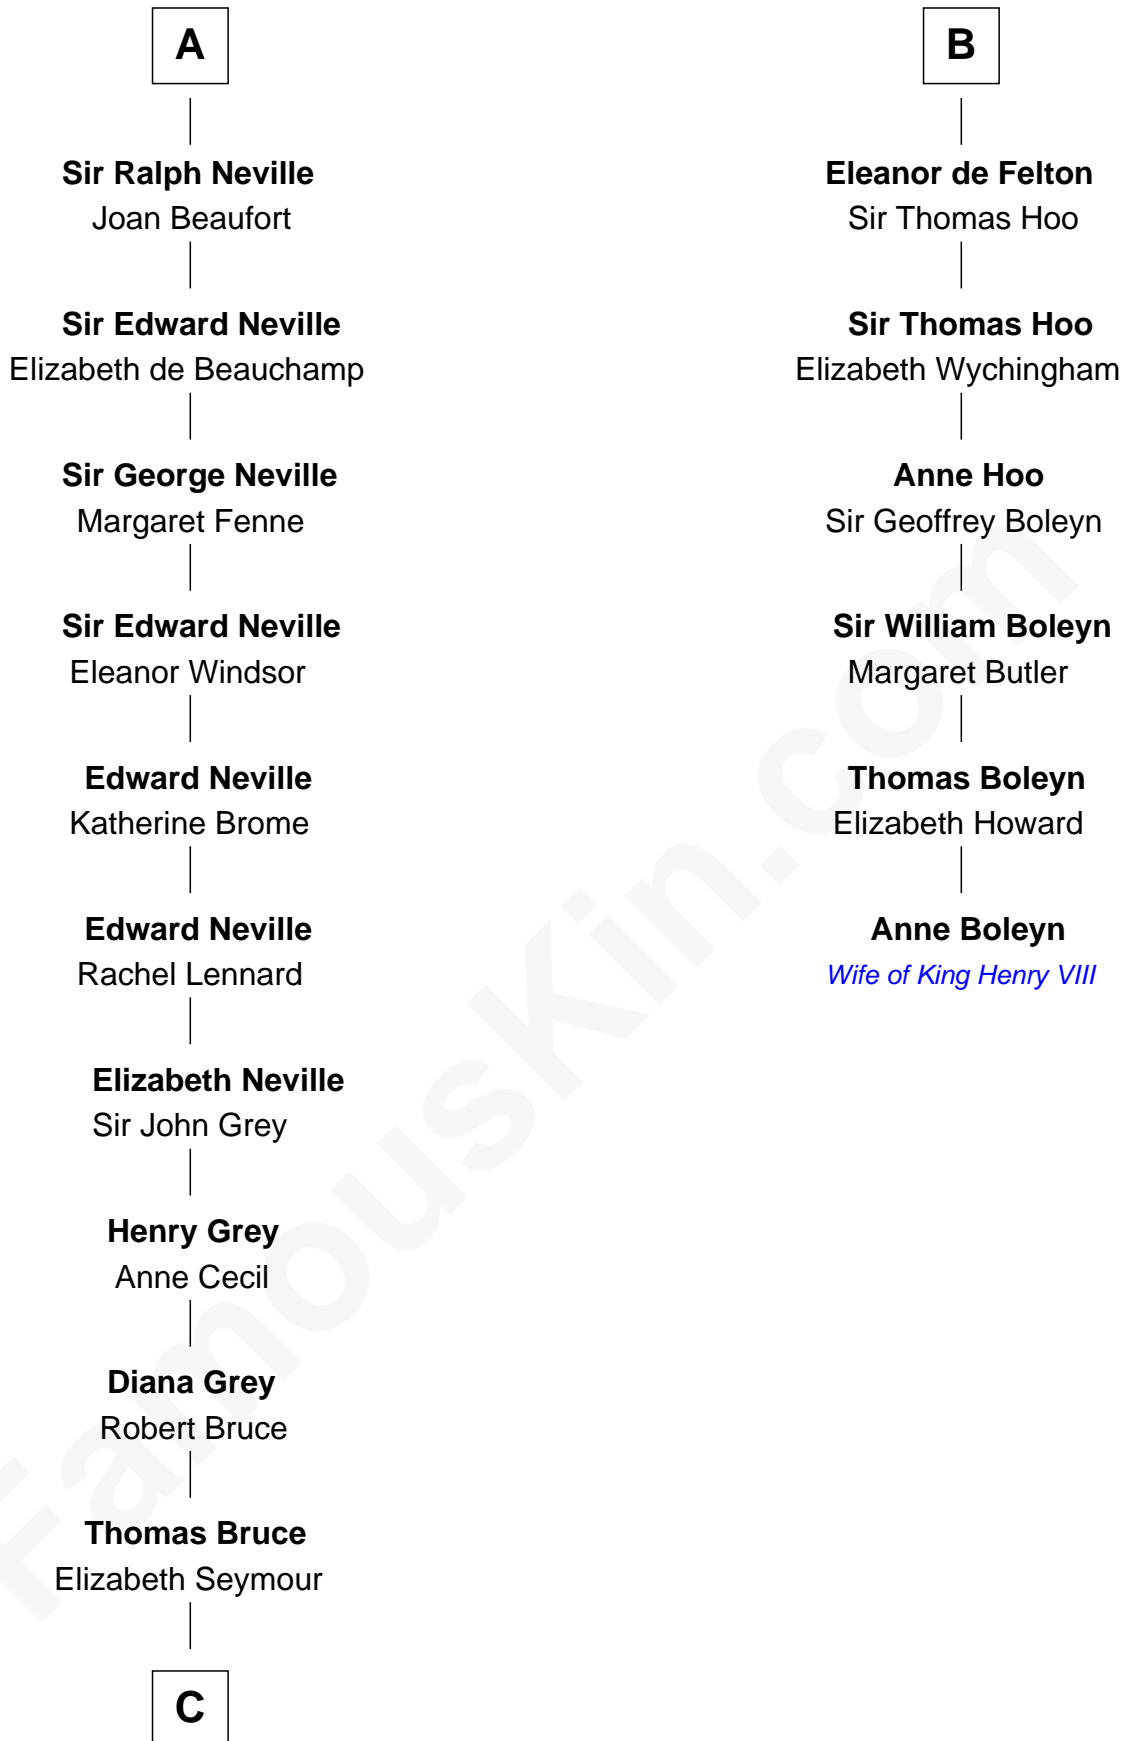

FamousKin.com Relationship Chart of

Lt. Gen. James Brudenell

Leader of the "Charge of the Light Brigade"

12th cousin 8 times removed of

Anne Boleyn

2nd Wife of King Henry VIII

Sir Ranulf de Gernons

Maud of Gloucester

C

—
Elizabeth Bruce
George Brudenell

—
Robert Brudenell
Anne Bishopp

—
Robert Brudenell
Penelope Anne Cooke

—
Lt. Gen. James Brudenell
Charge of the Light Brigade Leader

FamousKin.com