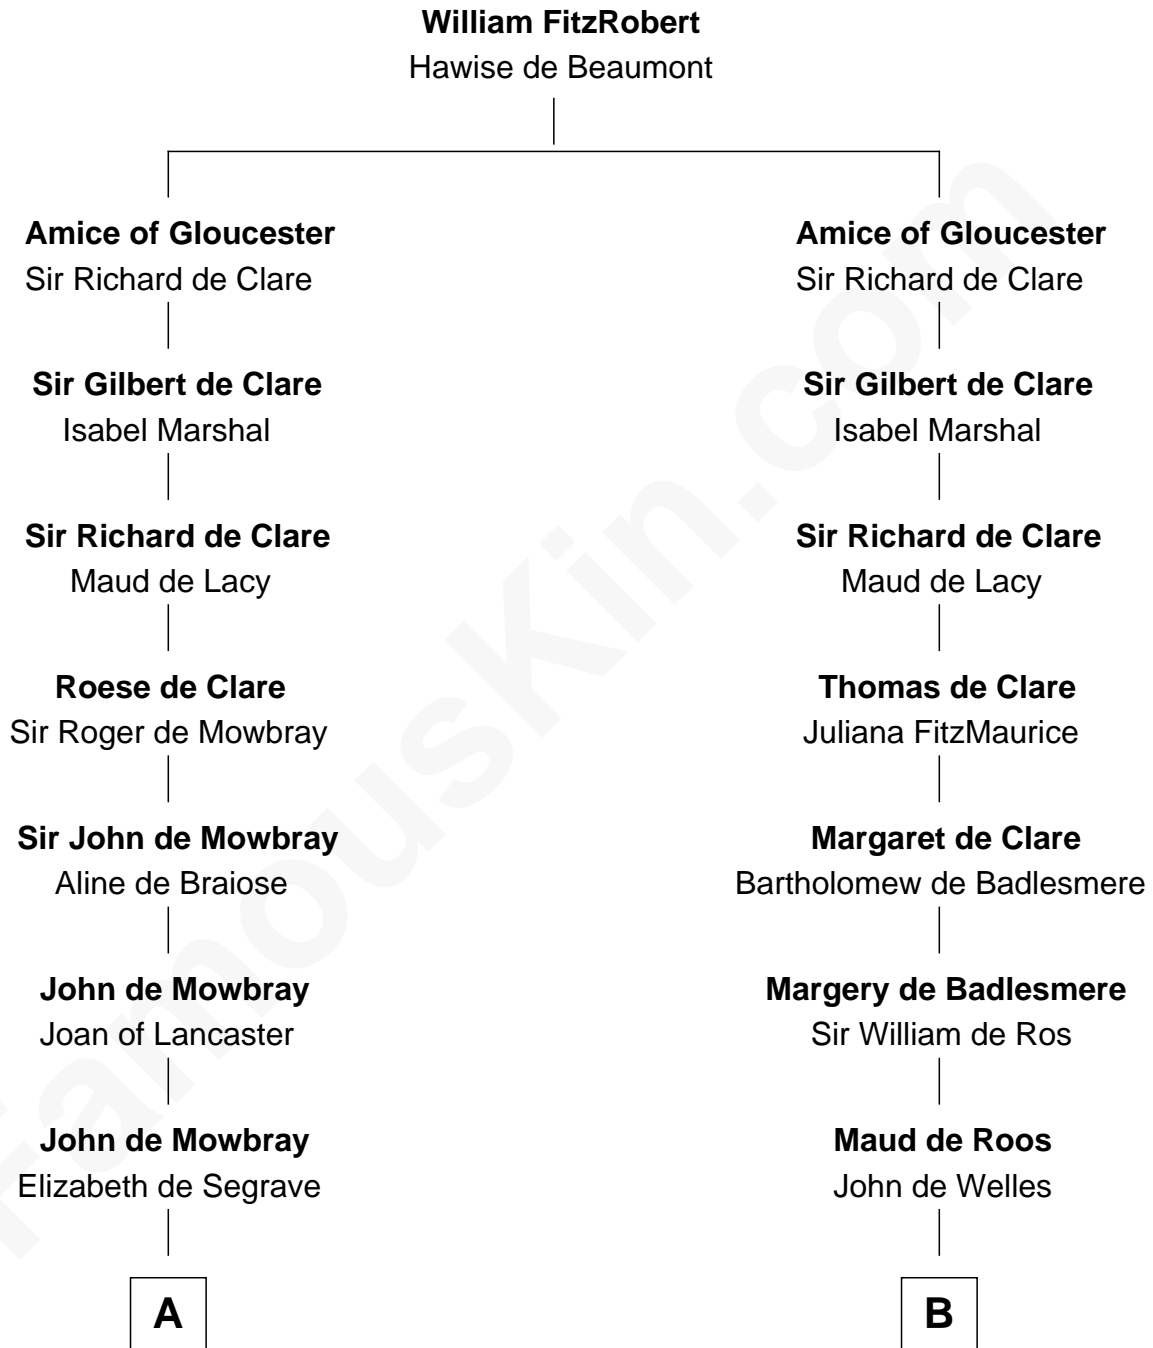

FamousKin.com Relationship Chart of

Lt. Gen. James Brudenell

Leader of the "Charge of the Light Brigade"

12th cousin 8 times removed of

Anne Boleyn

2nd Wife of King Henry VIII

C

—
Anne Boscawen

Sir Cecil Bishopp

—
Anne Bishopp

Robert Brudenell

—
Robert Brudenell

Penelope Anne Cooke

—
Lt. Gen. James Brudenell

Charge of the Light Brigade Leader

FamousKin.com