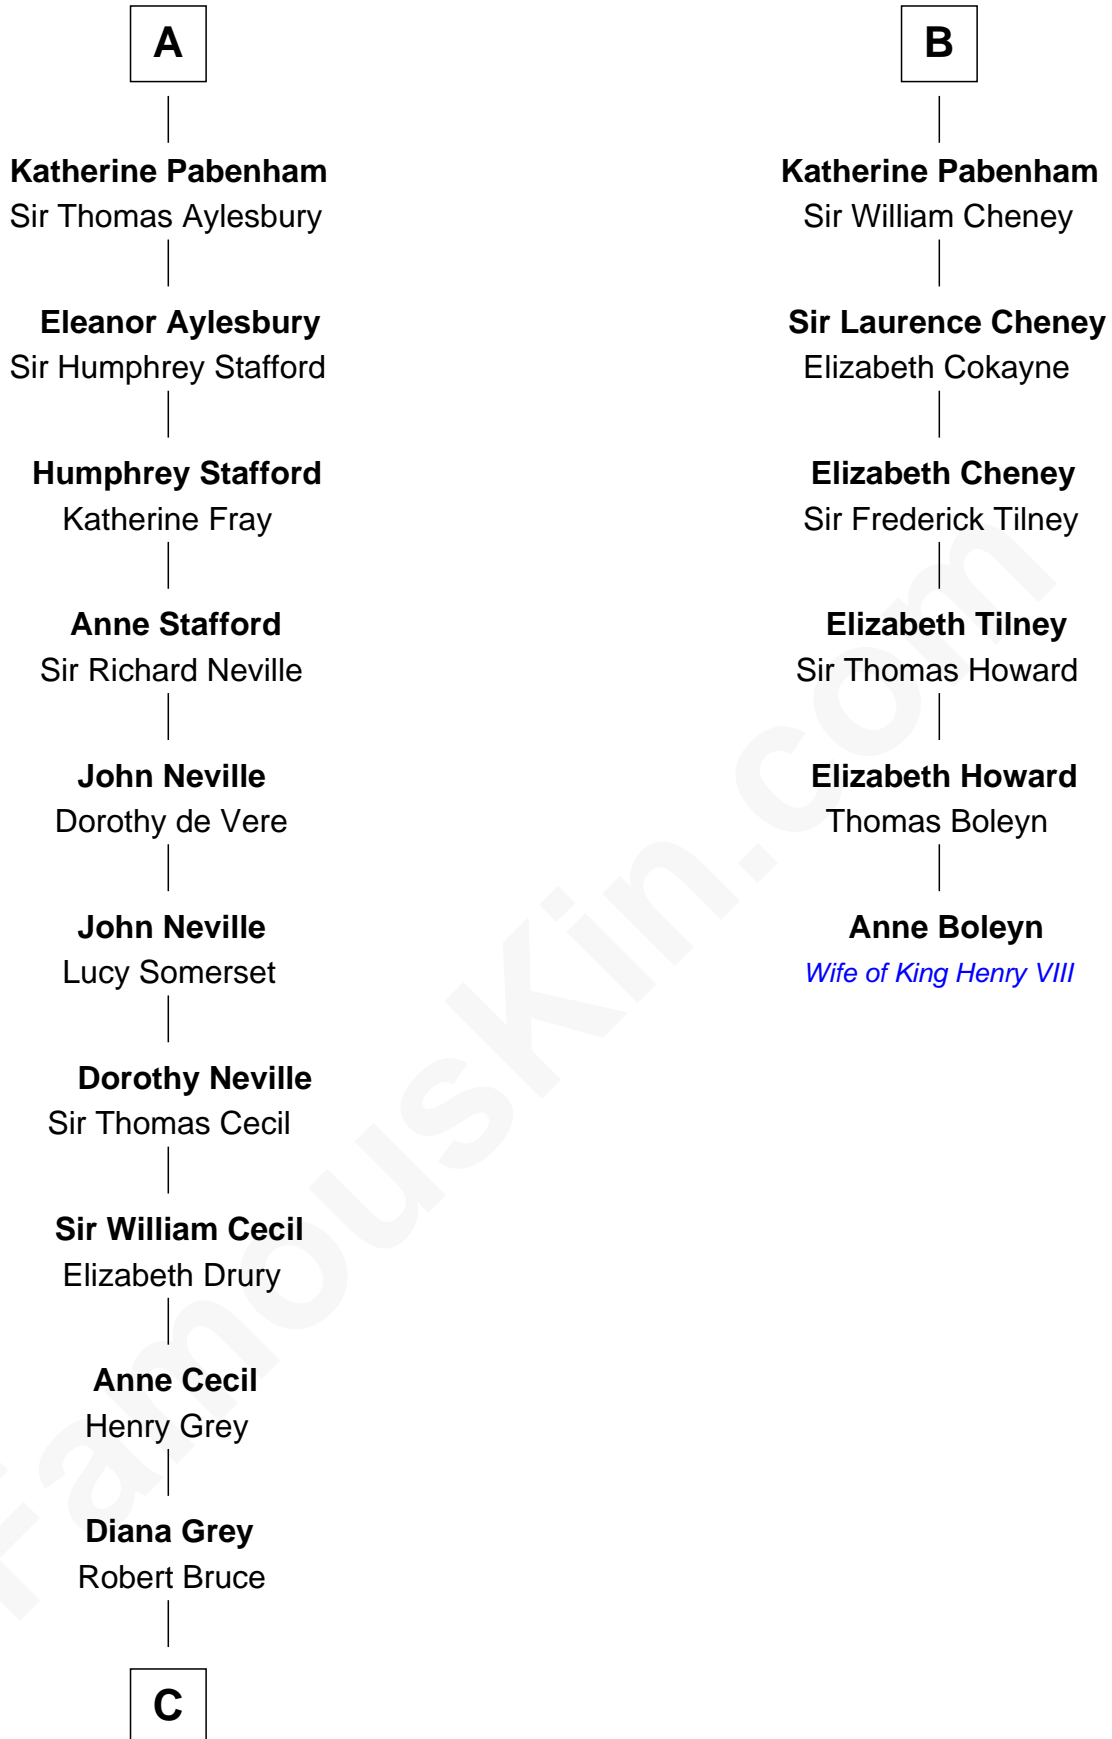

FamousKin.com

Relationship Chart of

Lt. Gen. James Brudenell

Leader of the "Charge of the Light Brigade"

12th cousin 9 times removed of

Anne Boleyn

2nd Wife of King Henry VIII

C

Thomas Bruce
Elizabeth Seymour

Elizabeth Bruce
George Brudenell

Robert Brudenell
Anne Bishopp

Robert Brudenell
Penelope Anne Cooke

Lt. Gen. James Brudenell
Charge of the Light Brigade Leader

FamousKin.com