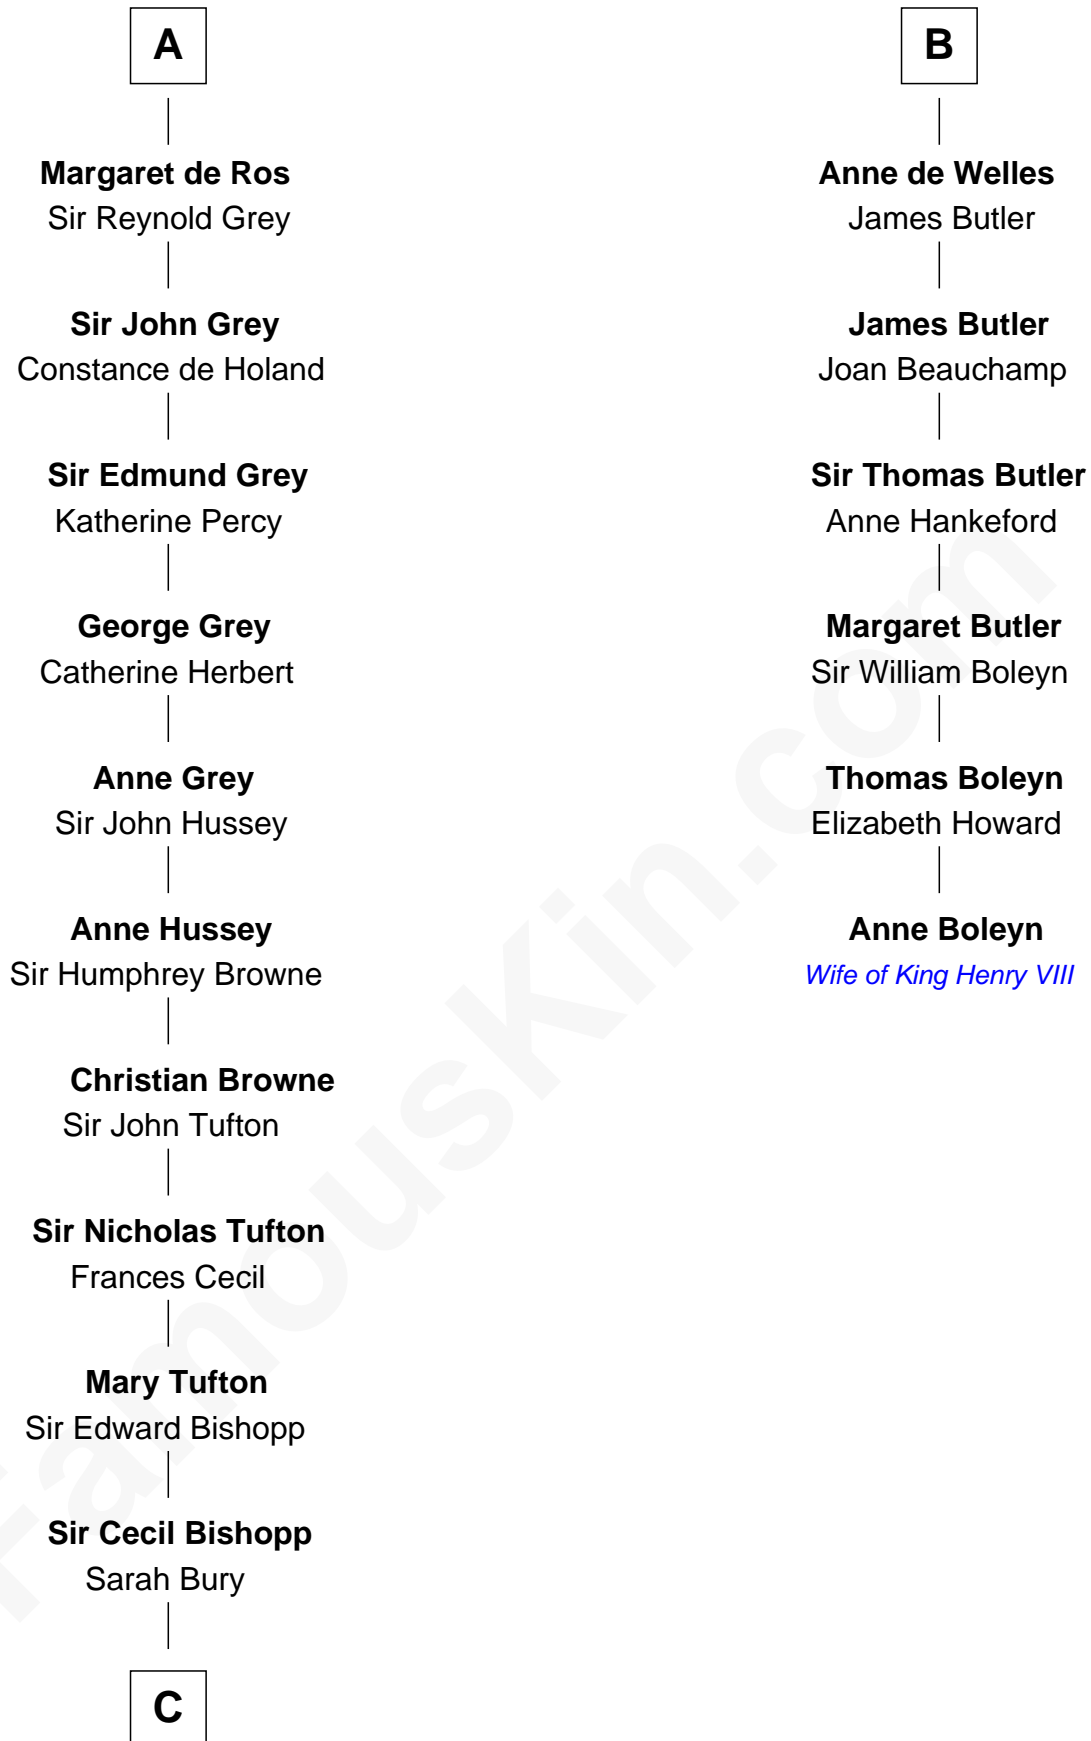

# FamousKin.com Relationship Chart of

**Lt. Gen. James Brudenell**

*Leader of the "Charge of the Light Brigade"*

12th cousin 9 times removed of

**Anne Boleyn**

*2nd Wife of King Henry VIII*

**William Trusbut**

**C**

—  
**Sir Cecil Bishopp**

Elizabeth Dunch

—  
**Sir Cecil Bishopp**

Anne Boscawen

—  
**Anne Bishopp**

Robert Brudenell

—  
**Robert Brudenell**