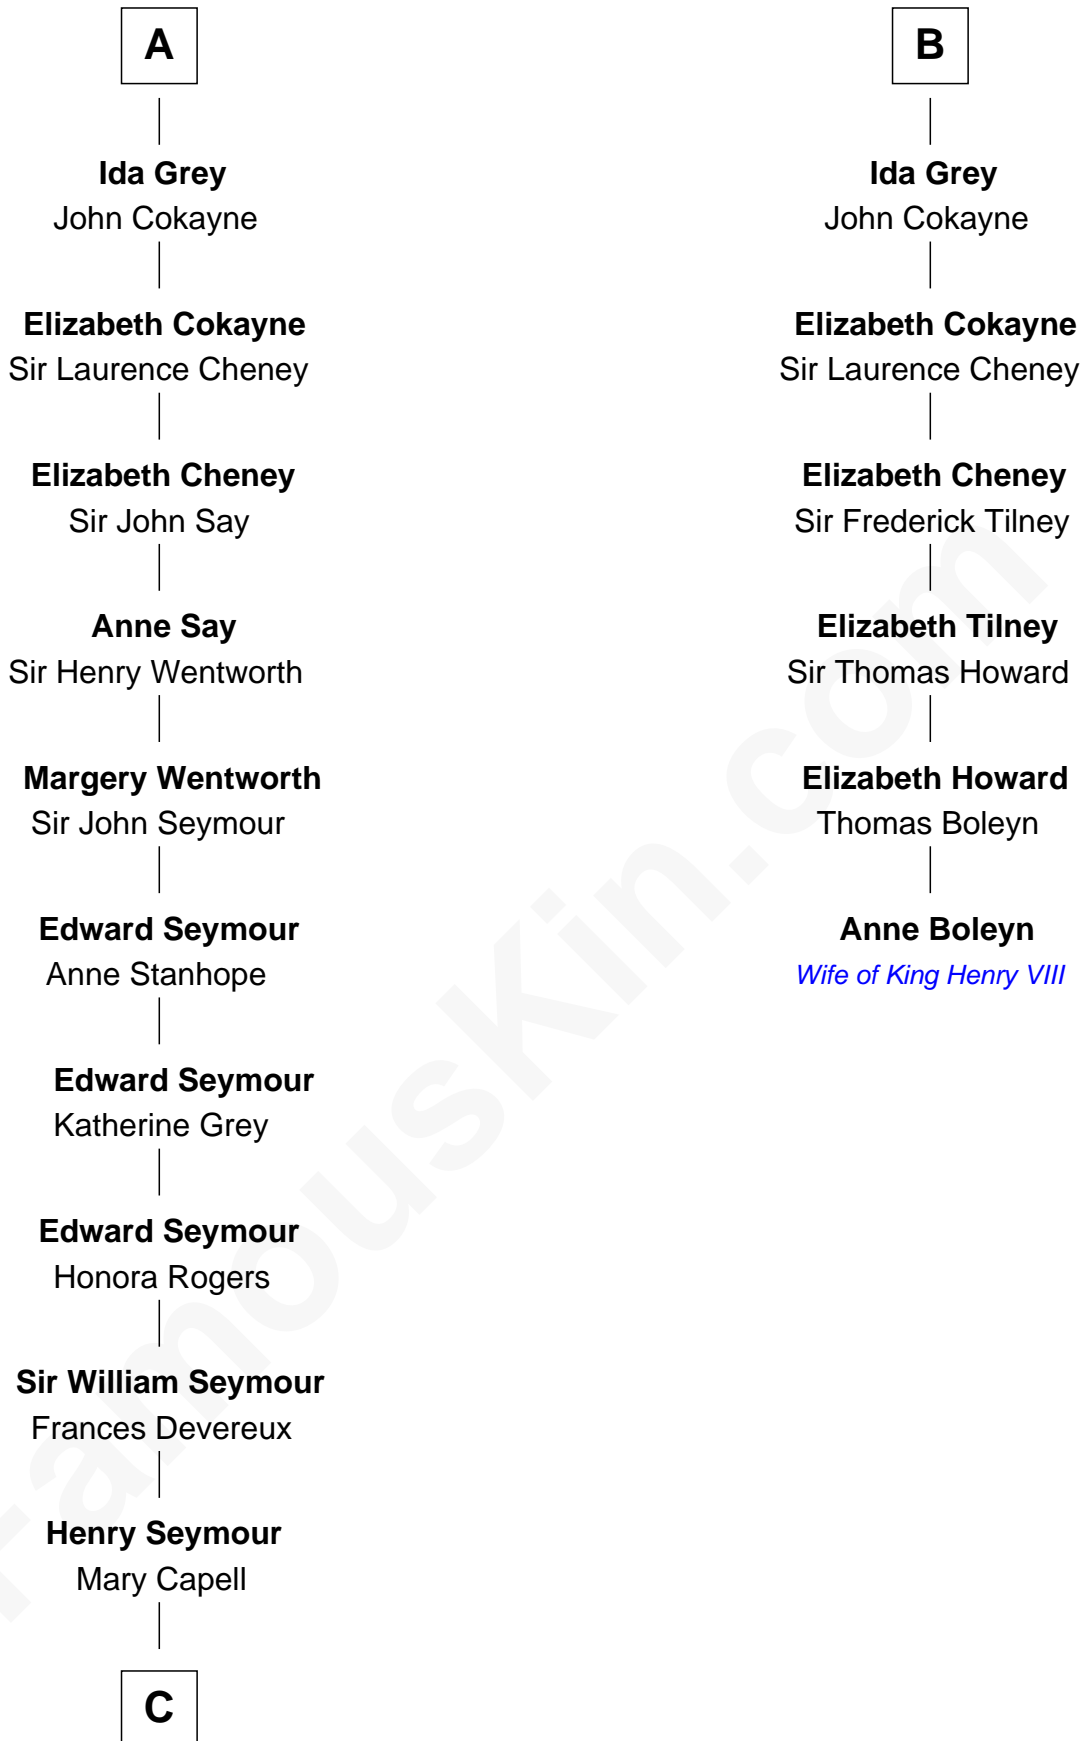

FamousKin.com

Relationship Chart of

Lt. Gen. James Brudenell

Leader of the "Charge of the Light Brigade"

12th cousin 9 times removed of

Anne Boleyn

2nd Wife of King Henry VIII

David I, King of Scotland

Maud of Northumberland

C

Elizabeth Seymour

Thomas Bruce

Elizabeth Bruce

George Brudenell

Robert Brudenell

Anne Bishopp