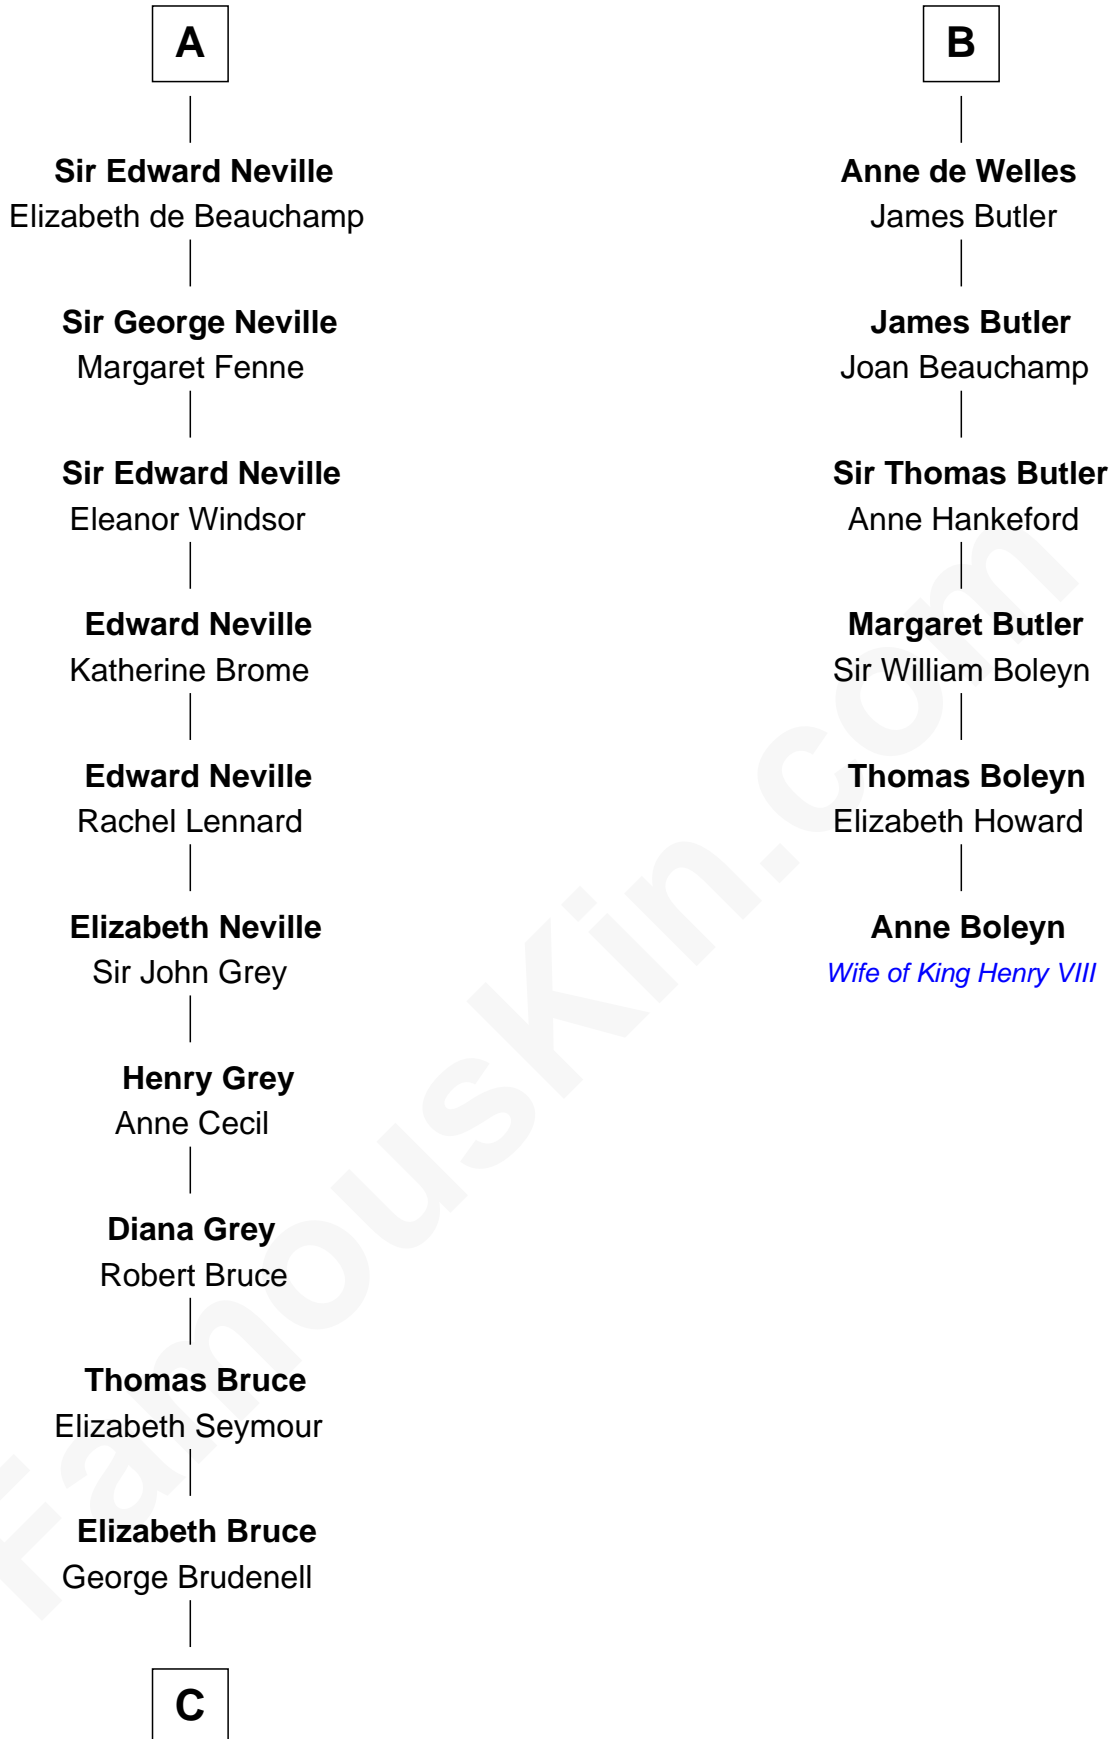

## Relationship Chart of

**Lt. Gen. James Brudenell**

*Leader of the "Charge of the Light Brigade"*

12th cousin 7 times removed of

**Anne Boleyn**

*2nd Wife of King Henry VIII*

**C**

—  
**Robert Brudenell**