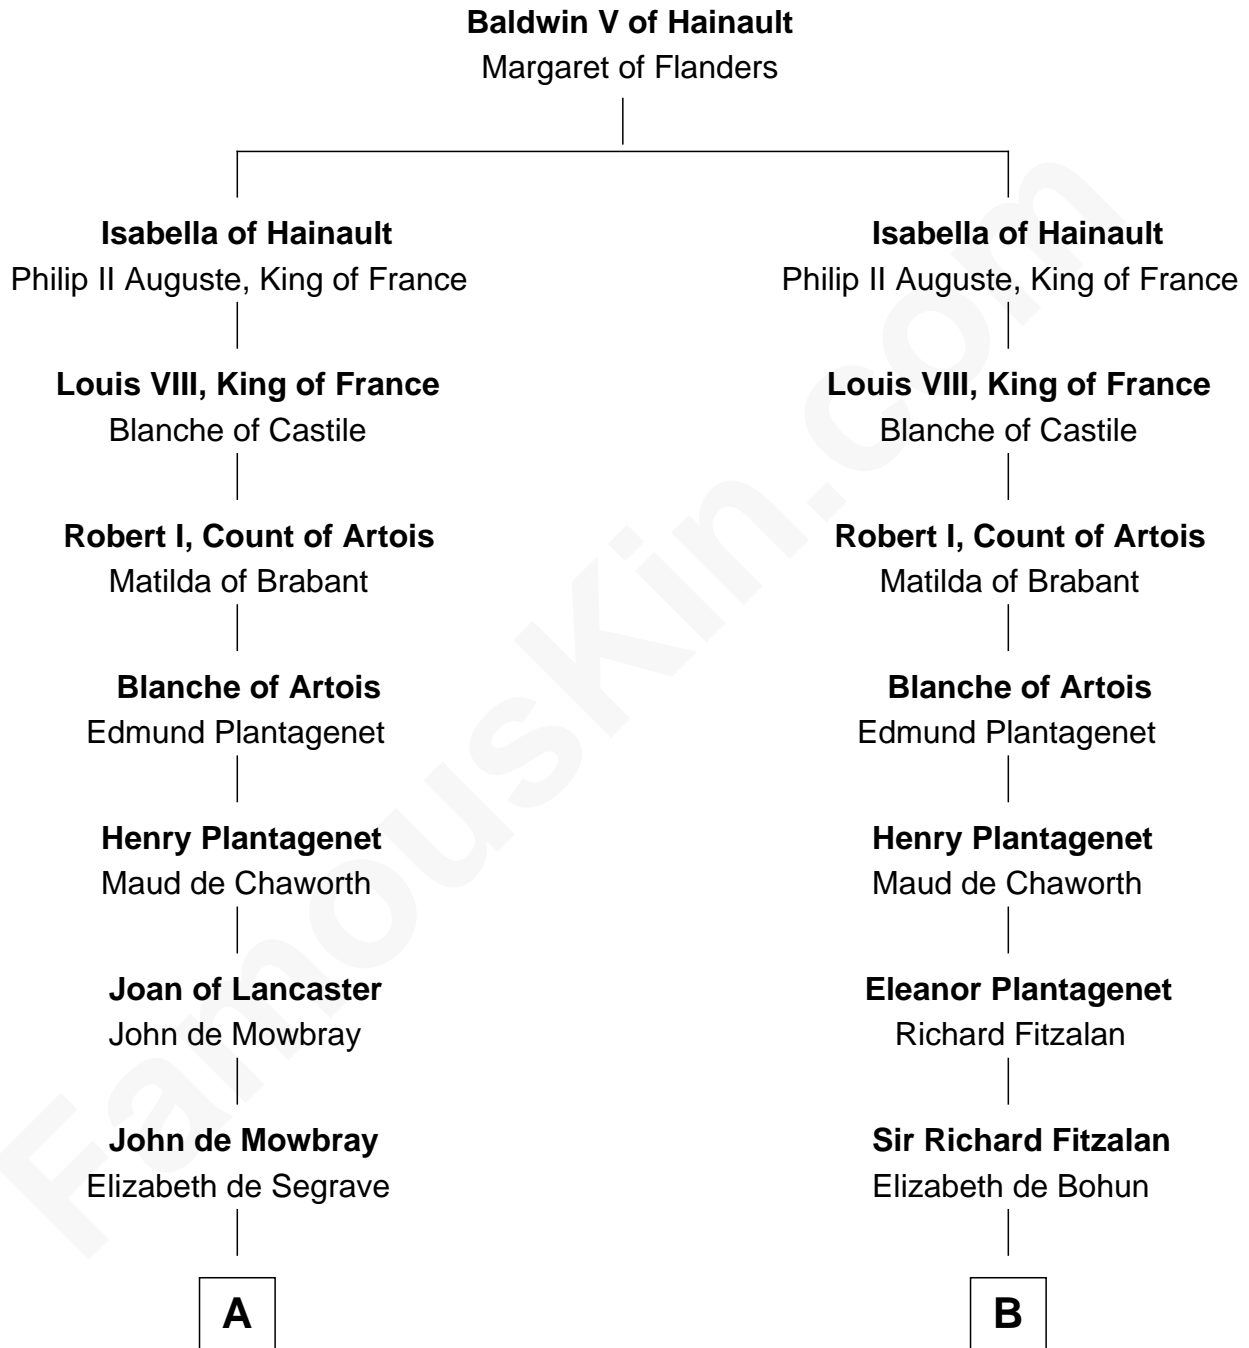

## Relationship Chart of

**Lt. Gen. James Brudenell**

*Leader of the "Charge of the Light Brigade"*

12th cousin 8 times removed of

**Anne Boleyn**

*2nd Wife of King Henry VIII*

**C**

—  
**Anne Boscawen**

Sir Cecil Bishopp

—  
**Anne Bishopp**

Robert Brudenell

—  
**Robert Brudenell**

Penelope Anne Cooke

—  
**Lt. Gen. James Brudenell**

*Charge of the Light Brigade Leader*

FamousKin.com