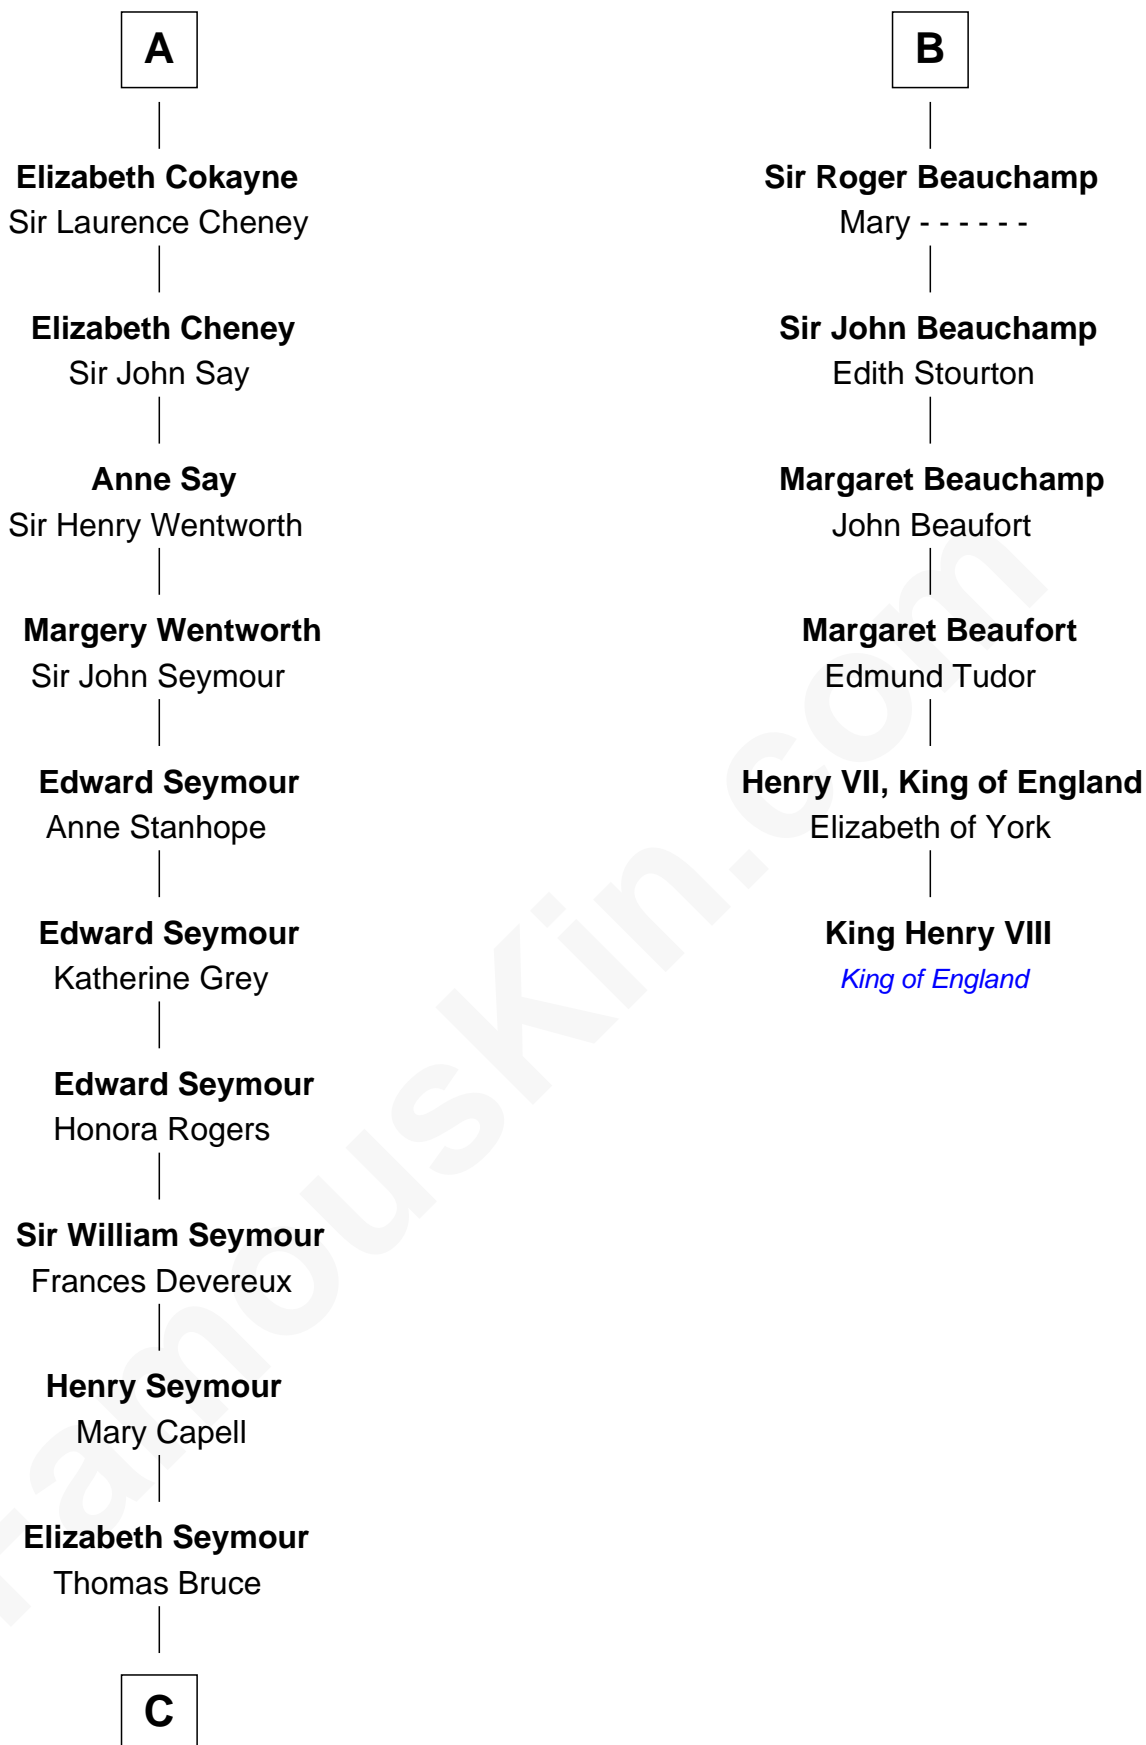

FamousKin.com

Relationship Chart of

Lt. Gen. James Brudenell

Leader of the "Charge of the Light Brigade"

12th cousin 8 times removed of

King Henry VIII

King of England

Humphrey IV de Bohun

Margaret of Scotland

C

—
Elizabeth Bruce
George Brudenell

—
Robert Brudenell
Anne Bishopp

—
Robert Brudenell
Penelope Anne Cooke

—
Lt. Gen. James Brudenell
Charge of the Light Brigade Leader

FamousKin.com