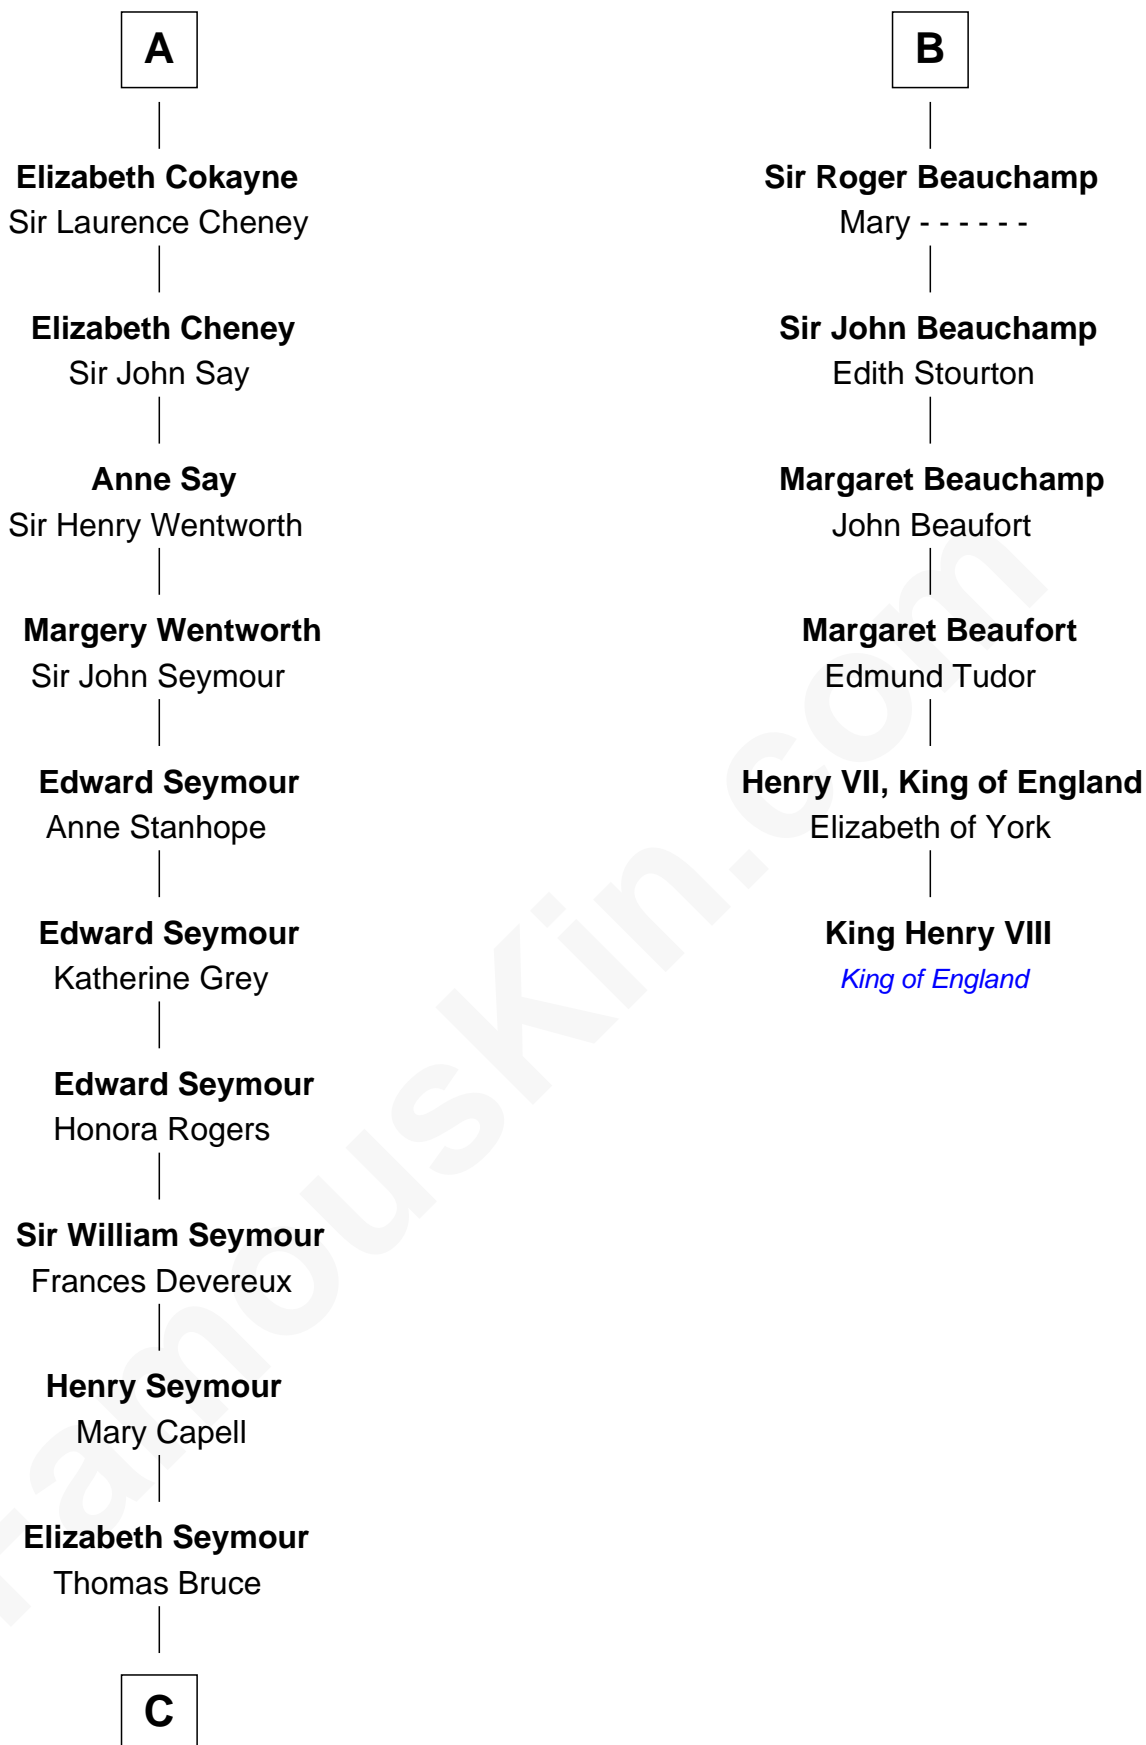

FamousKin.com Relationship Chart of

Lt. Gen. James Brudenell

Leader of the "Charge of the Light Brigade"

12th cousin 8 times removed of

King Henry VIII

King of England

C

—
Elizabeth Bruce
George Brudenell

—
Robert Brudenell
Anne Bishopp

—
Robert Brudenell
Penelope Anne Cooke

—
Lt. Gen. James Brudenell
Charge of the Light Brigade Leader

FamousKin.com