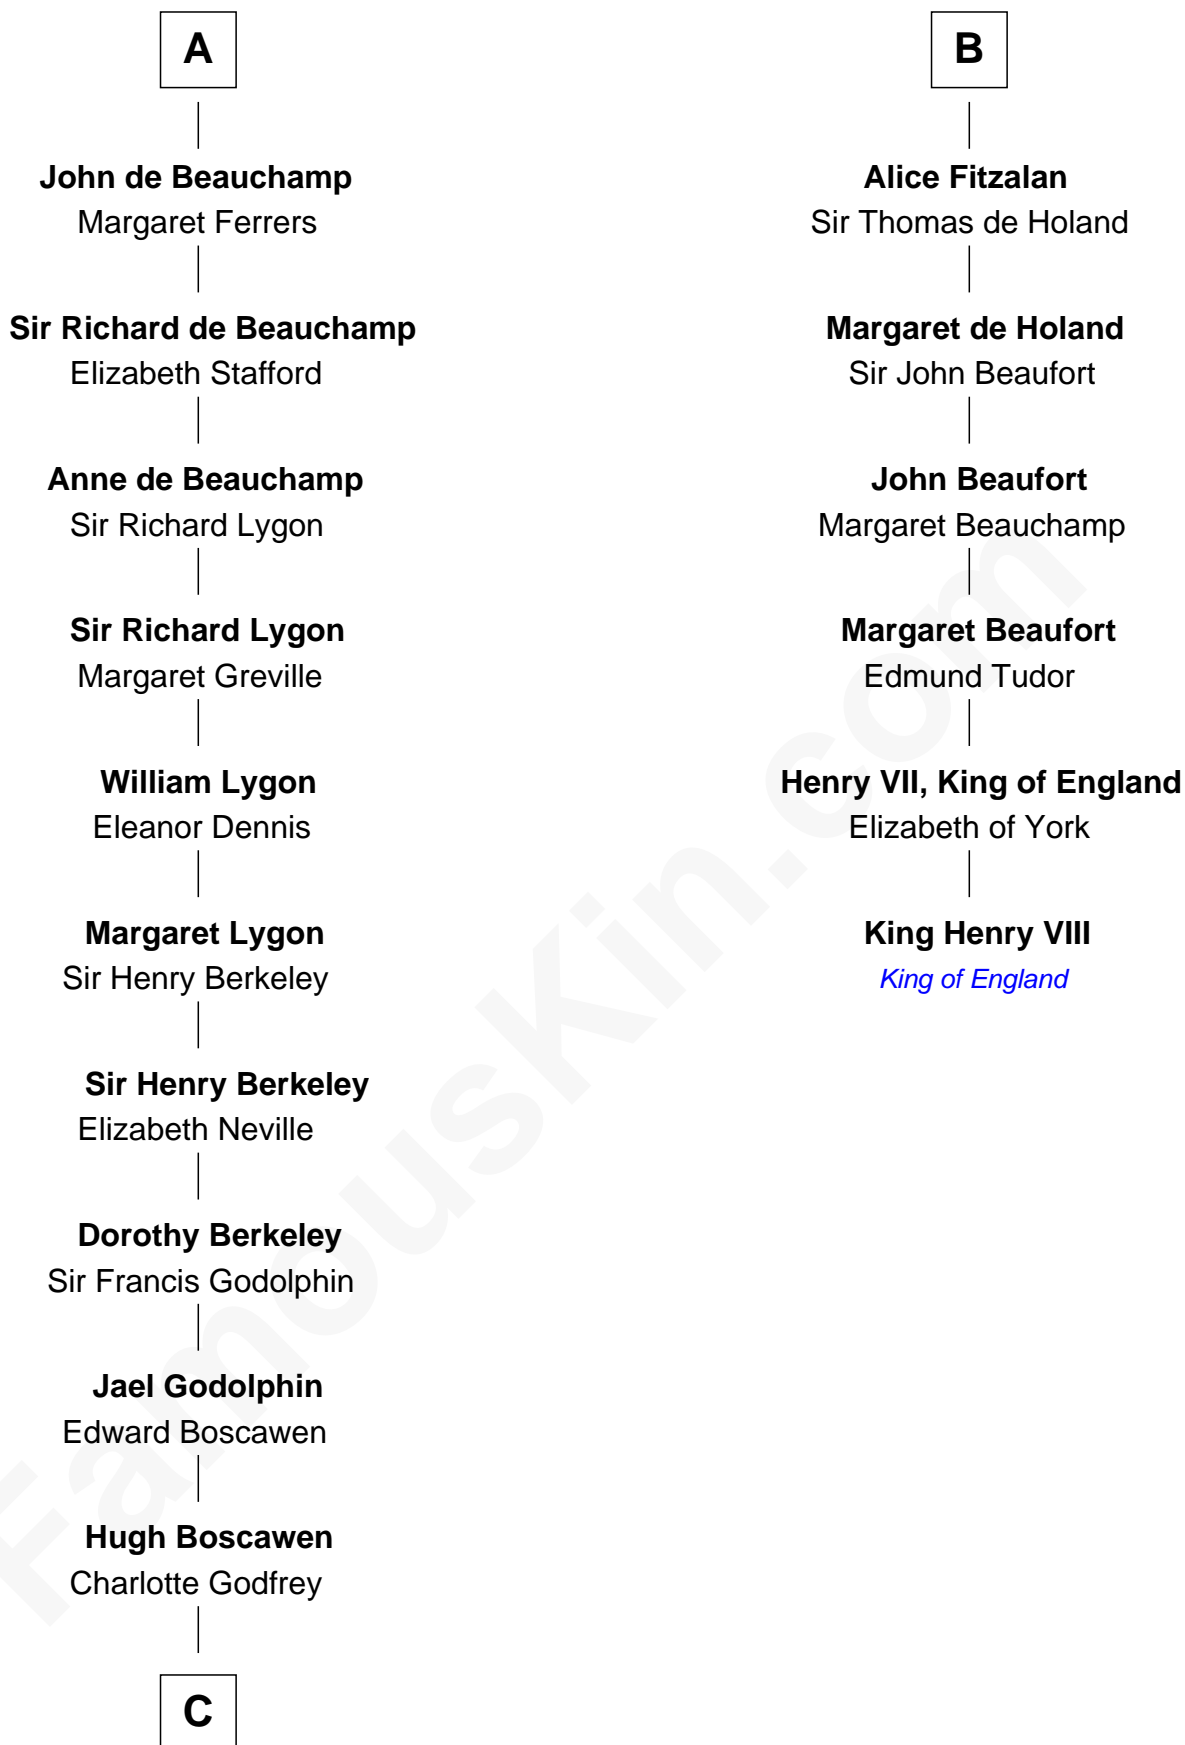

## Relationship Chart of

**Lt. Gen. James Brudenell**

*Leader of the "Charge of the Light Brigade"*

12th cousin 8 times removed of

**King Henry VIII**

*King of England*

**William Mauduit**

Isabel de St. Liz

**C**

—  
**Anne Boscawen**

Sir Cecil Bishopp

—  
**Anne Bishopp**

Robert Brudenell

—  
**Robert Brudenell**

Penelope Anne Cooke

—  
**Lt. Gen. James Brudenell**