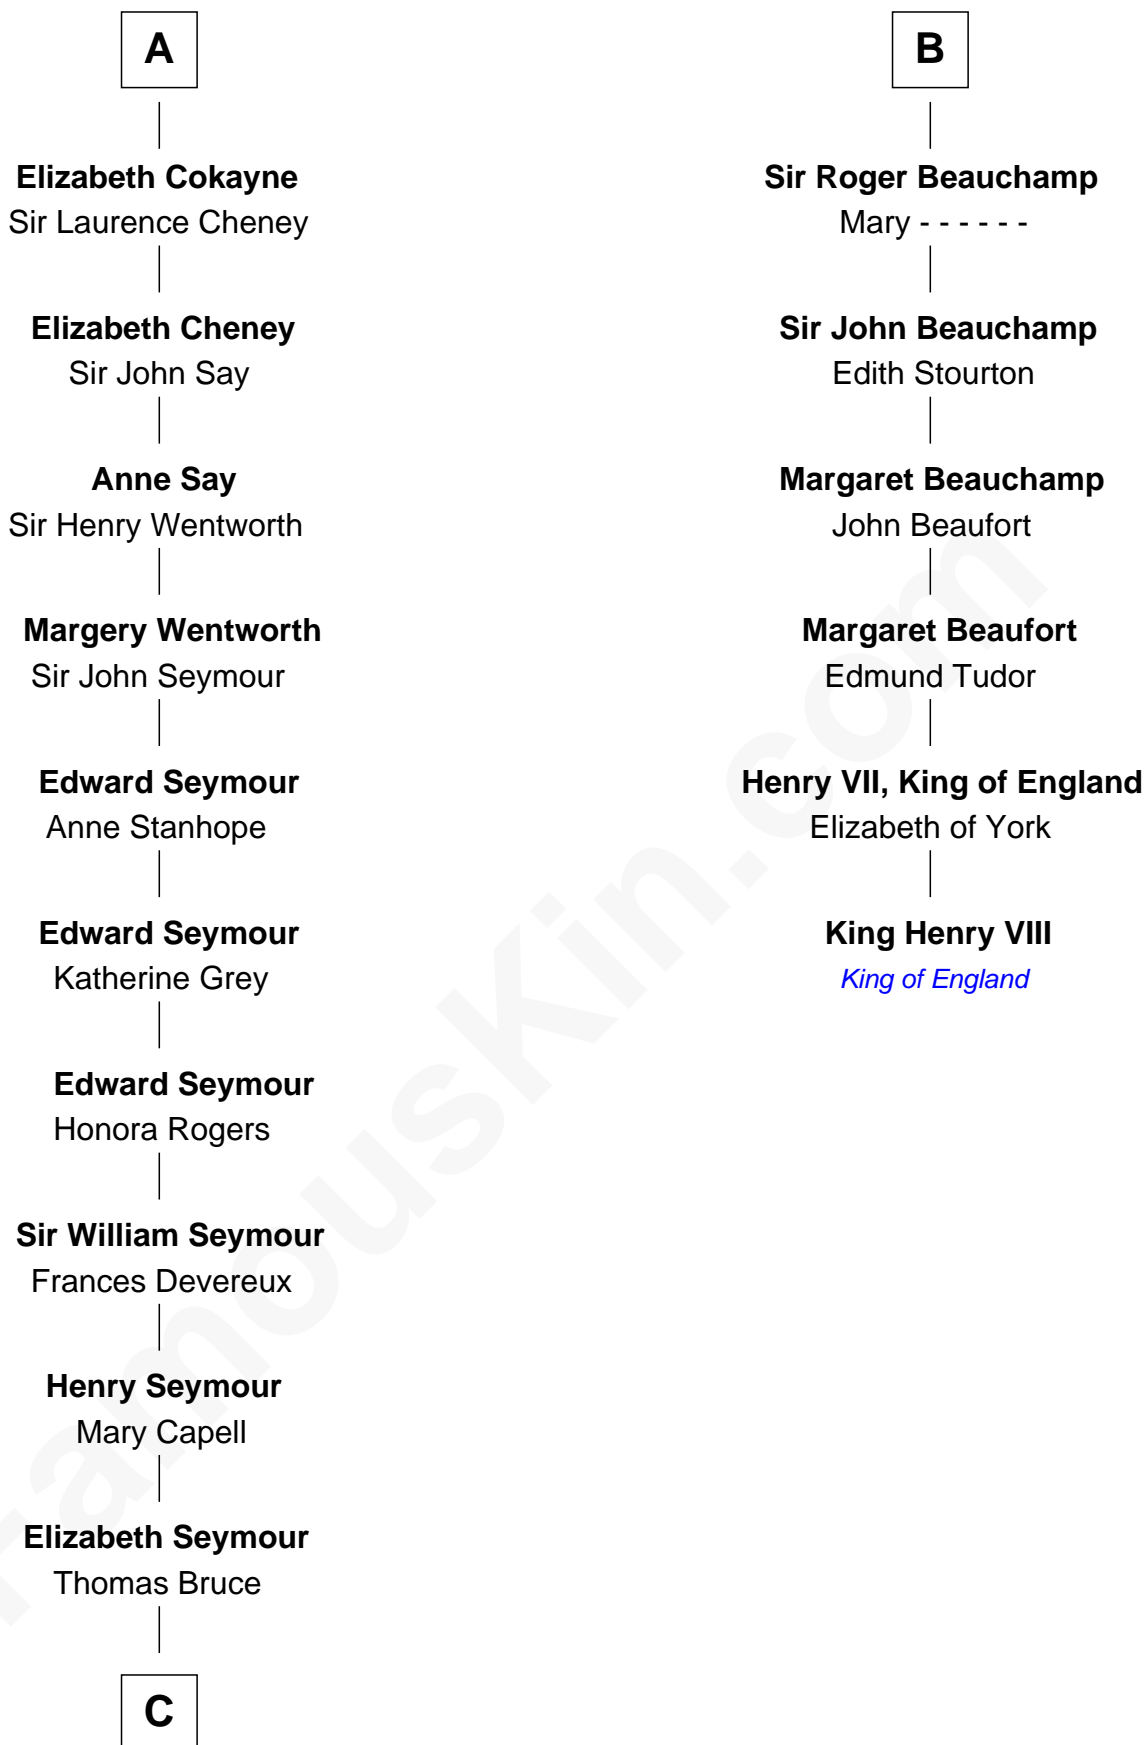

FamousKin.com Relationship Chart of

Lt. Gen. James Brudenell

Leader of the "Charge of the Light Brigade"

12th cousin 8 times removed of

King Henry VIII

King of England

Hugues de Lusignan

Orengarde - - - - -

C

—
Elizabeth Bruce
George Brudenell

—
Robert Brudenell
Anne Bishopp

—
Robert Brudenell
Penelope Anne Cooke

—
Lt. Gen. James Brudenell
Charge of the Light Brigade Leader

FamousKin.com