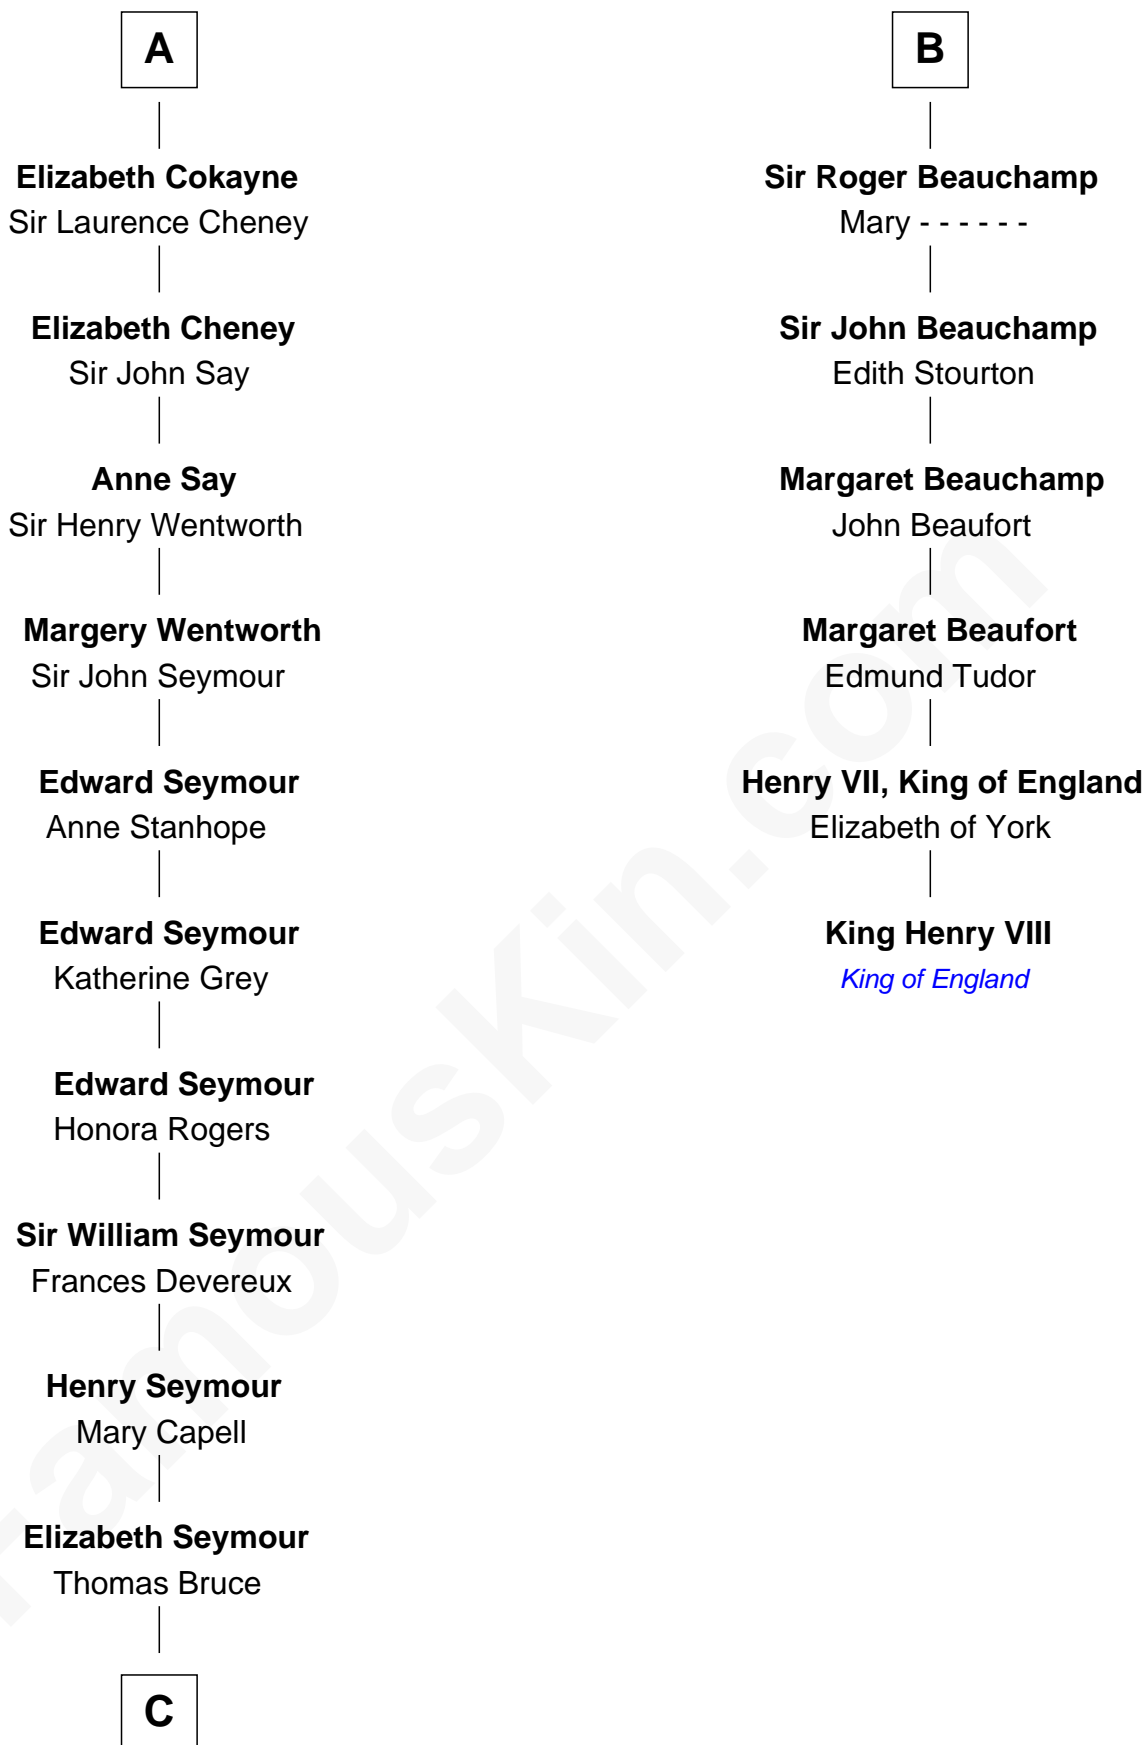

FamousKin.com

Relationship Chart of

Lt. Gen. James Brudenell

Leader of the "Charge of the Light Brigade"

12th cousin 8 times removed of

King Henry VIII

King of England

C

—
Elizabeth Bruce
George Brudenell

—
Robert Brudenell
Anne Bishopp

—
Robert Brudenell
Penelope Anne Cooke

—
Lt. Gen. James Brudenell
Charge of the Light Brigade Leader

FamousKin.com