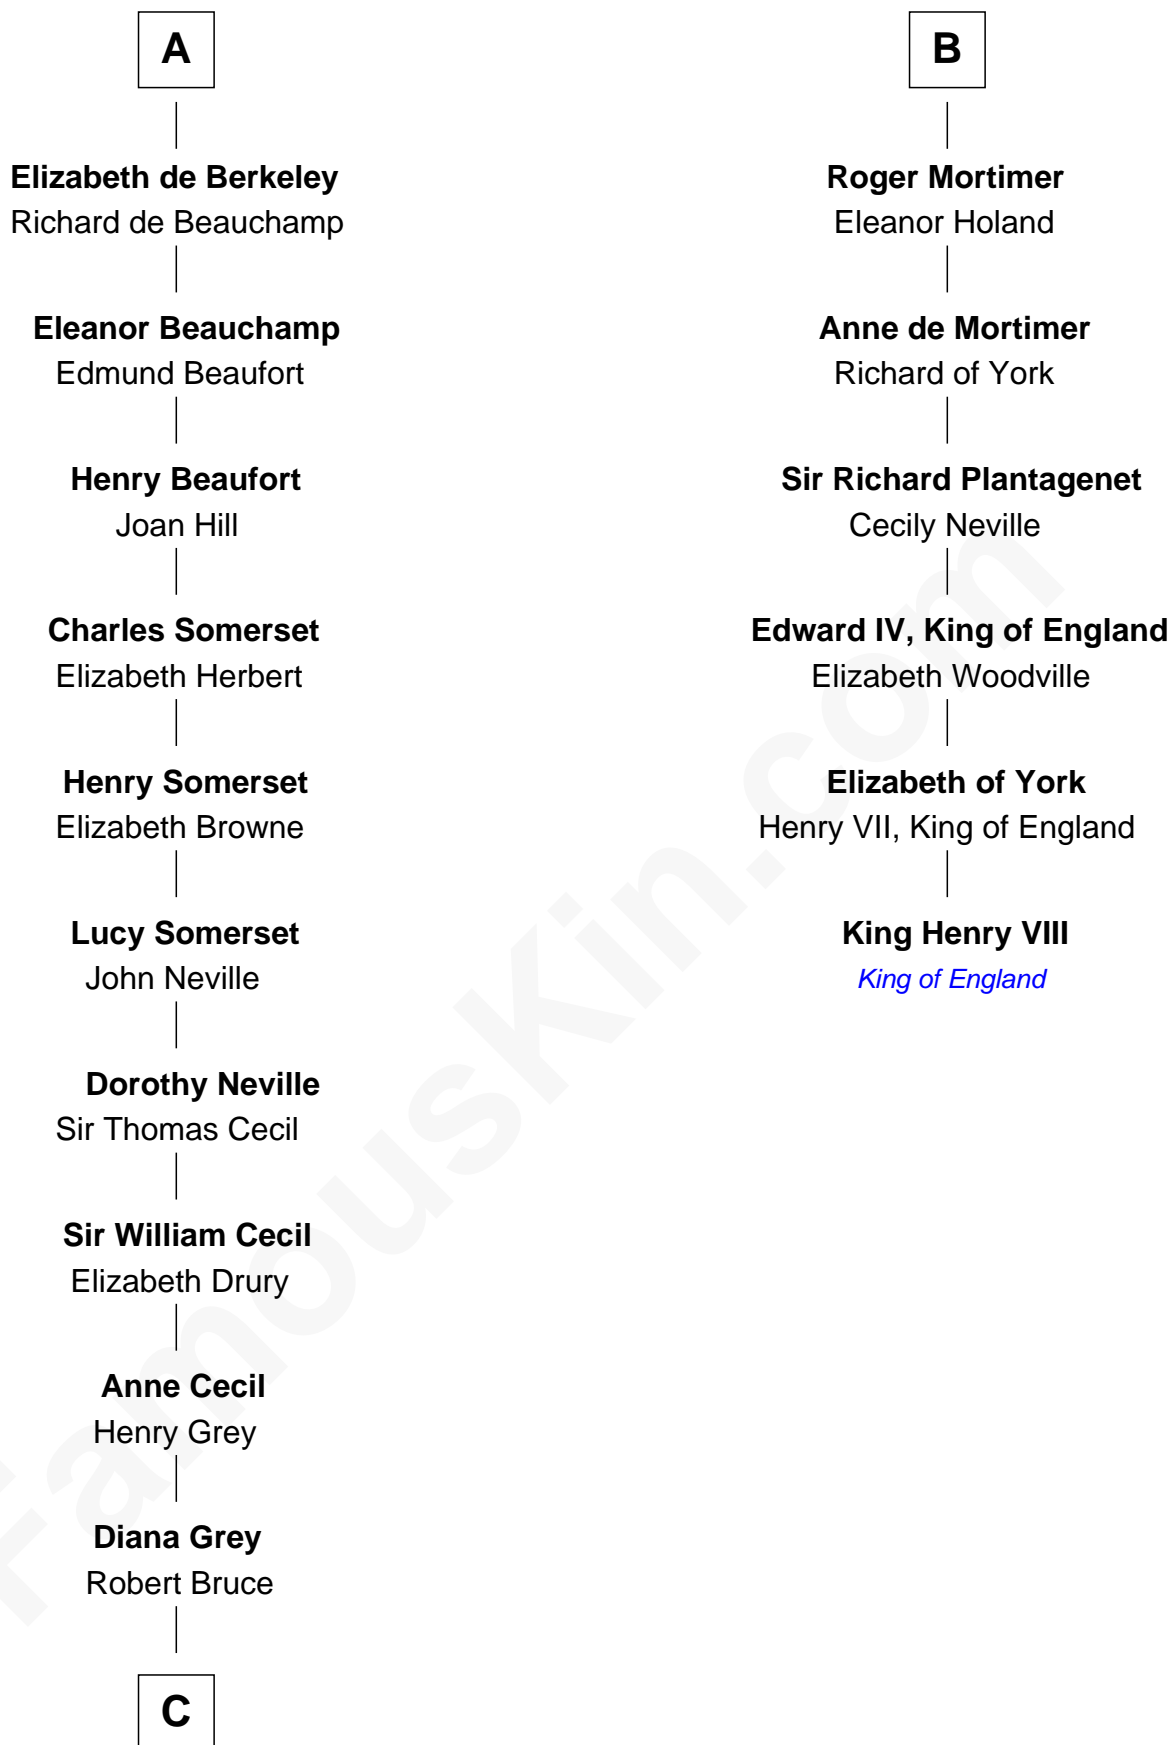

## Relationship Chart of

**Lt. Gen. James Brudenell**

*Leader of the "Charge of the Light Brigade"*

12th cousin 9 times removed of

**King Henry VIII**

*King of England*

**Gilbert de Lacy**

Isabel le Bigod

**C**

**Thomas Bruce**  
Elizabeth Seymour

**Elizabeth Bruce**  
George Brudenell

**Robert Brudenell**  
Anne Bishopp

**Robert Brudenell**  
Penelope Anne Cooke

**Lt. Gen. James Brudenell**  
*Charge of the Light Brigade Leader*