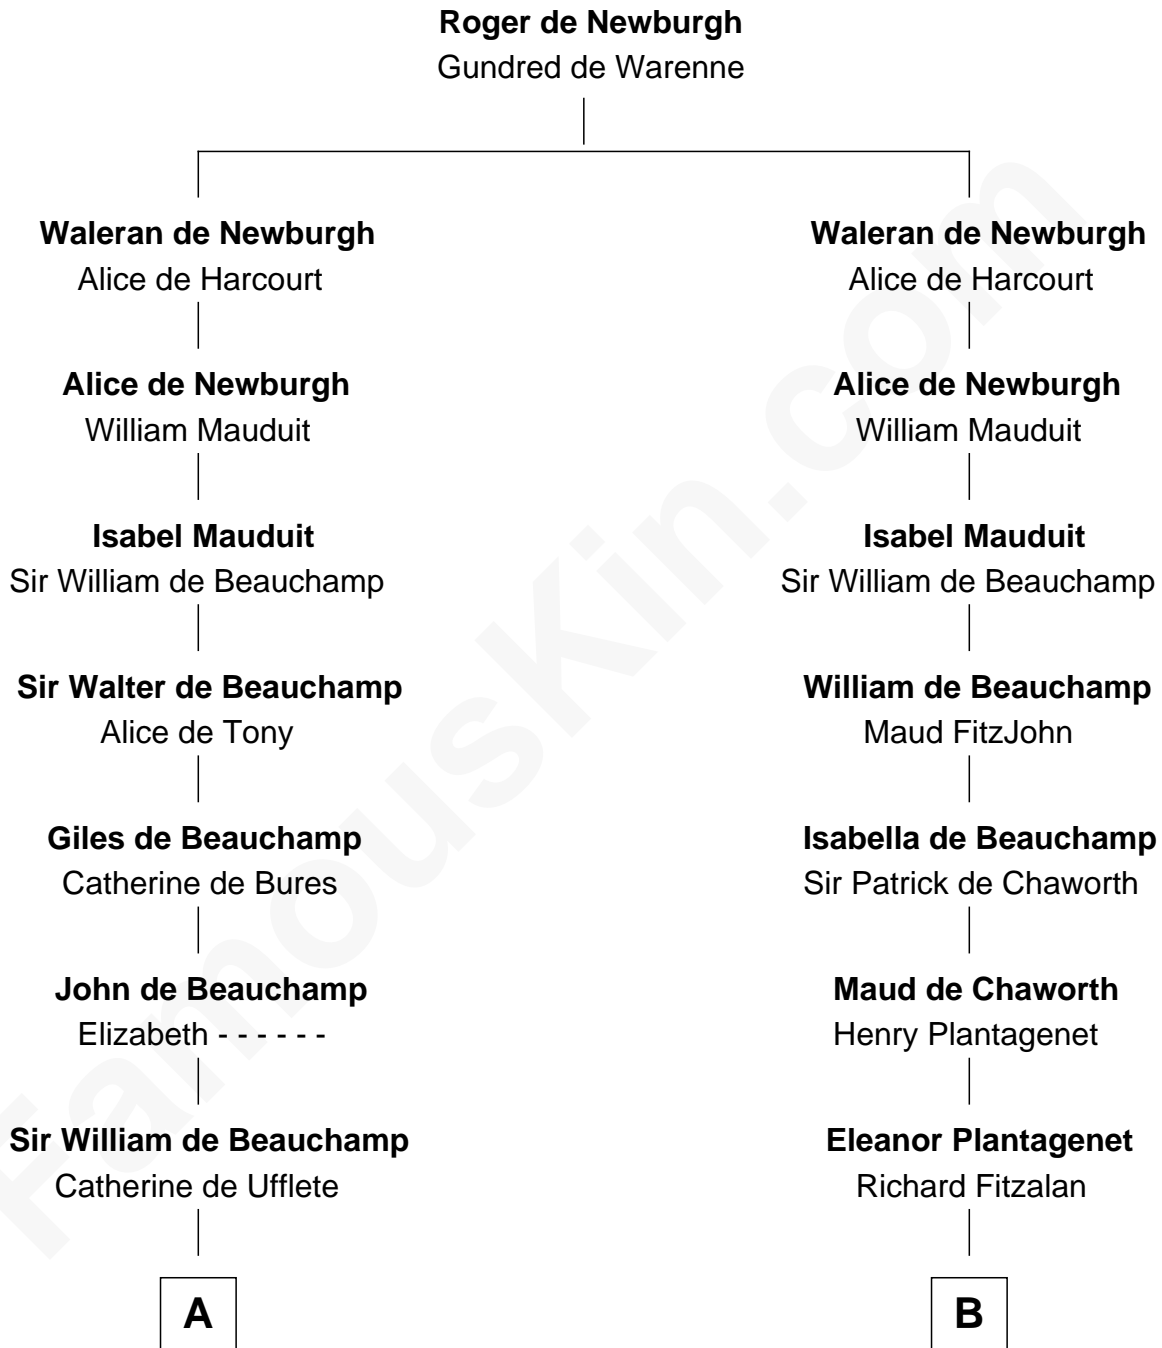

FamousKin.com

Relationship Chart of

Lt. Gen. James Brudenell

Leader of the "Charge of the Light Brigade"

12th cousin 8 times removed of

King Henry VIII

King of England

C

—
Anne Boscawen

Sir Cecil Bishopp

—
Anne Bishopp

Robert Brudenell

—
Robert Brudenell

Penelope Anne Cooke

—
Lt. Gen. James Brudenell

Charge of the Light Brigade Leader