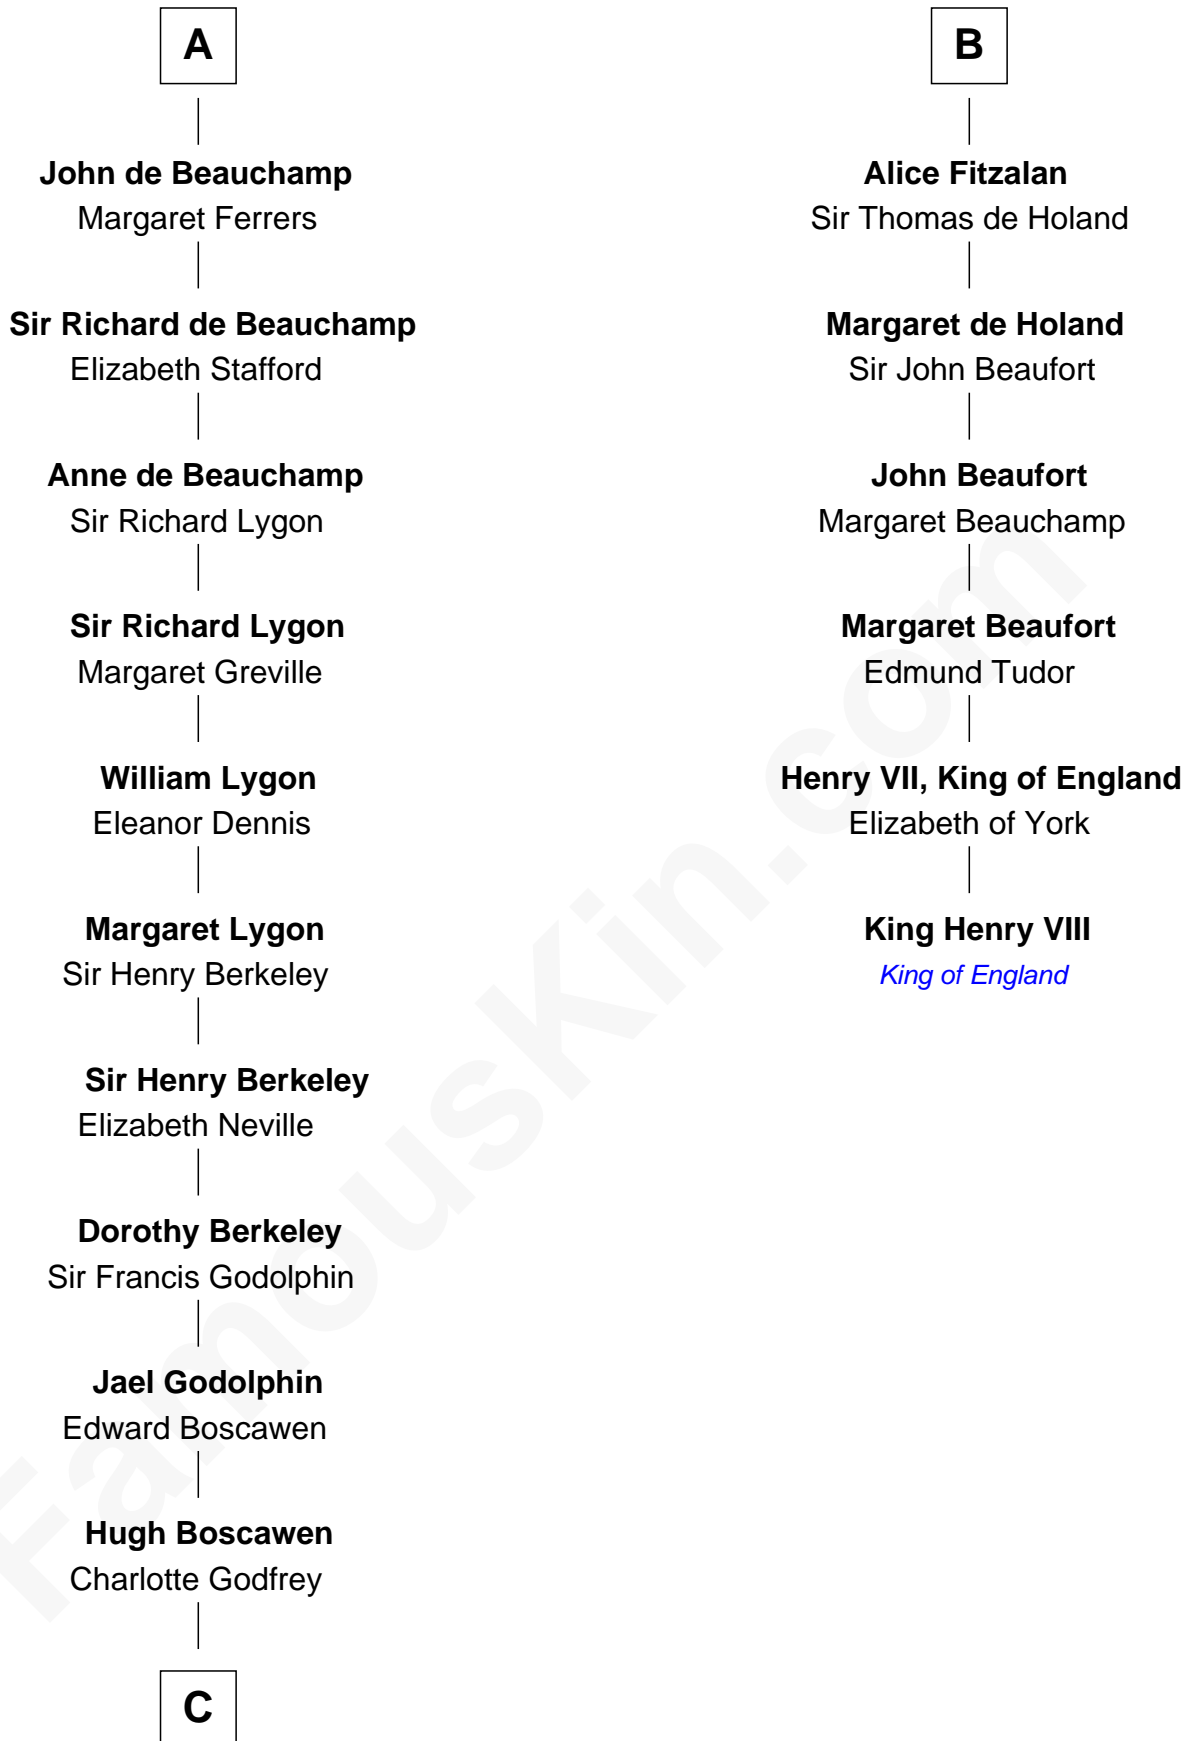

FamousKin.com

Relationship Chart of

Lt. Gen. James Brudenell

Leader of the "Charge of the Light Brigade"

12th cousin 8 times removed of

King Henry VIII

King of England

C

—
Anne Boscawen

Sir Cecil Bishopp

—
Anne Bishopp

Robert Brudenell

—
Robert Brudenell

Penelope Anne Cooke

—
Lt. Gen. James Brudenell

Charge of the Light Brigade Leader